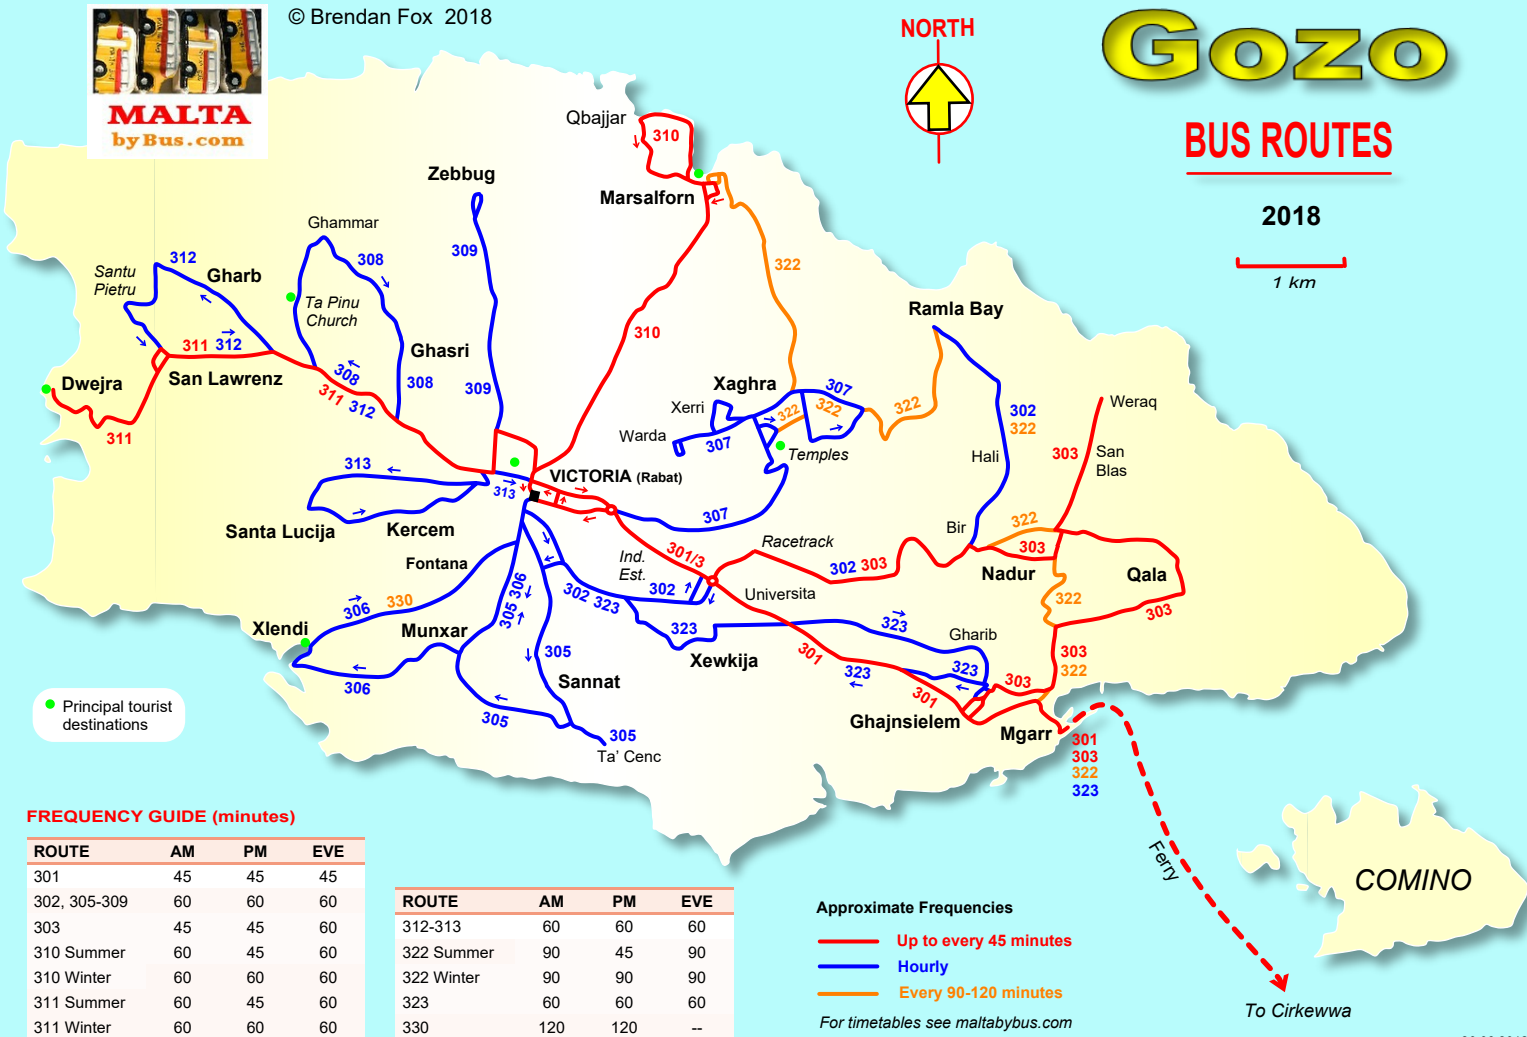

MALTA
byBus.com

© Brendan Fox 2018

NORTH

GOZO

BUS ROUTES

2018

FREQUENCY GUIDE (minutes)

| ROUTE | AM | PM | EVE |
|--------------|----|----|-----|
| 301 | 45 | 45 | 45 |
| 302, 305-309 | 60 | 60 | 60 |
| 303 | 45 | 45 | 60 |
| 310 Summer | 60 | 45 | 60 |
| 310 Winter | 60 | 60 | 60 |
| 311 Summer | 60 | 45 | 60 |
| 311 Winter | 60 | 60 | 60 |

| ROUTE | AM | PM | EVE |
|------------|-----|-----|-----|
| 312-313 | 60 | 60 | 60 |
| 322 Summer | 90 | 45 | 90 |
| 322 Winter | 90 | 90 | 90 |
| 323 | 60 | 60 | 60 |
| 330 | 120 | 120 | -- |

Approximate Frequencies

- Up to every 45 minutes
- Hourly
- Every 90-120 minutes

For timetables see maltabybus.com