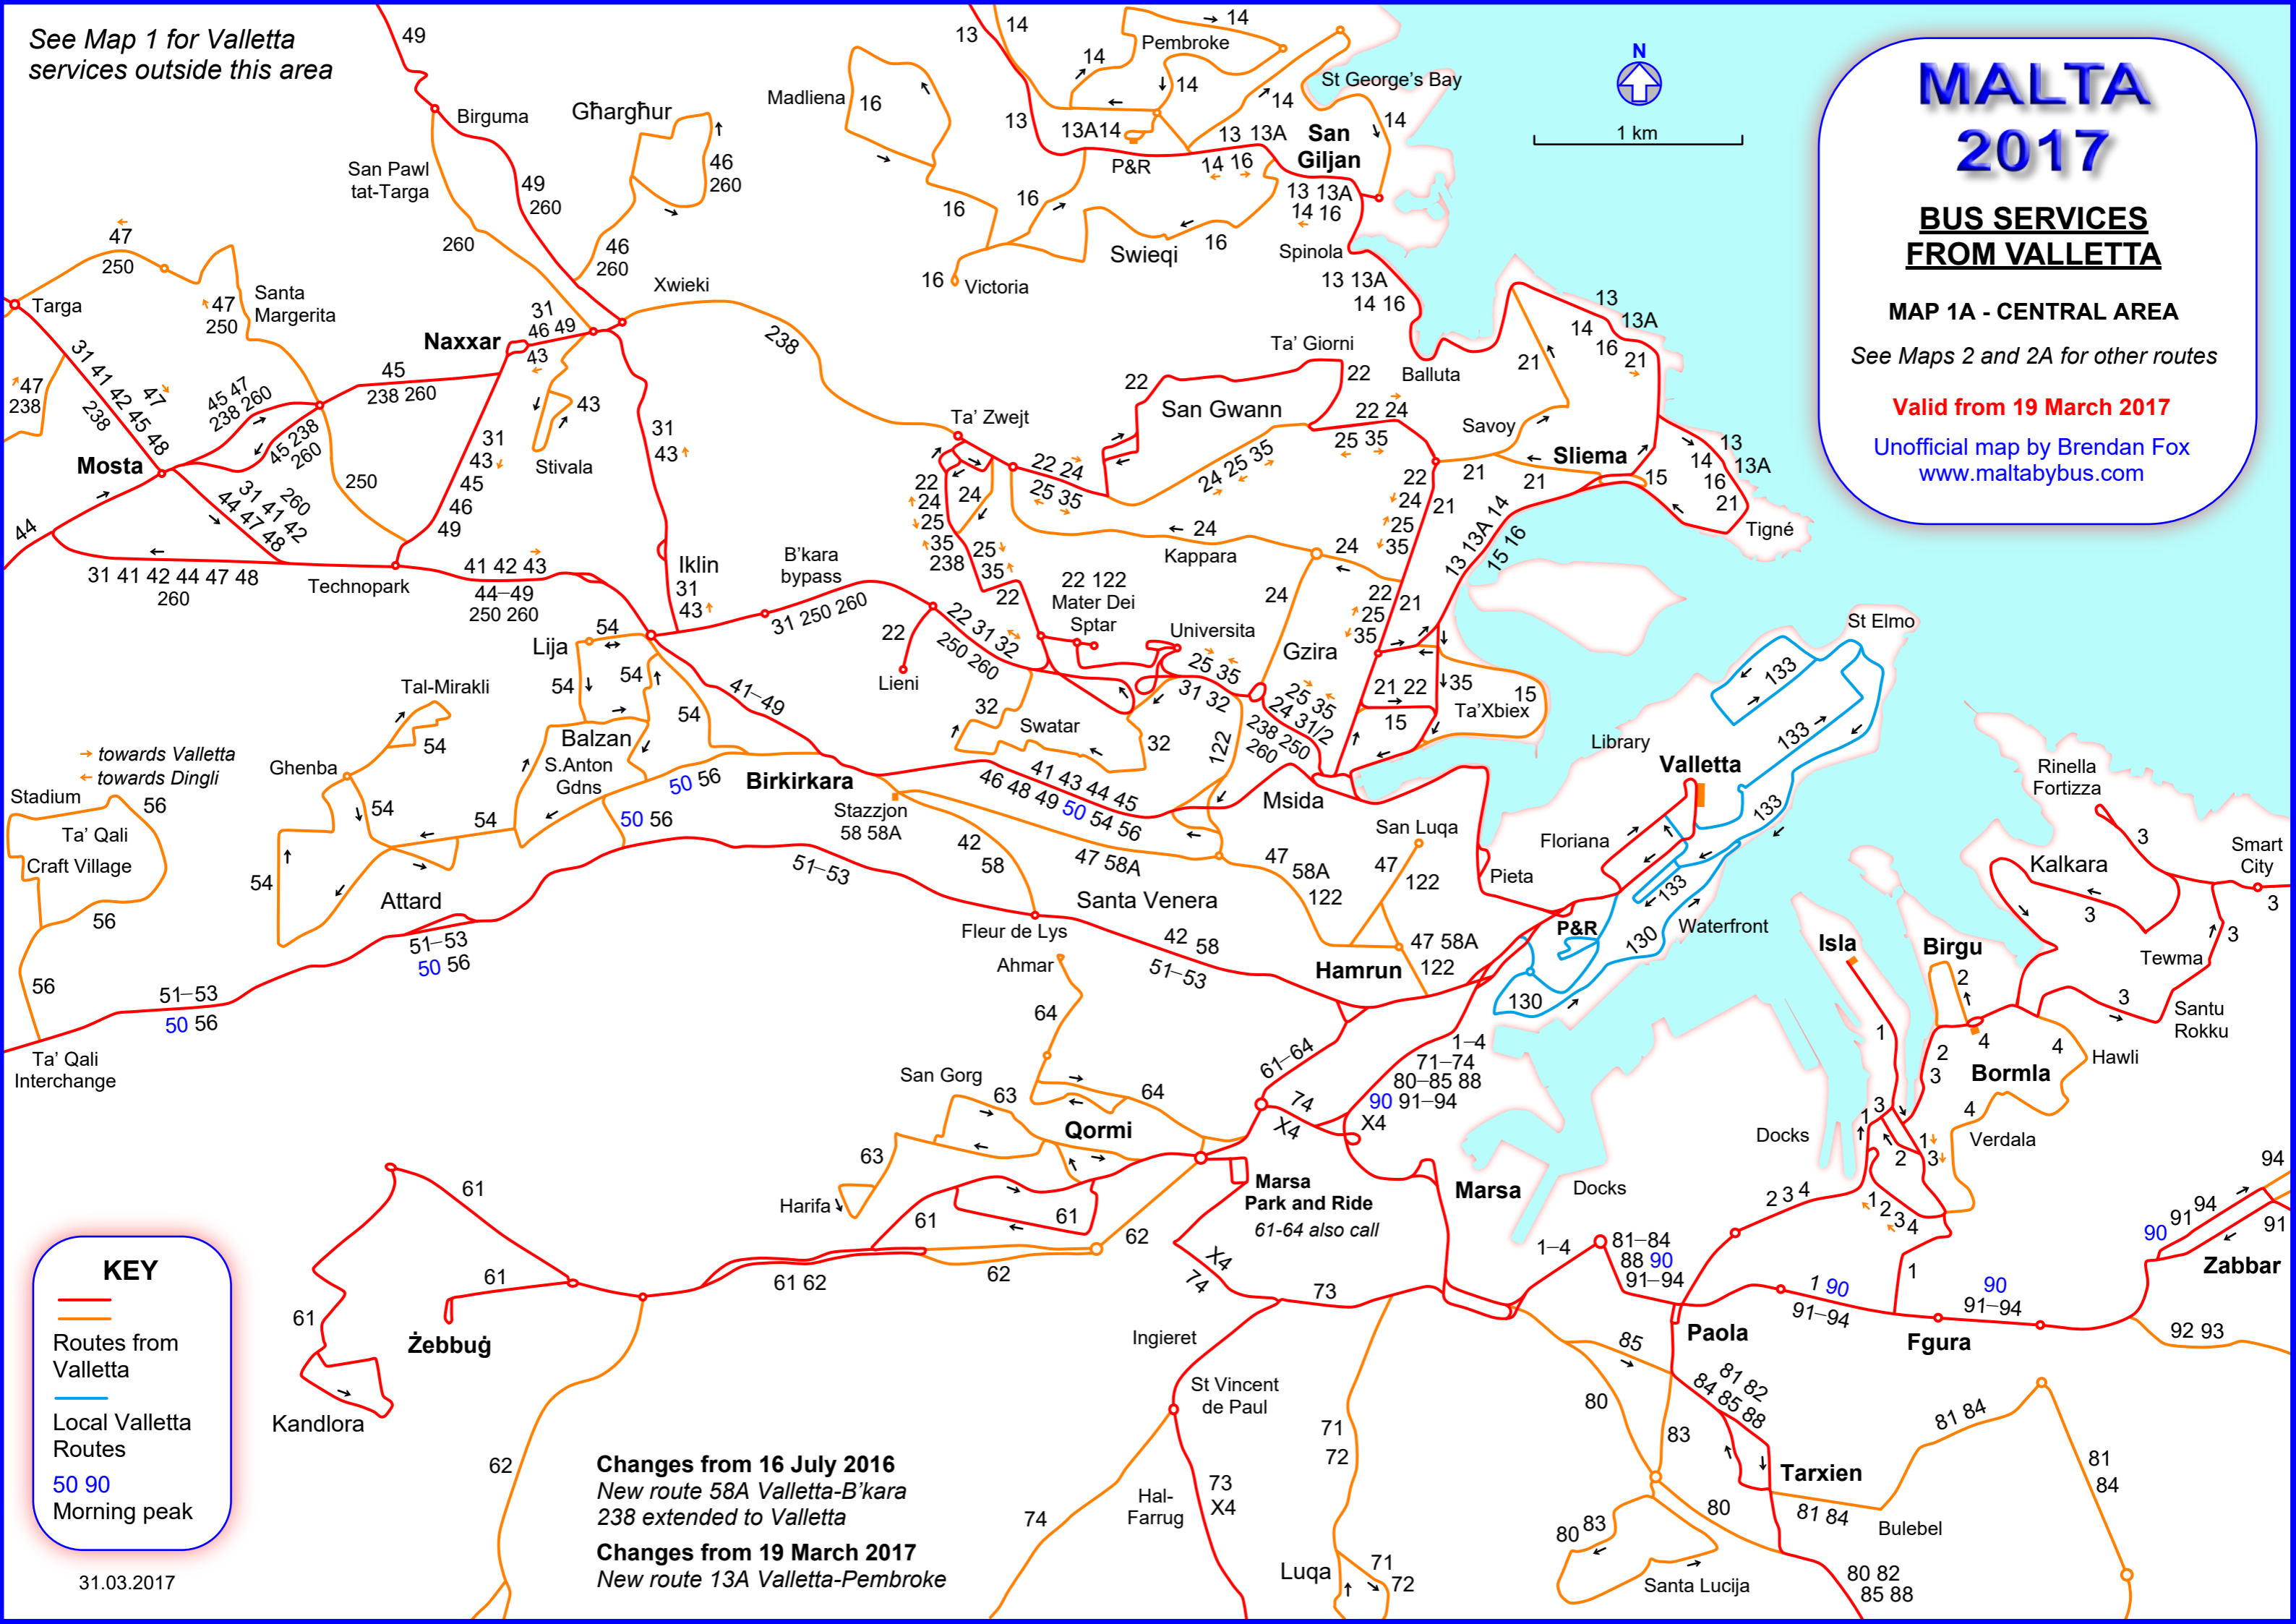

See Map 1 for Valletta services outside this area

MALTA 2017

BUS SERVICES FROM VALLETTA

MAP 1A - CENTRAL AREA

See Maps 2 and 2A for other routes

Valid from 19 March 2017

Unofficial map by Brendan Fox
www.maltabybus.com

→ towards Valletta
→ towards Dingli

KEY

- Red line: Routes from Valletta
- Orange line: Routes towards Dingli
- Blue line: Local Valletta Routes
- 50 90: Morning peak

Changes from 16 July 2016
 New route 58A Valletta-B'kara
 238 extended to Valletta

Changes from 19 March 2017
 New route 13A Valletta-Pembroke