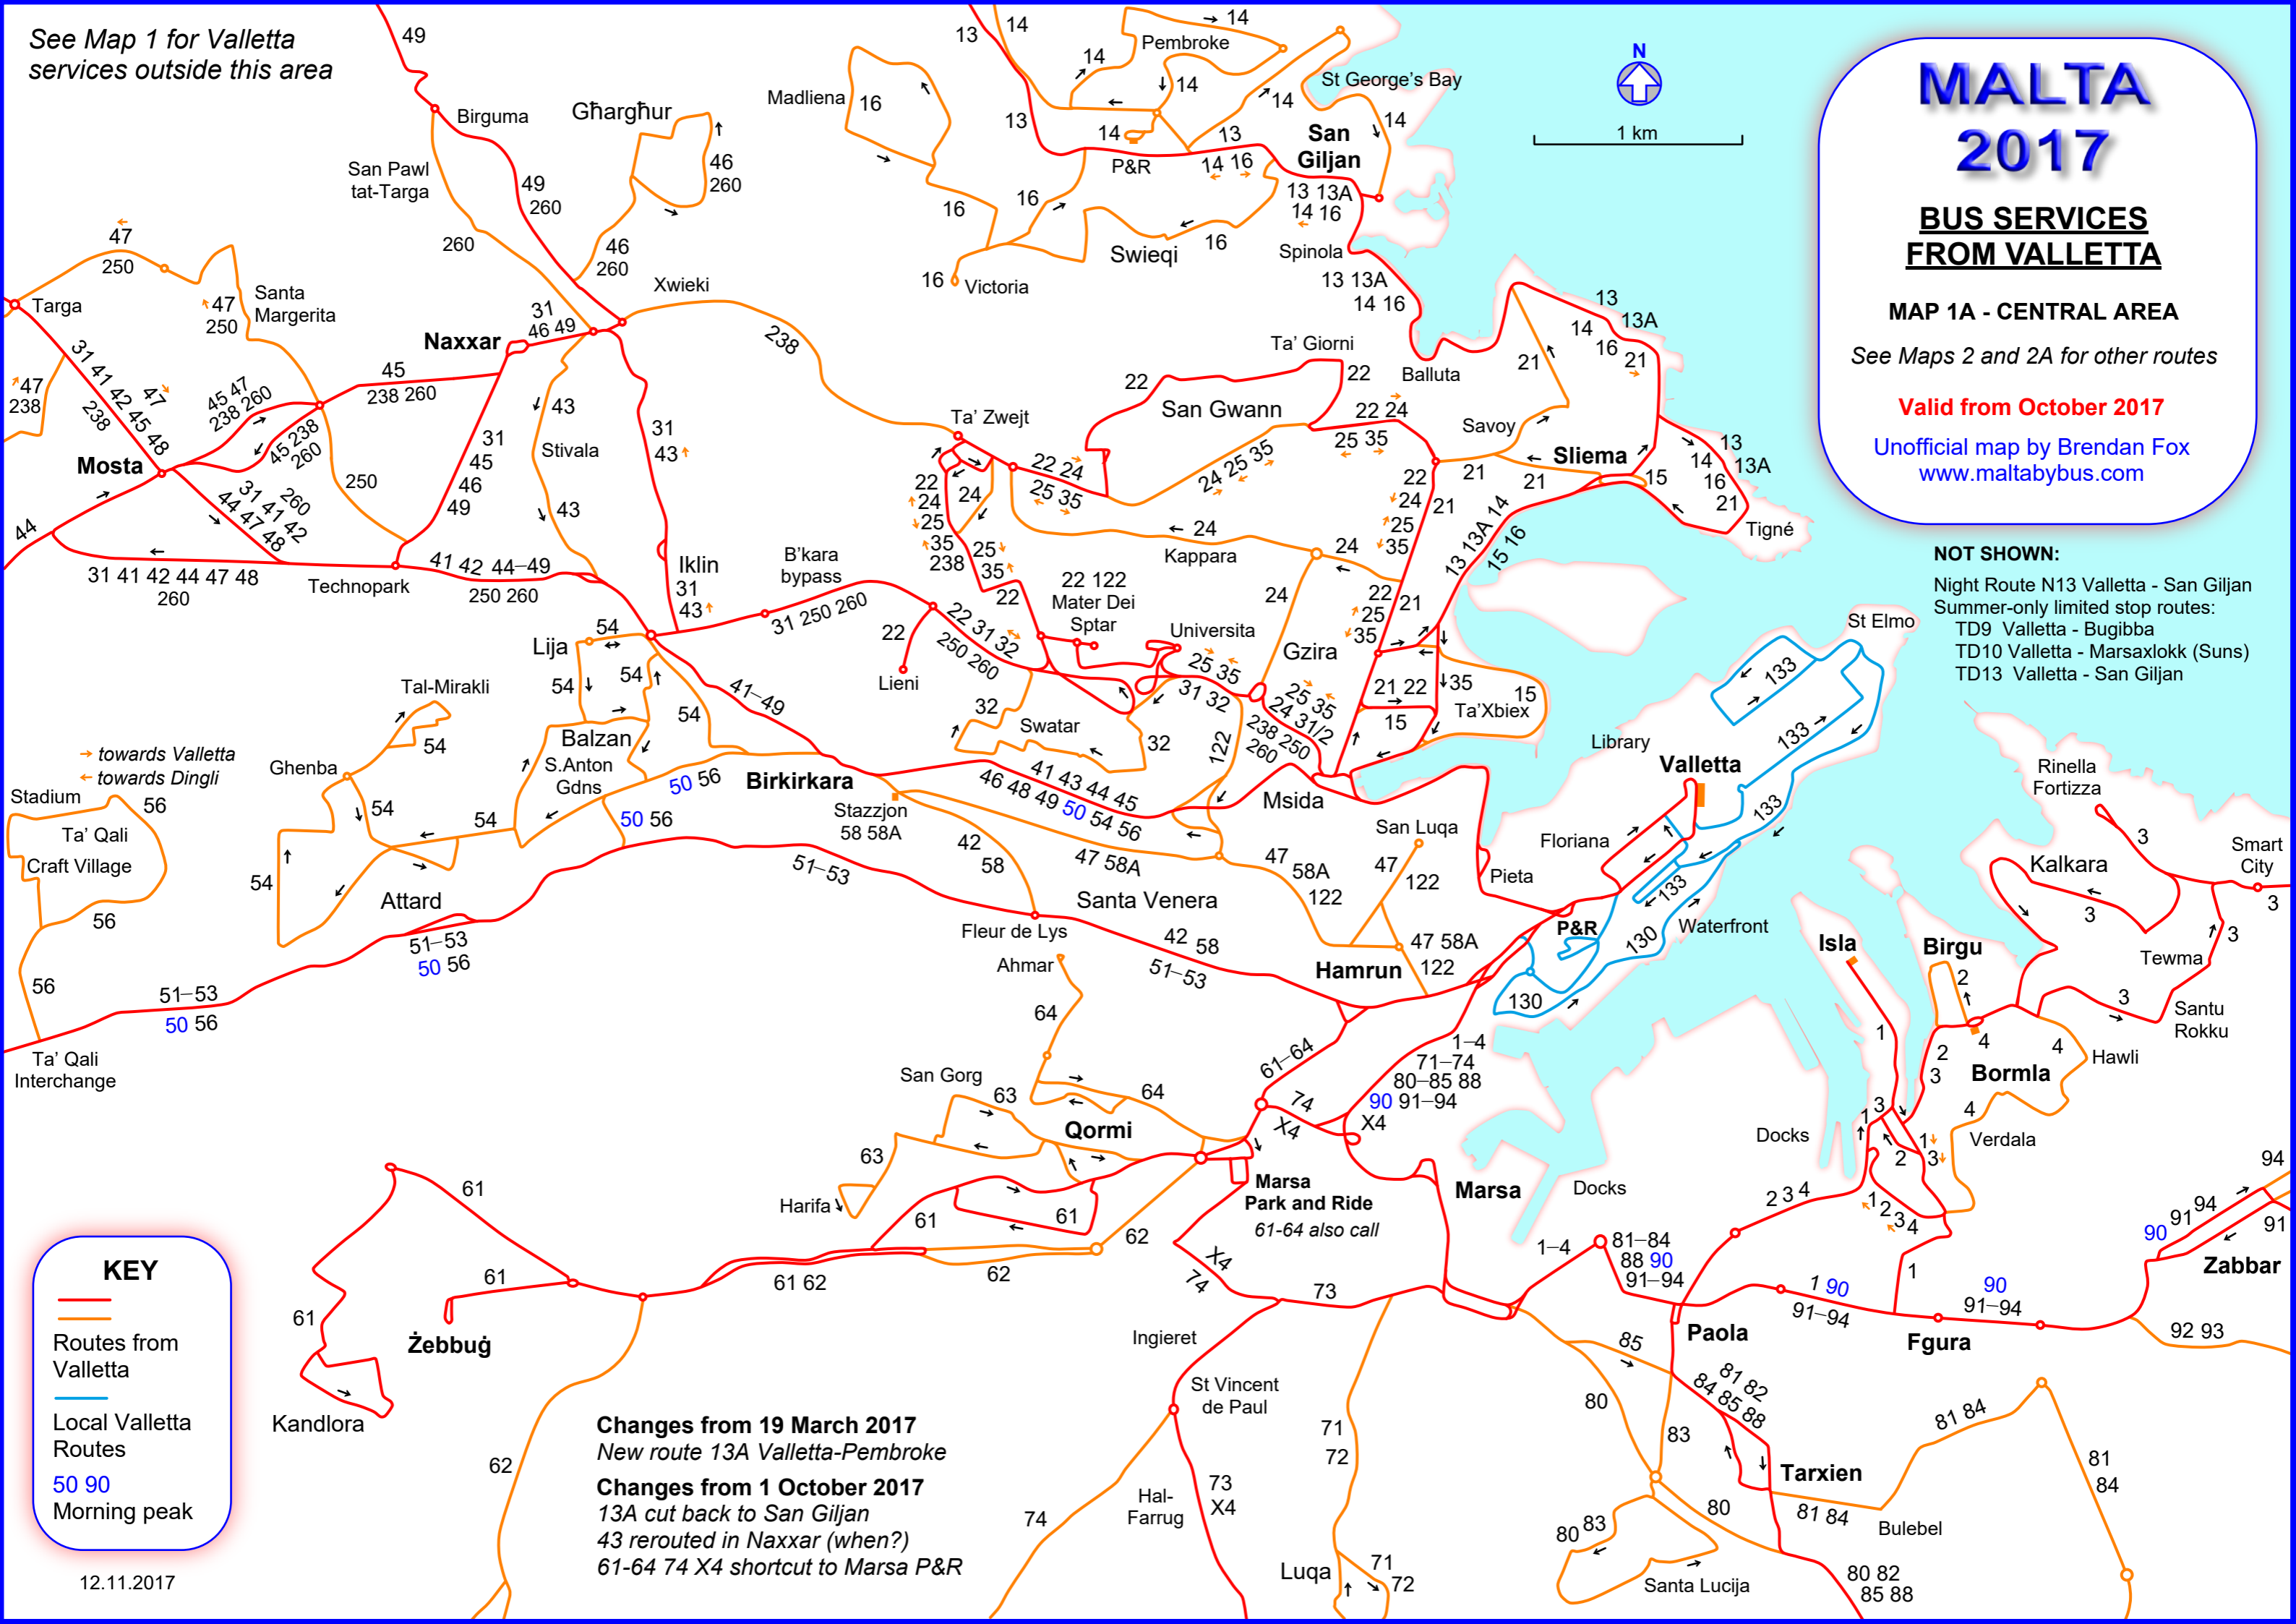

See Map 1 for Valletta services outside this area

## BUS SERVICES FROM VALLETTA

### MAP 1A - CENTRAL AREA

See Maps 2 and 2A for other routes

Valid from October 2017

Unofficial map by Brendan Fox  
www.maltabybus.com

**NOT SHOWN:**

- Night Route N13 Valletta - San Giljan
- Summer-only limited stop routes:
  - TD9 Valletta - Bugibba
  - TD10 Valletta - Marsaxlokk (Suns)
  - TD13 Valletta - San Giljan

**KEY**

- Routes from Valletta
- Local Valletta Routes
- 50 90 Morning peak

**Changes from 19 March 2017**  
New route 13A Valletta-Pembroke

**Changes from 1 October 2017**  
13A cut back to San Giljan  
43 rerouted in Naxxar (when?)  
61-64 74 X4 shortcut to Marsa P&R