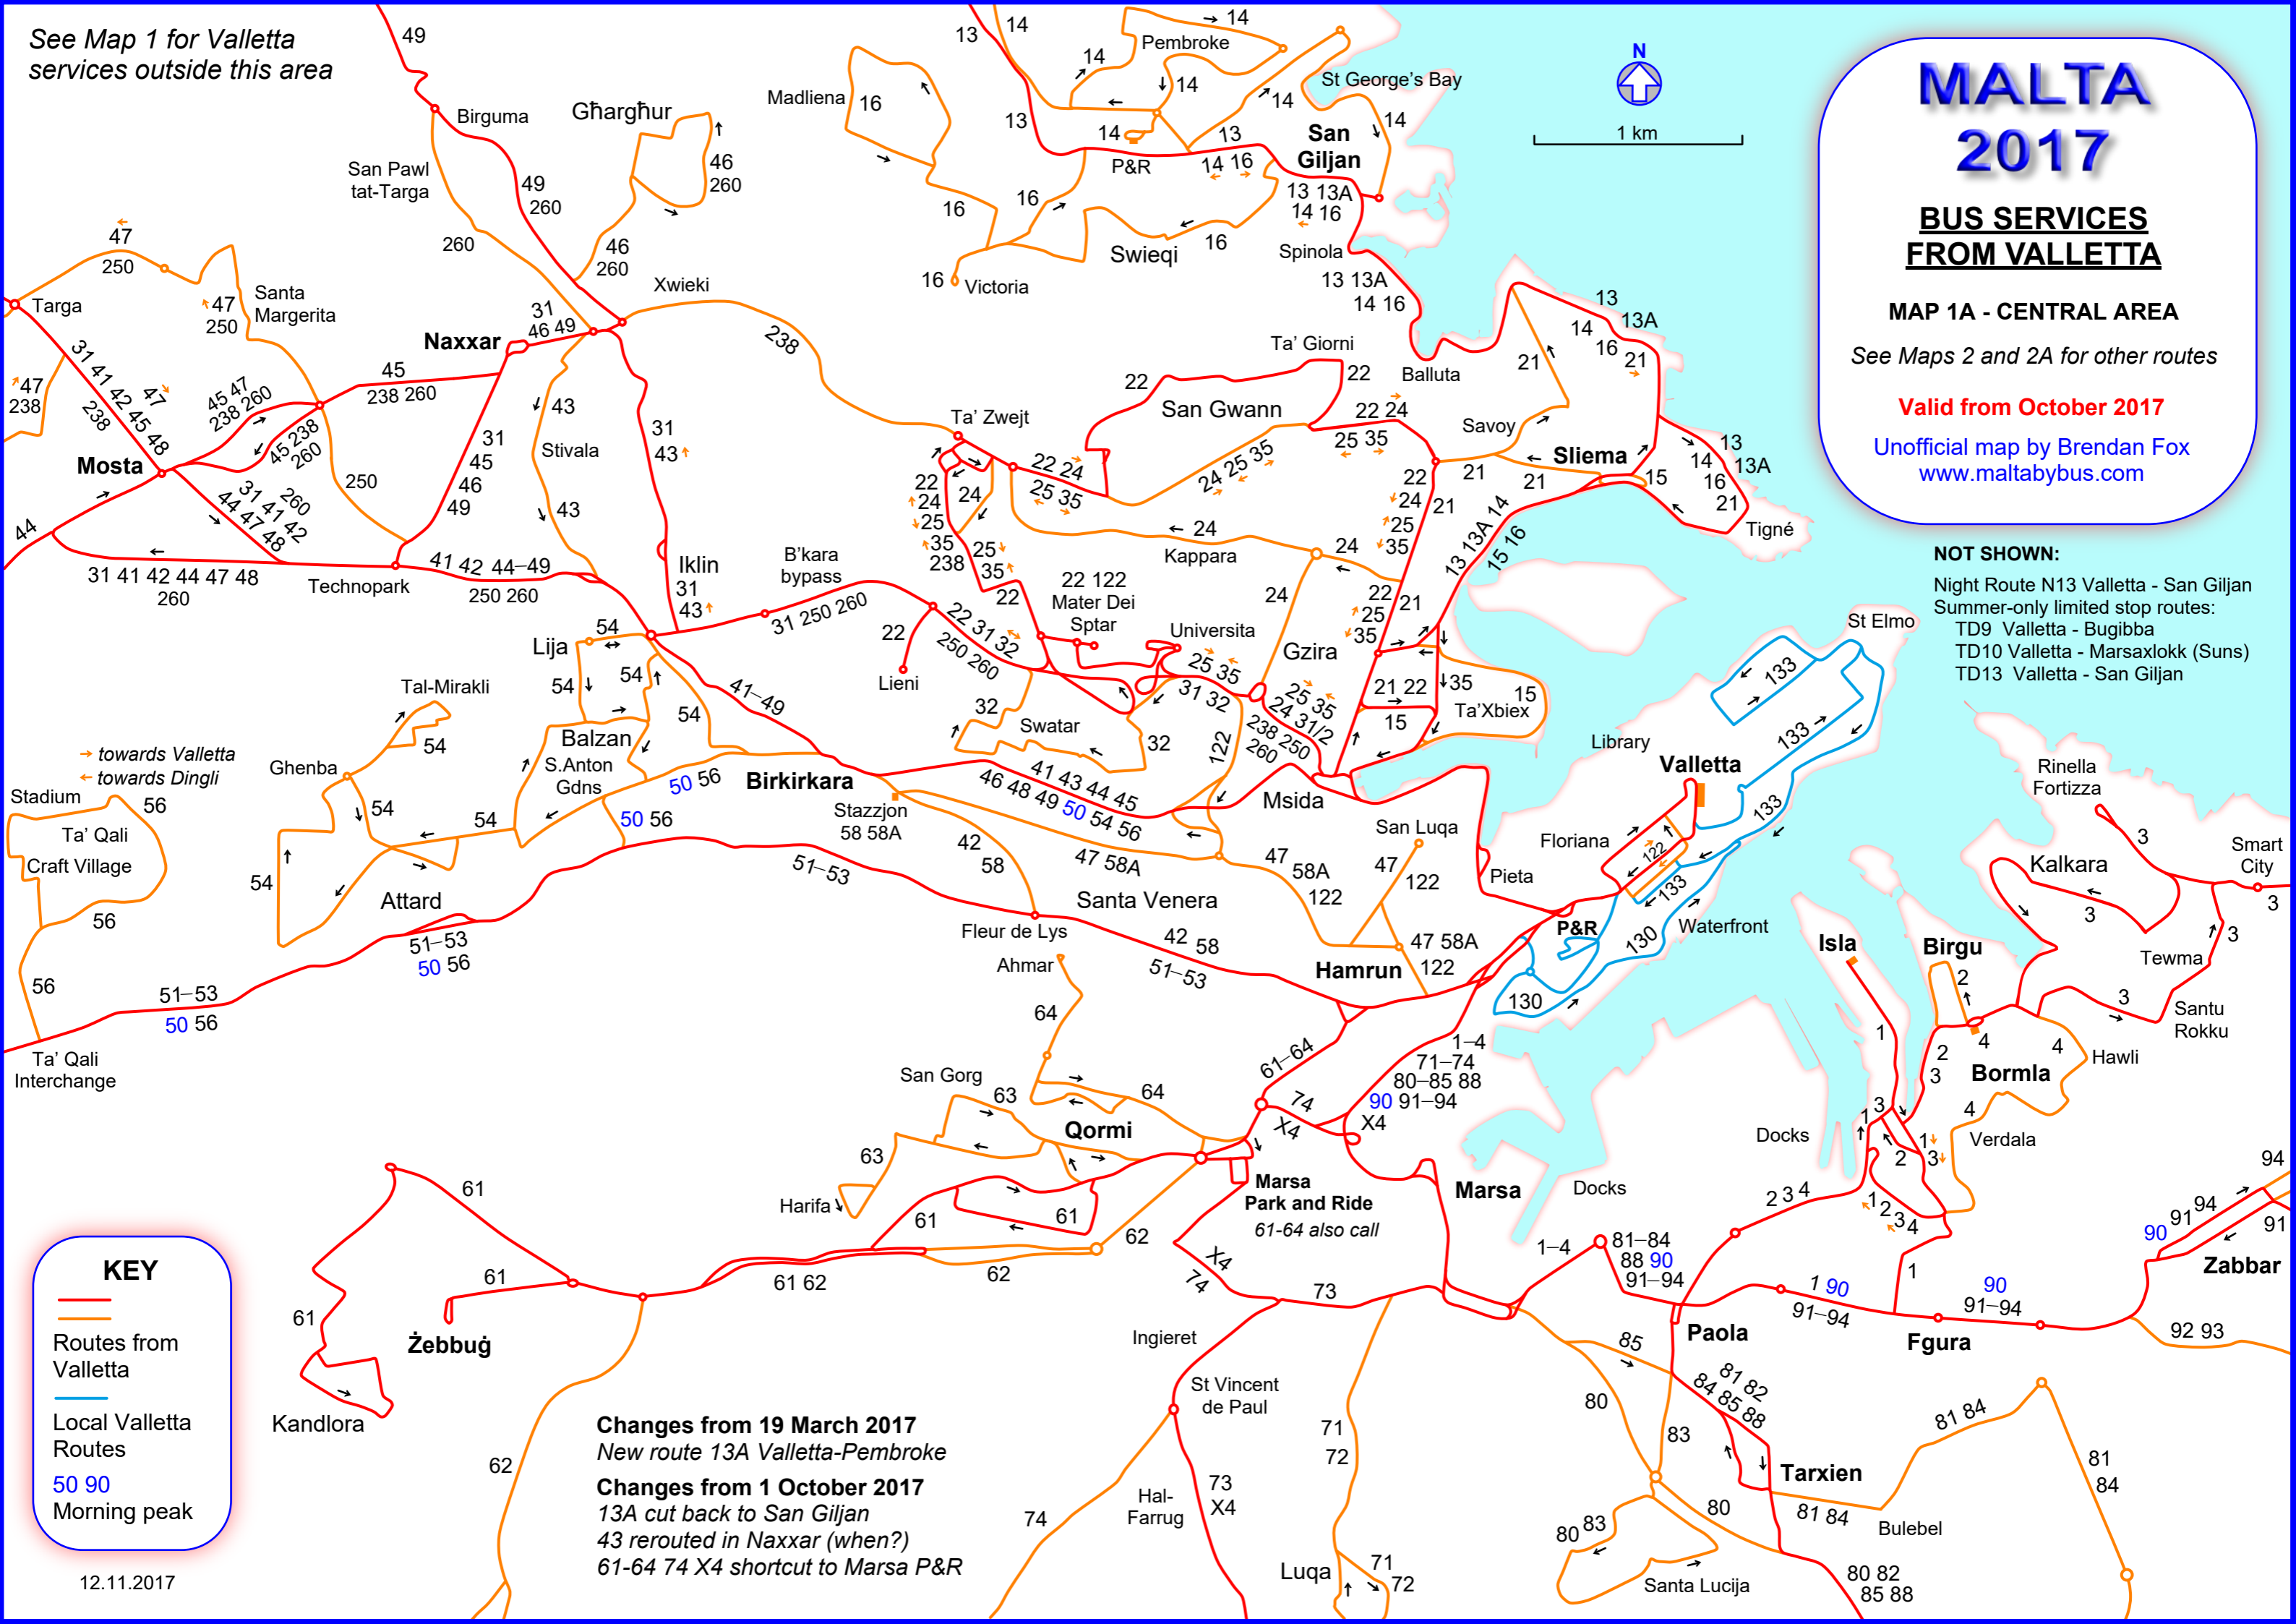

See Map 1 for Valletta services outside this area

MALTA 2017

BUS SERVICES FROM VALLETTA

MAP 1A - CENTRAL AREA

See Maps 2 and 2A for other routes

Valid from October 2017

Unofficial map by Brendan Fox
www.maltabybus.com

NOT SHOWN:

- Night Route N13 Valletta - San Giljan
- Summer-only limited stop routes:
 - TD9 Valletta - Bugibba
 - TD10 Valletta - Marsaxlokk (Suns)
 - TD13 Valletta - San Giljan

→ towards Valletta
→ towards Dingli

Stadium
Ta' Qali
Craft Village
56

56

Ta' Qali Interchange

KEY

- Routes from Valletta
- Local Valletta Routes
- 50 90 Morning peak

Changes from 19 March 2017
New route 13A Valletta-Pembroke

Changes from 1 October 2017
13A cut back to San Giljan
43 rerouted in Naxxar (when?)
61-64 74 X4 shortcut to Marsa P&R