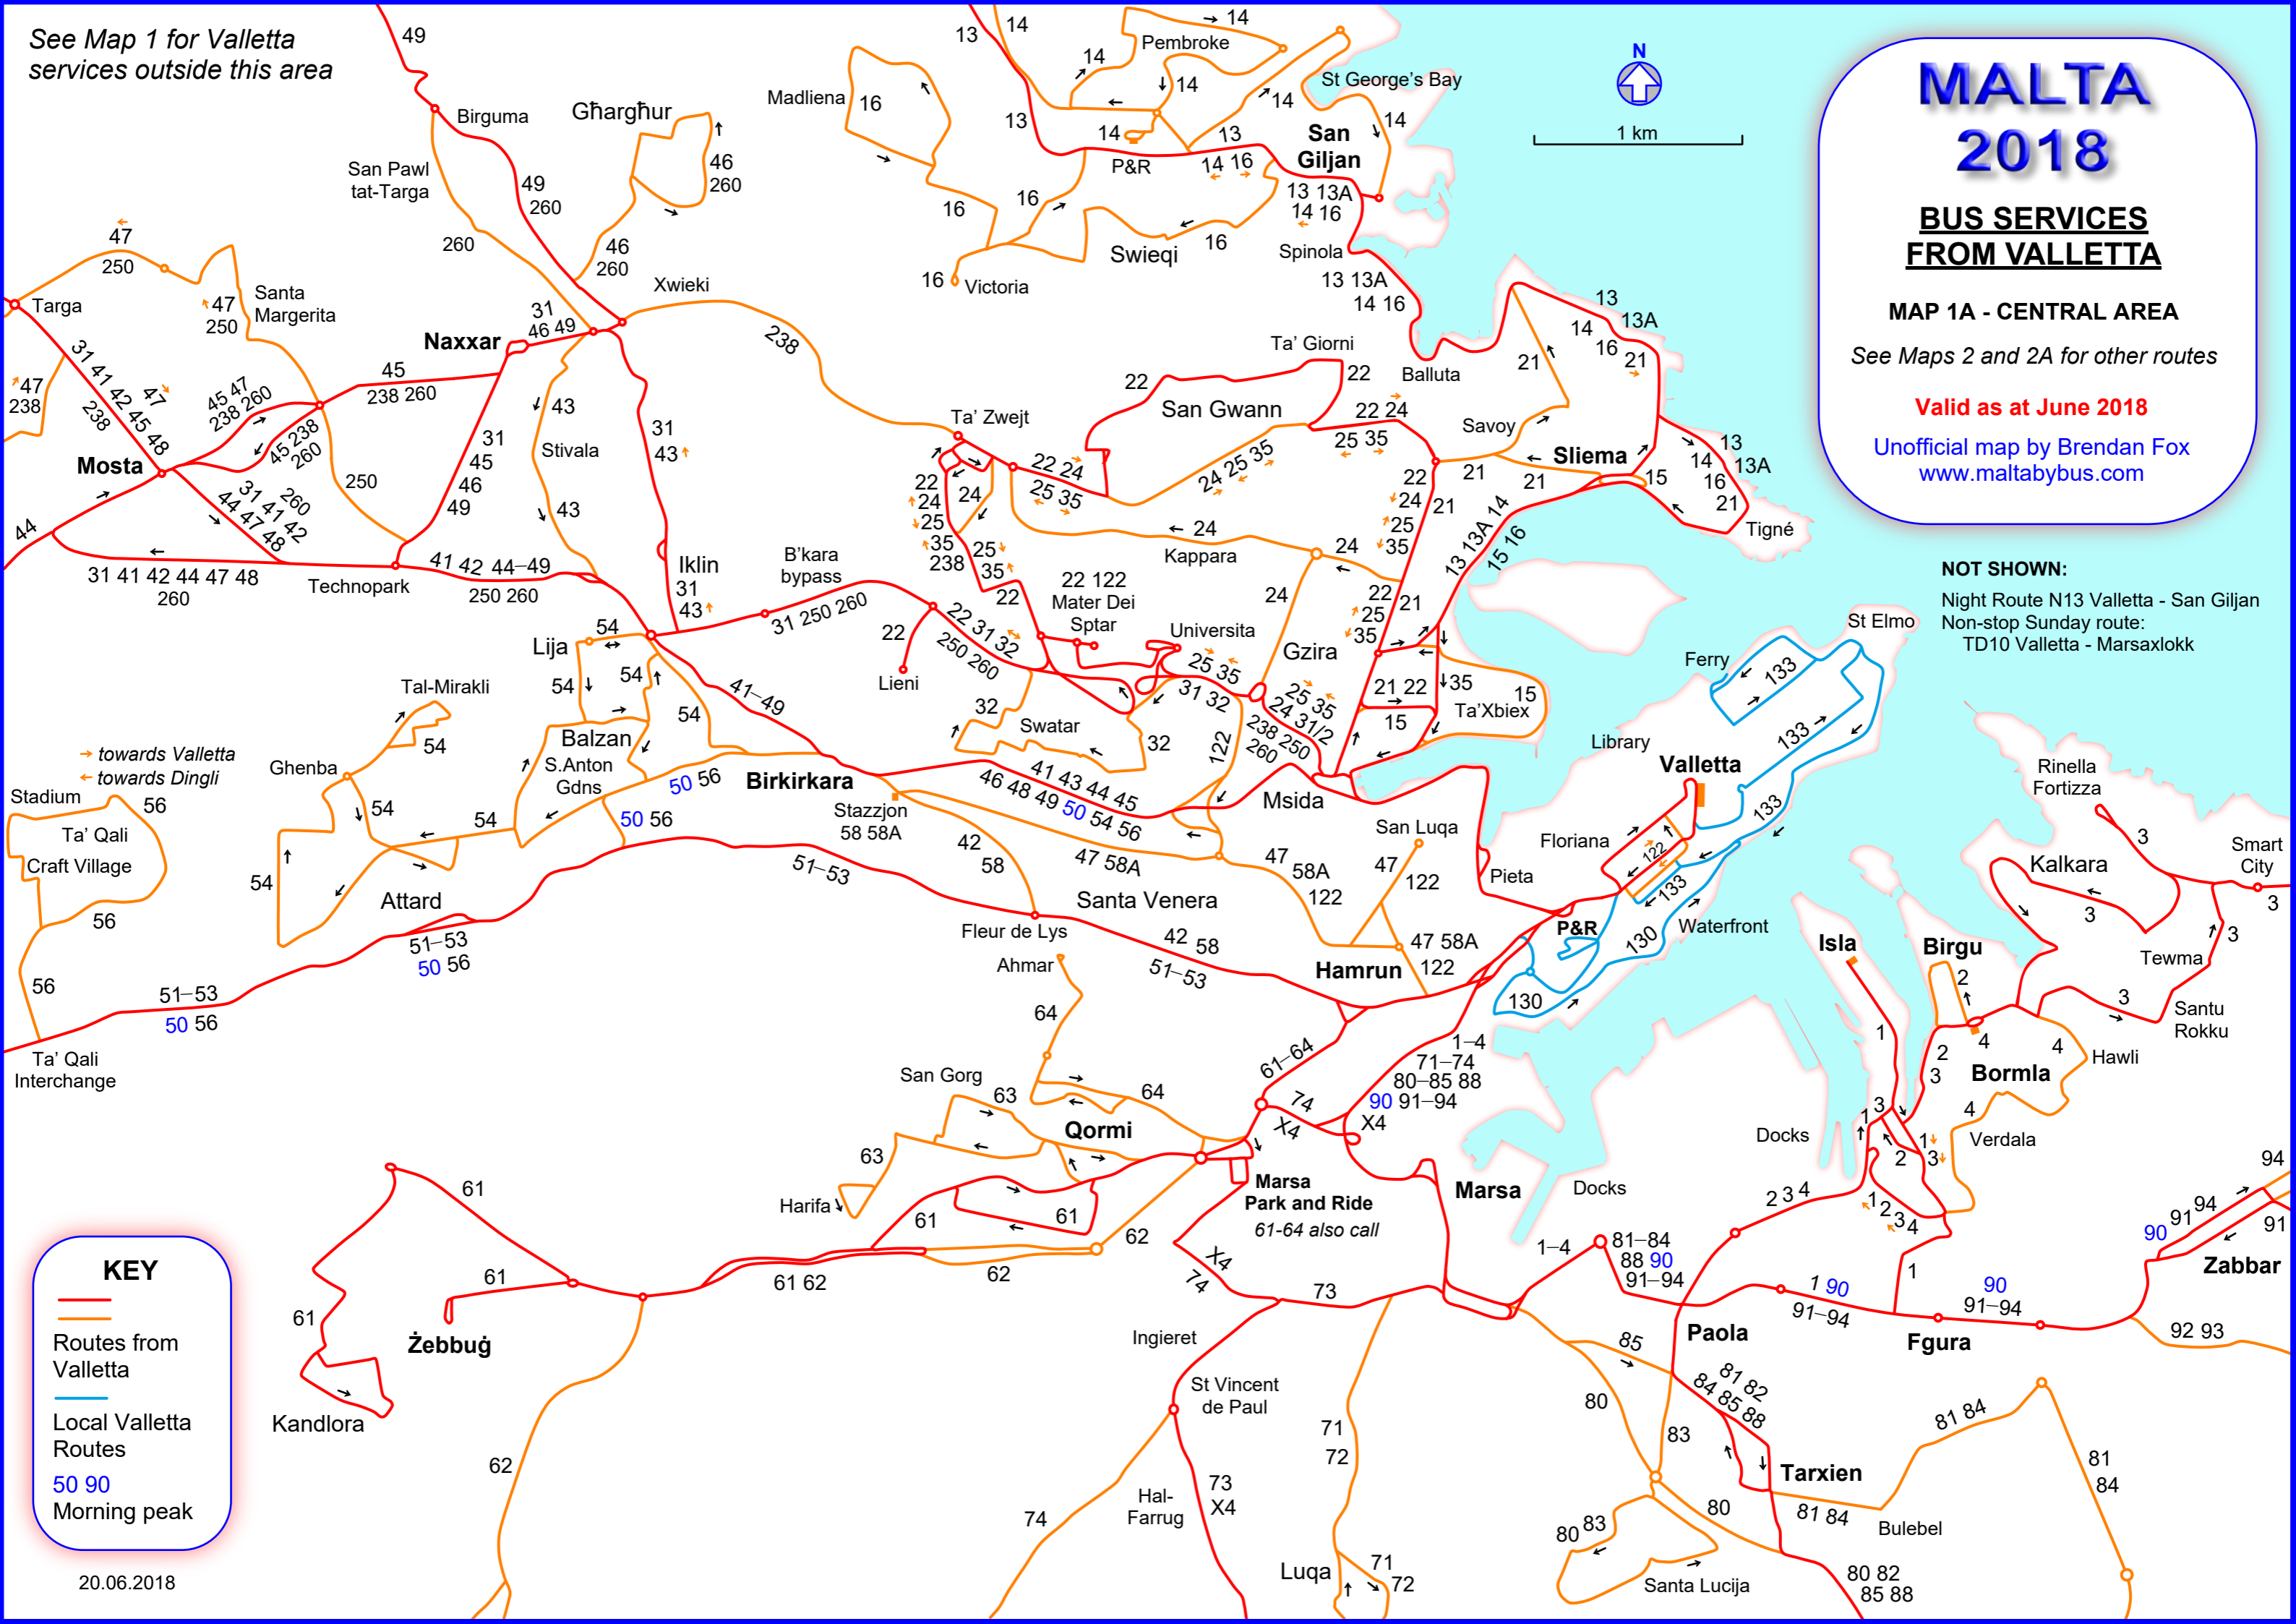

See Map 1 for Valletta services outside this area

MALTA 2018

BUS SERVICES FROM VALLETTA

MAP 1A - CENTRAL AREA

See Maps 2 and 2A for other routes

Valid as at June 2018

Unofficial map by Brendan Fox
www.maltabybus.com

NOT SHOWN:
Night Route N13 Valletta - San Giljan
Non-stop Sunday route:
TD10 Valletta - Marsaxlokk

→ towards Valletta
→ towards Dingli

KEY

- Red line: Routes from Valletta
- Orange line: Local Valletta Routes
- Blue line: Morning peak (50 90)