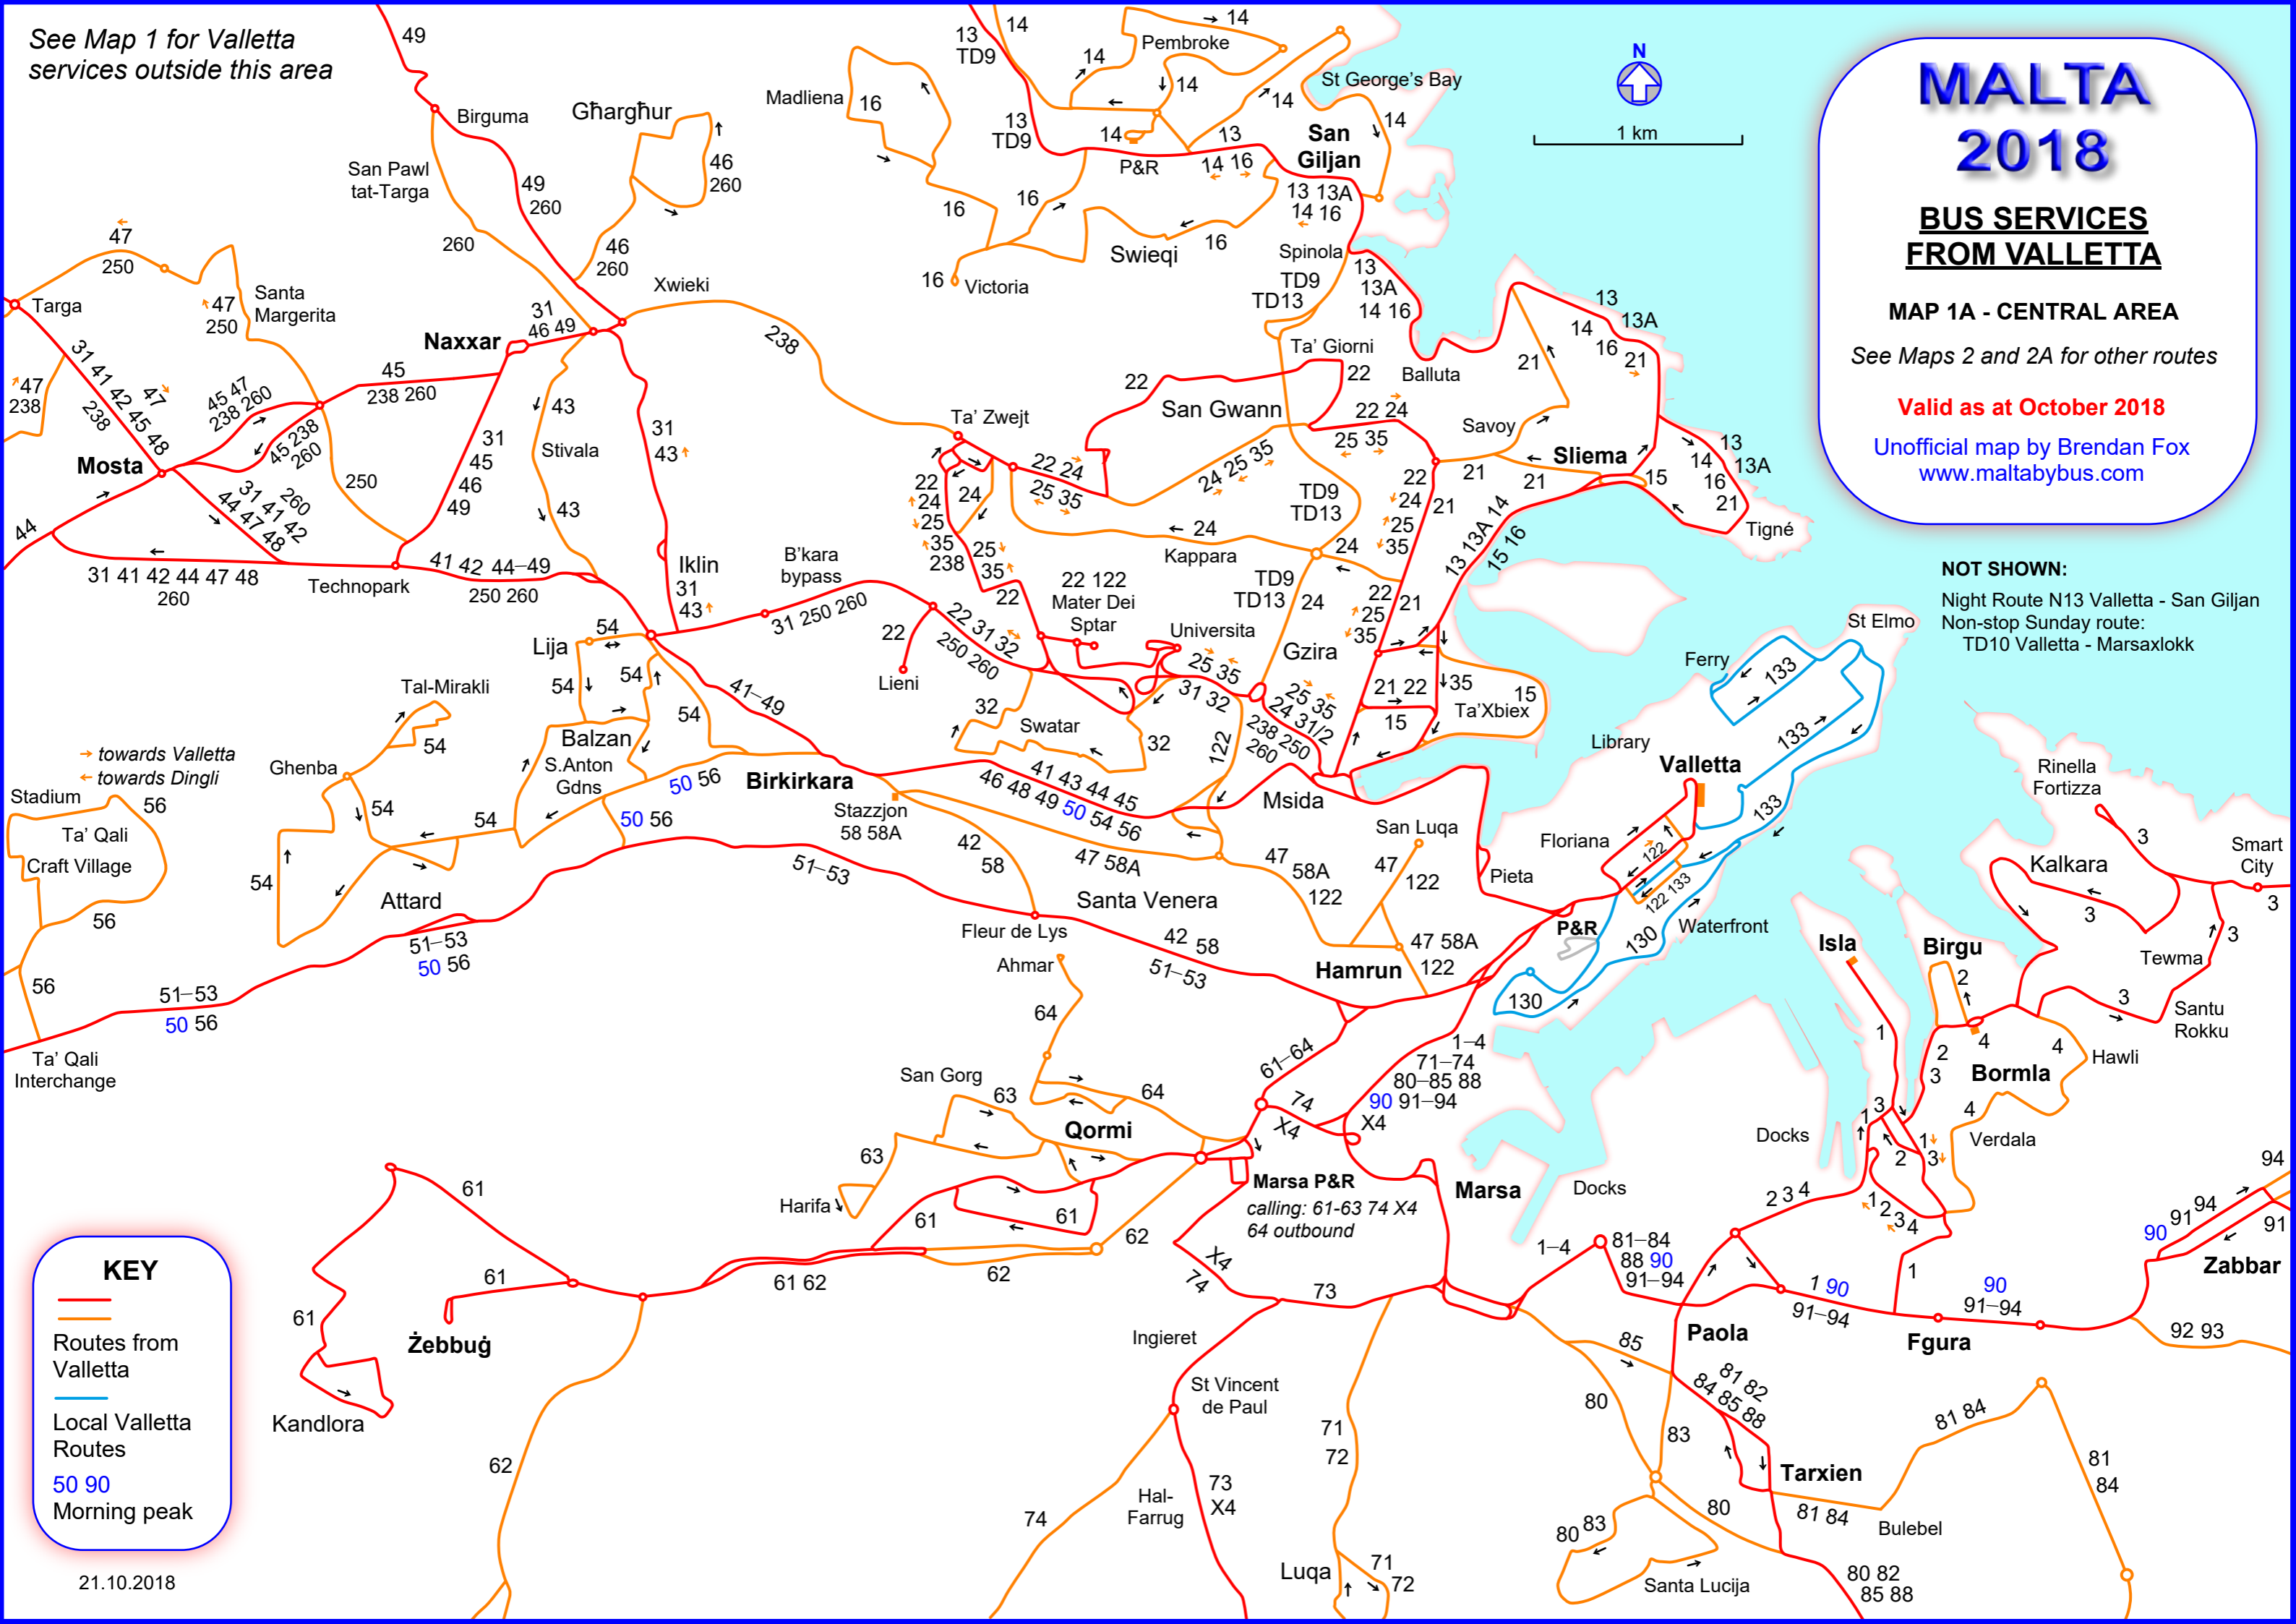

See Map 1 for Valletta services outside this area

MALTA 2018

BUS SERVICES FROM VALLETTA

MAP 1A - CENTRAL AREA

See Maps 2 and 2A for other routes

Valid as at October 2018

Unofficial map by Brendan Fox
www.maltabybus.com

NOT SHOWN:
Night Route N13 Valletta - San Giljan
Non-stop Sunday route:
TD10 Valletta - Marsaxlokk

KEY

- Red line: Routes from Valletta
- Blue line: Local Valletta Routes
- Orange line: Morning peak

50 90