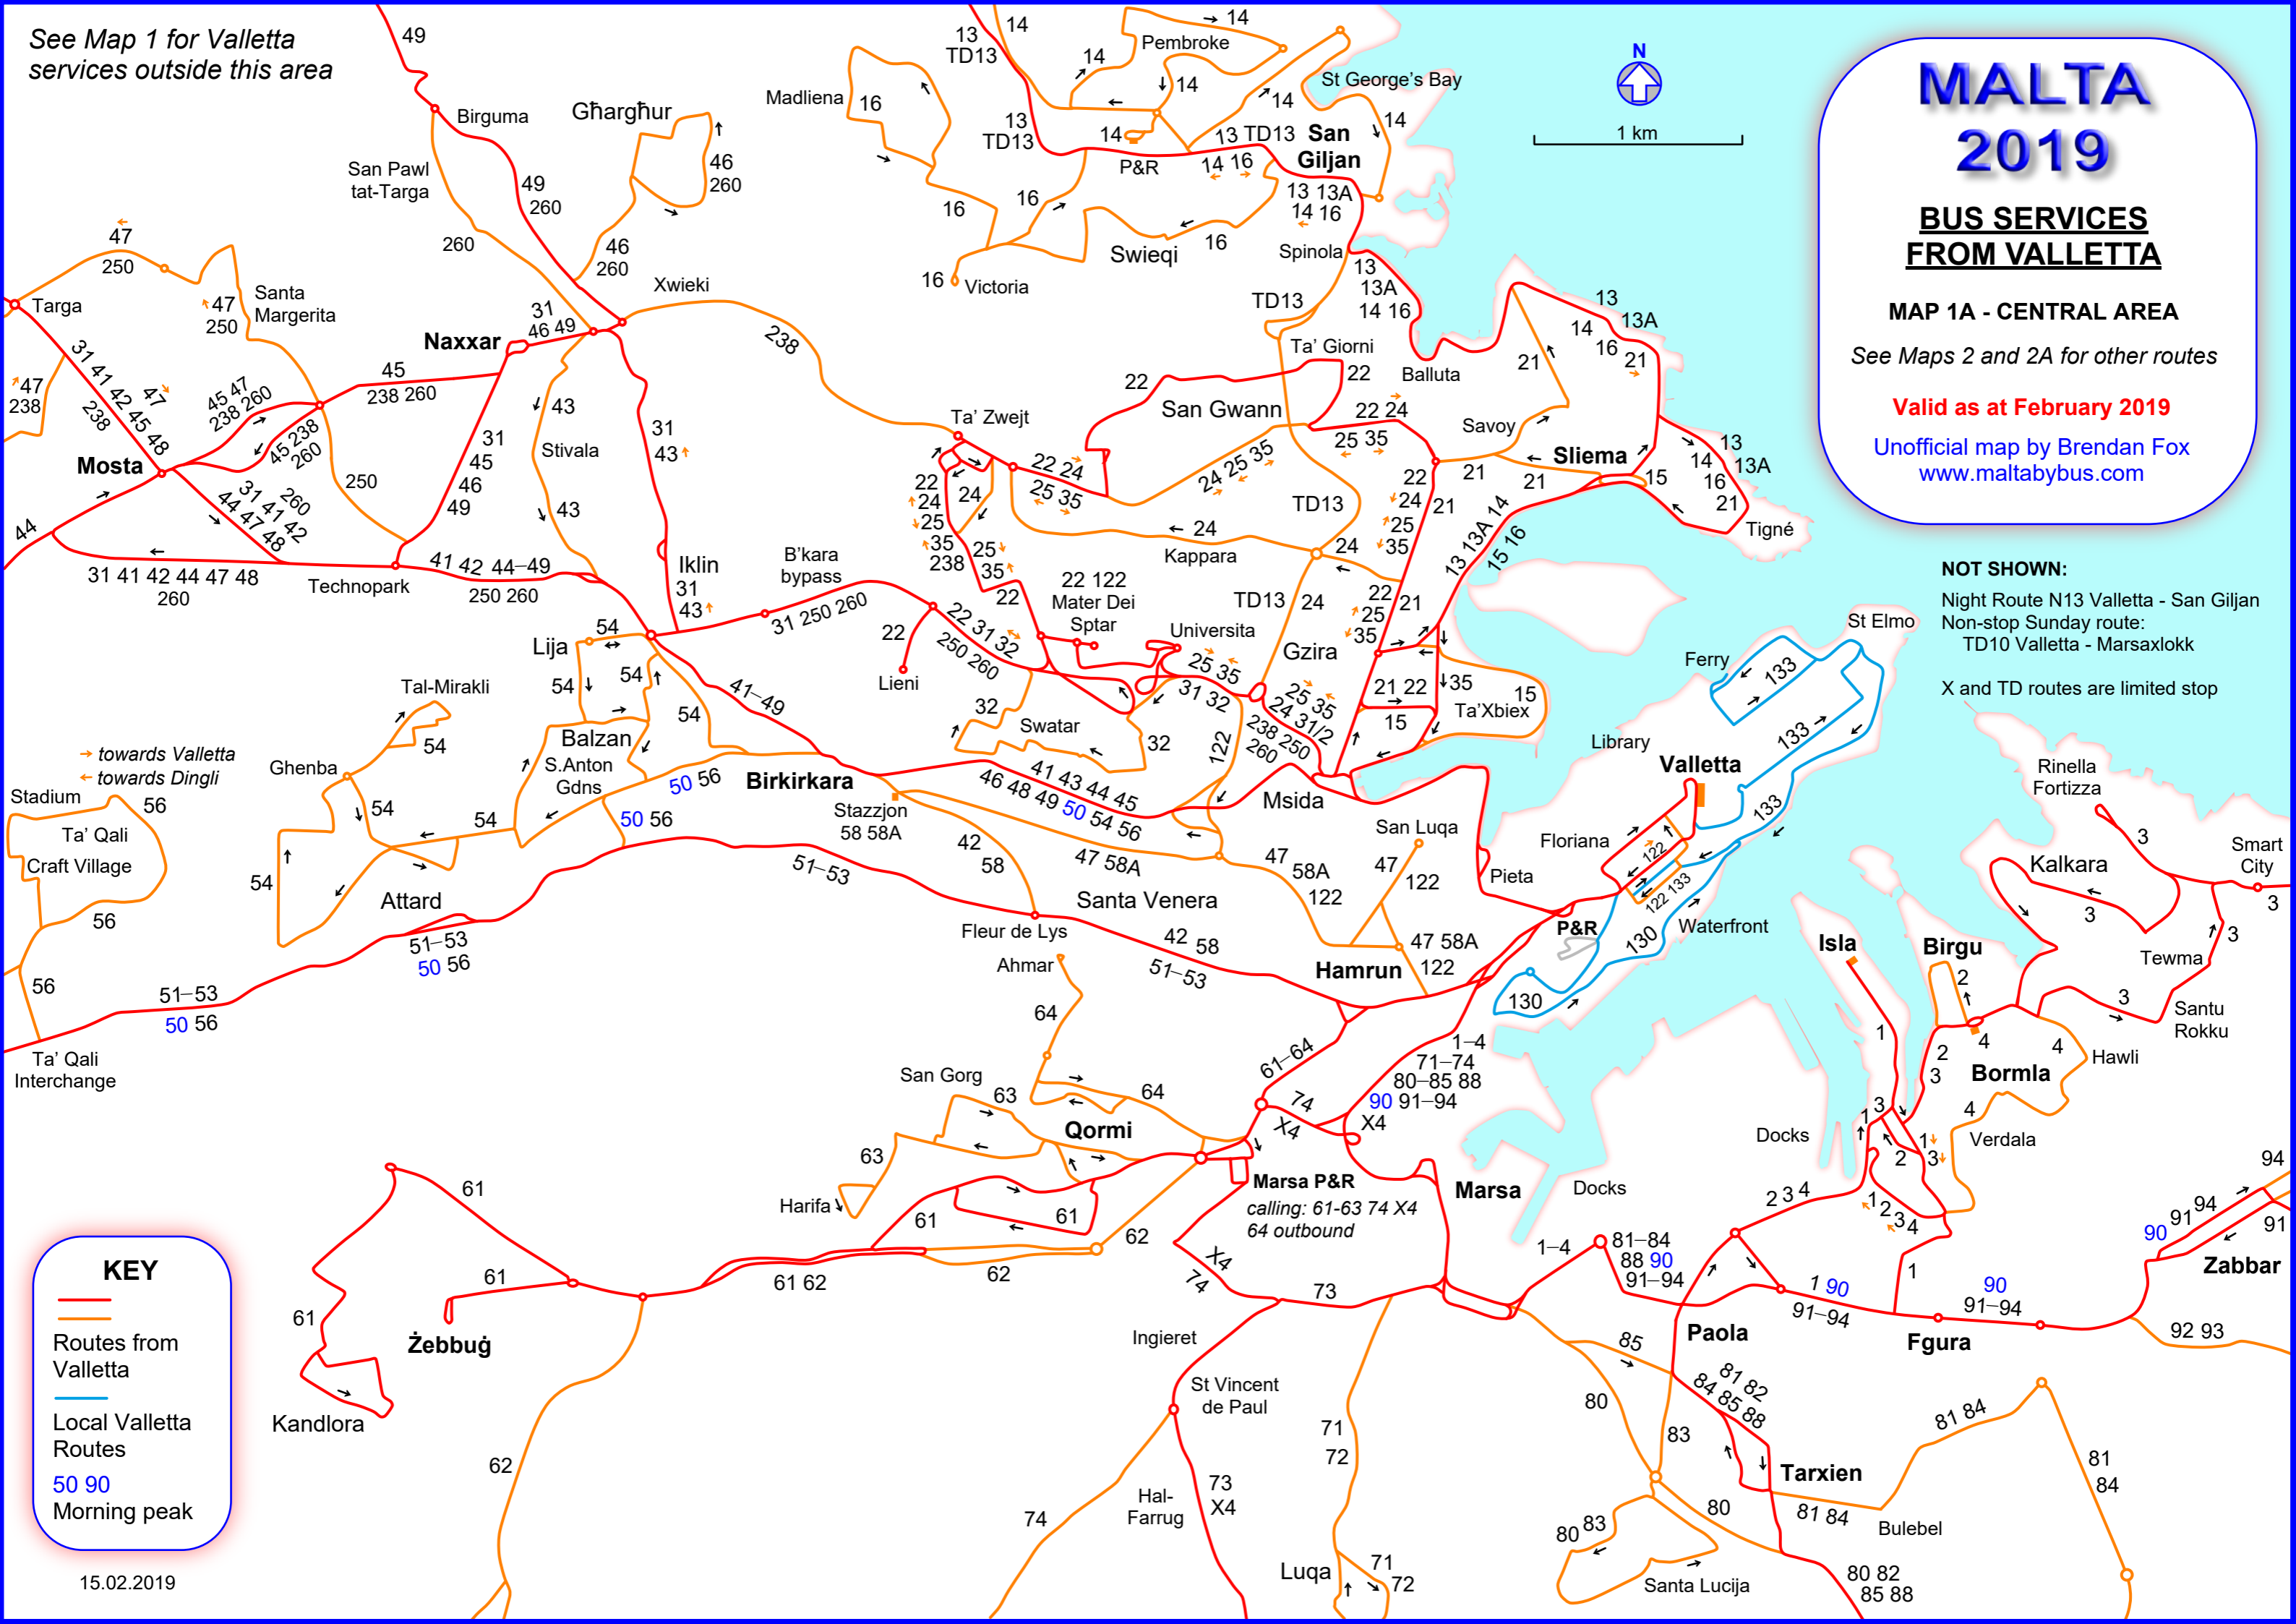

See Map 1 for Valletta services outside this area

MALTA 2019

BUS SERVICES FROM VALLETTA

MAP 1A - CENTRAL AREA

See Maps 2 and 2A for other routes

Valid as at February 2019

Unofficial map by Brendan Fox
www.maltabybus.com

NOT SHOWN:
Night Route N13 Valletta - San Giljan
Non-stop Sunday route:
TD10 Valletta - Marsaxlokk
X and TD routes are limited stop

→ towards Valletta
← towards Dingli

KEY

- Red line: Routes from Valletta
- Orange line: Local Valletta Routes
- Blue line: Morning peak (50, 90)