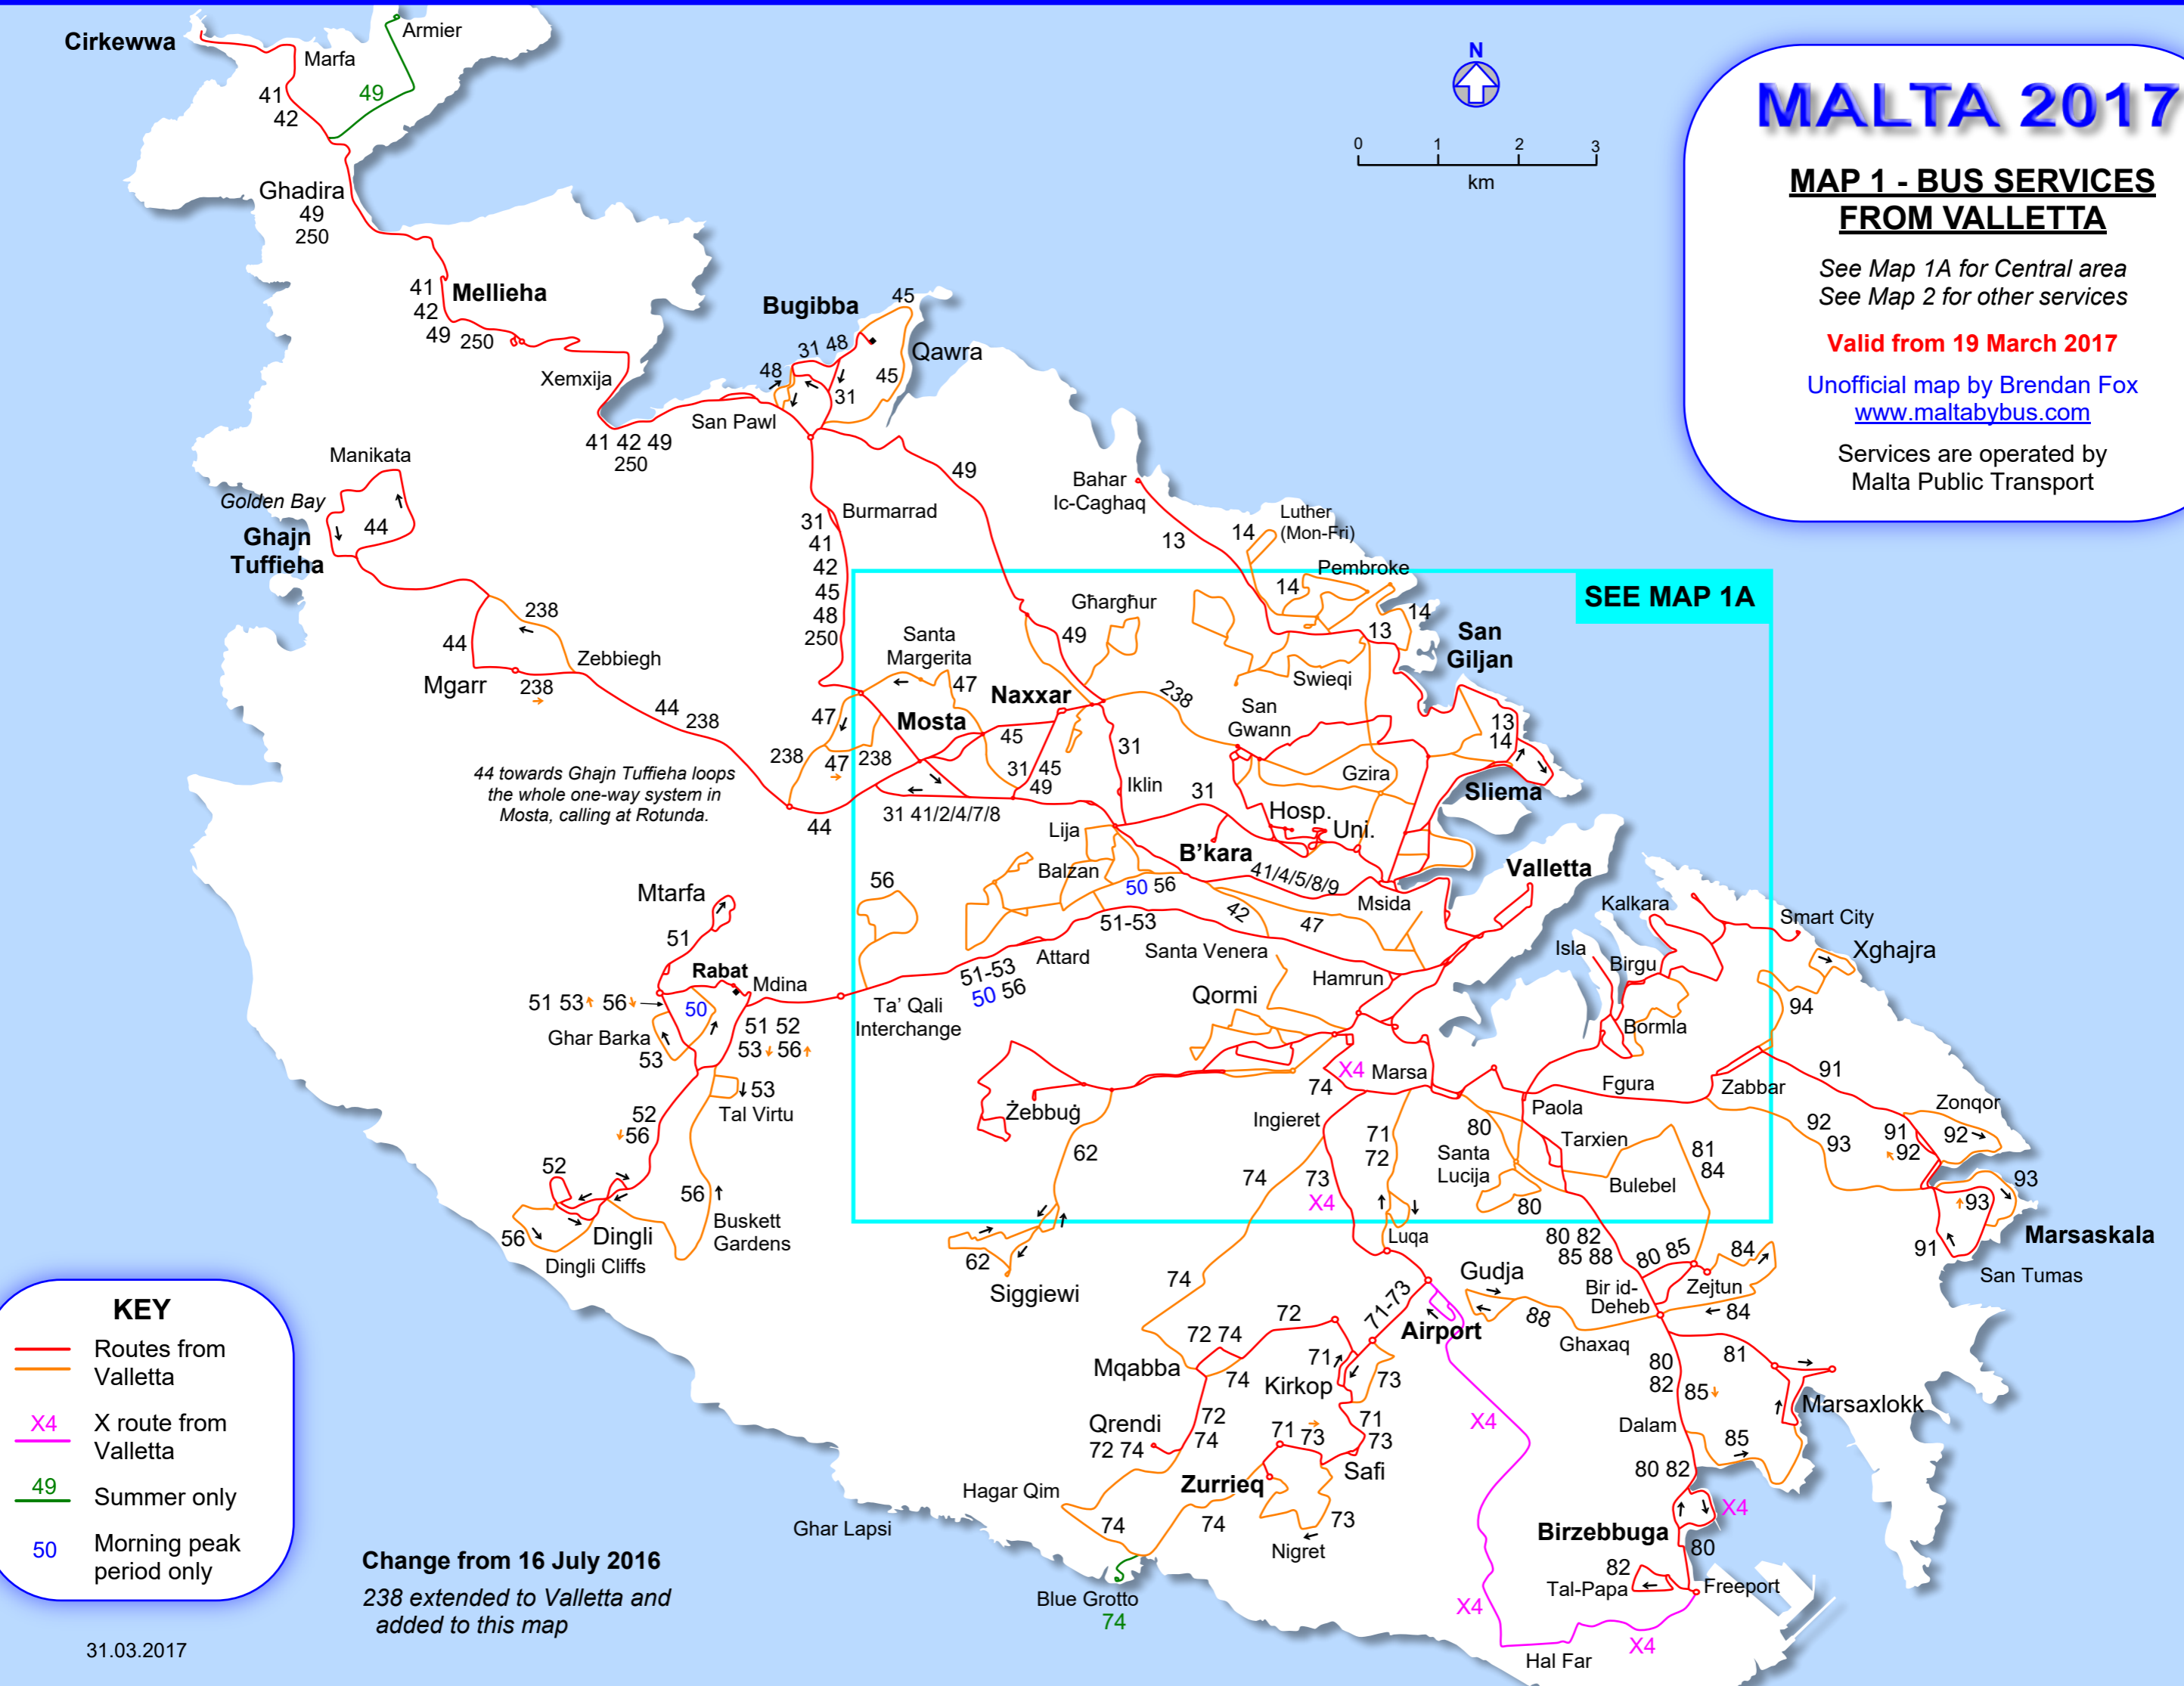

MALTA 2017

MAP 1 - BUS SERVICES FROM VALLETTA

See Map 1A for Central area
See Map 2 for other services

Valid from 19 March 2017

Unofficial map by Brendan Fox
www.maltabybus.com

Services are operated by
Malta Public Transport

KEY

- Routes from Valletta
- X route from Valletta
- Summer only
- Morning peak period only

Change from 16 July 2016
238 extended to Valletta and added to this map