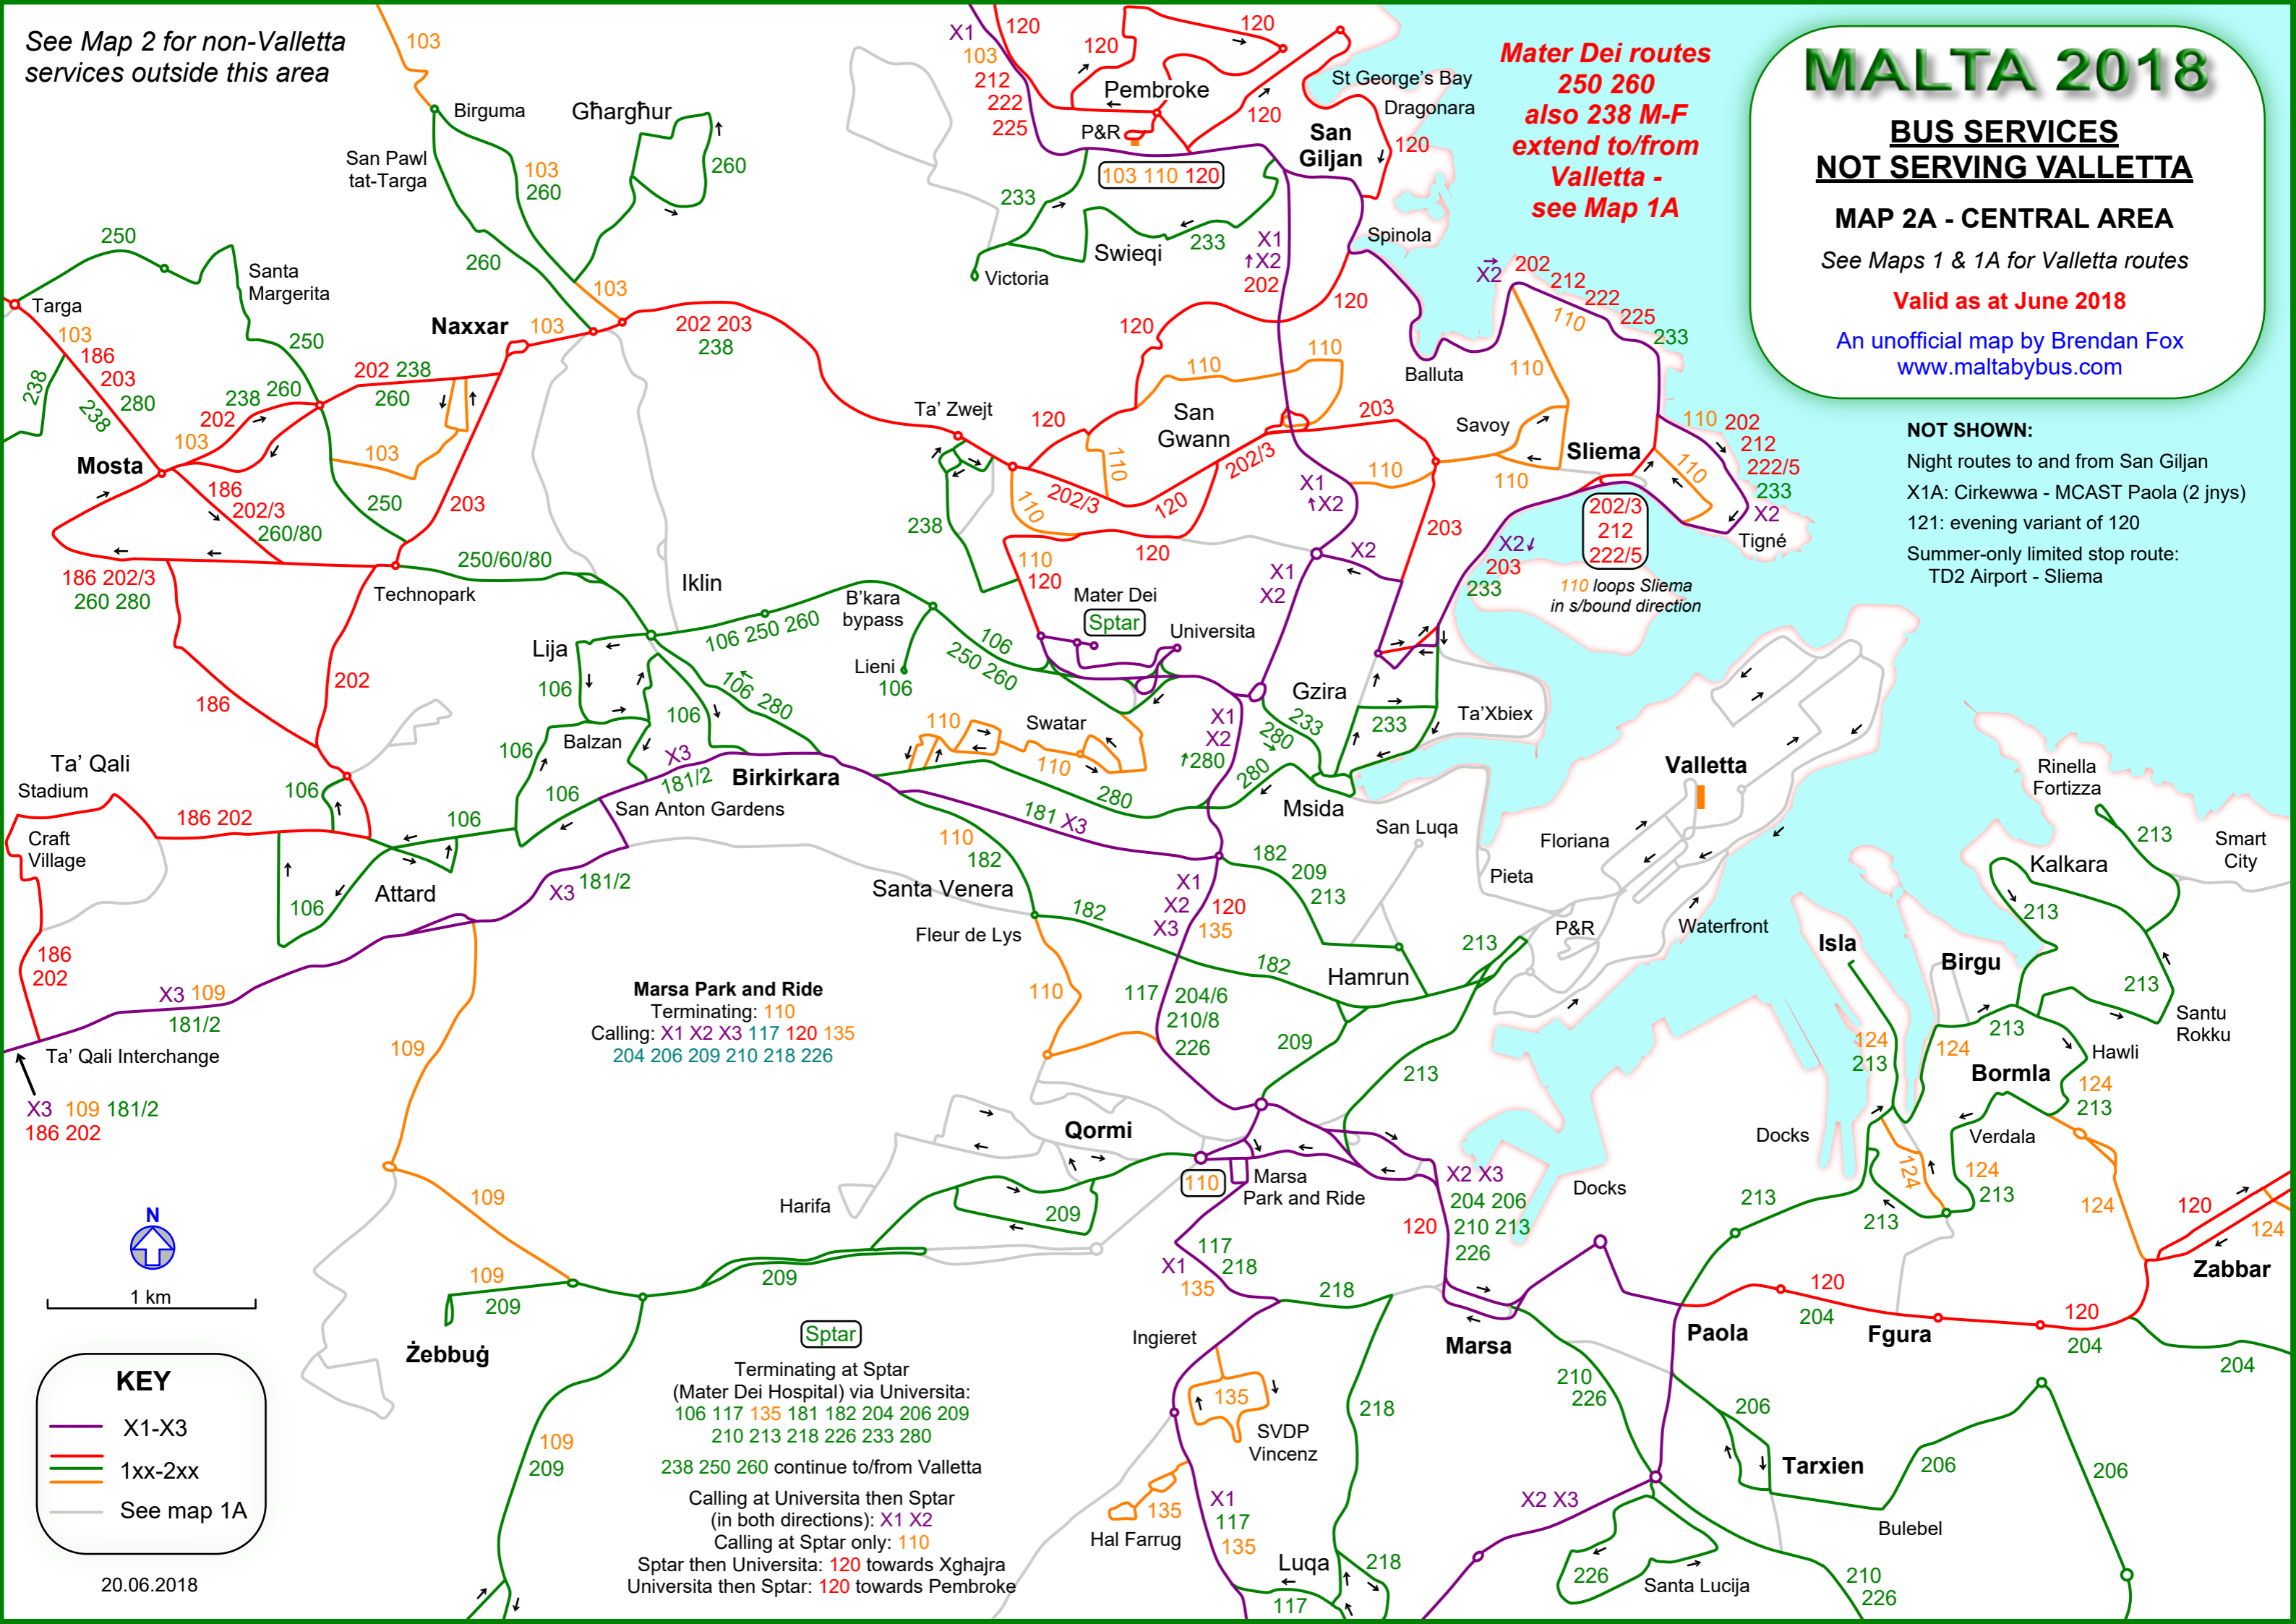

See Map 2 for non-Valletta services outside this area

MALTA 2018

BUS SERVICES NOT SERVING VALLETTA

MAP 2A - CENTRAL AREA

See Maps 1 & 1A for Valletta routes

Valid as at June 2018

An unofficial map by Brendan Fox
www.maltabybus.com

NOT SHOWN:

- Night routes to and from San Giljan
- X1A: Cirkewwa - MCAST Paola (2 jnys)
- 121: evening variant of 120
- Summer-only limited stop route: TD2 Airport - Sliema

Mater Dei routes
250 260
also 238 M-F
extend to/from
Valletta -
see Map 1A

KEY

- X1-X3
- 1xx-2xx
- See map 1A

Marsa Park and Ride
Terminating: 110
Calling: X1 X2 X3 117 120 135
204 206 209 210 218 226

Sptar
Terminating at Sptar
(Mater Dei Hospital) via Universita:
106 117 135 181 182 204 206 209
210 213 218 226 233 280
238 250 260 continue to/from Valletta
Calling at Universita then Sptar
(in both directions): X1 X2
Calling at Sptar only: 110
Sptar then Universita: 120 towards Xghajra
Universita then Sptar: 120 towards Pembroke

110 loops Sliema
in s/bound direction