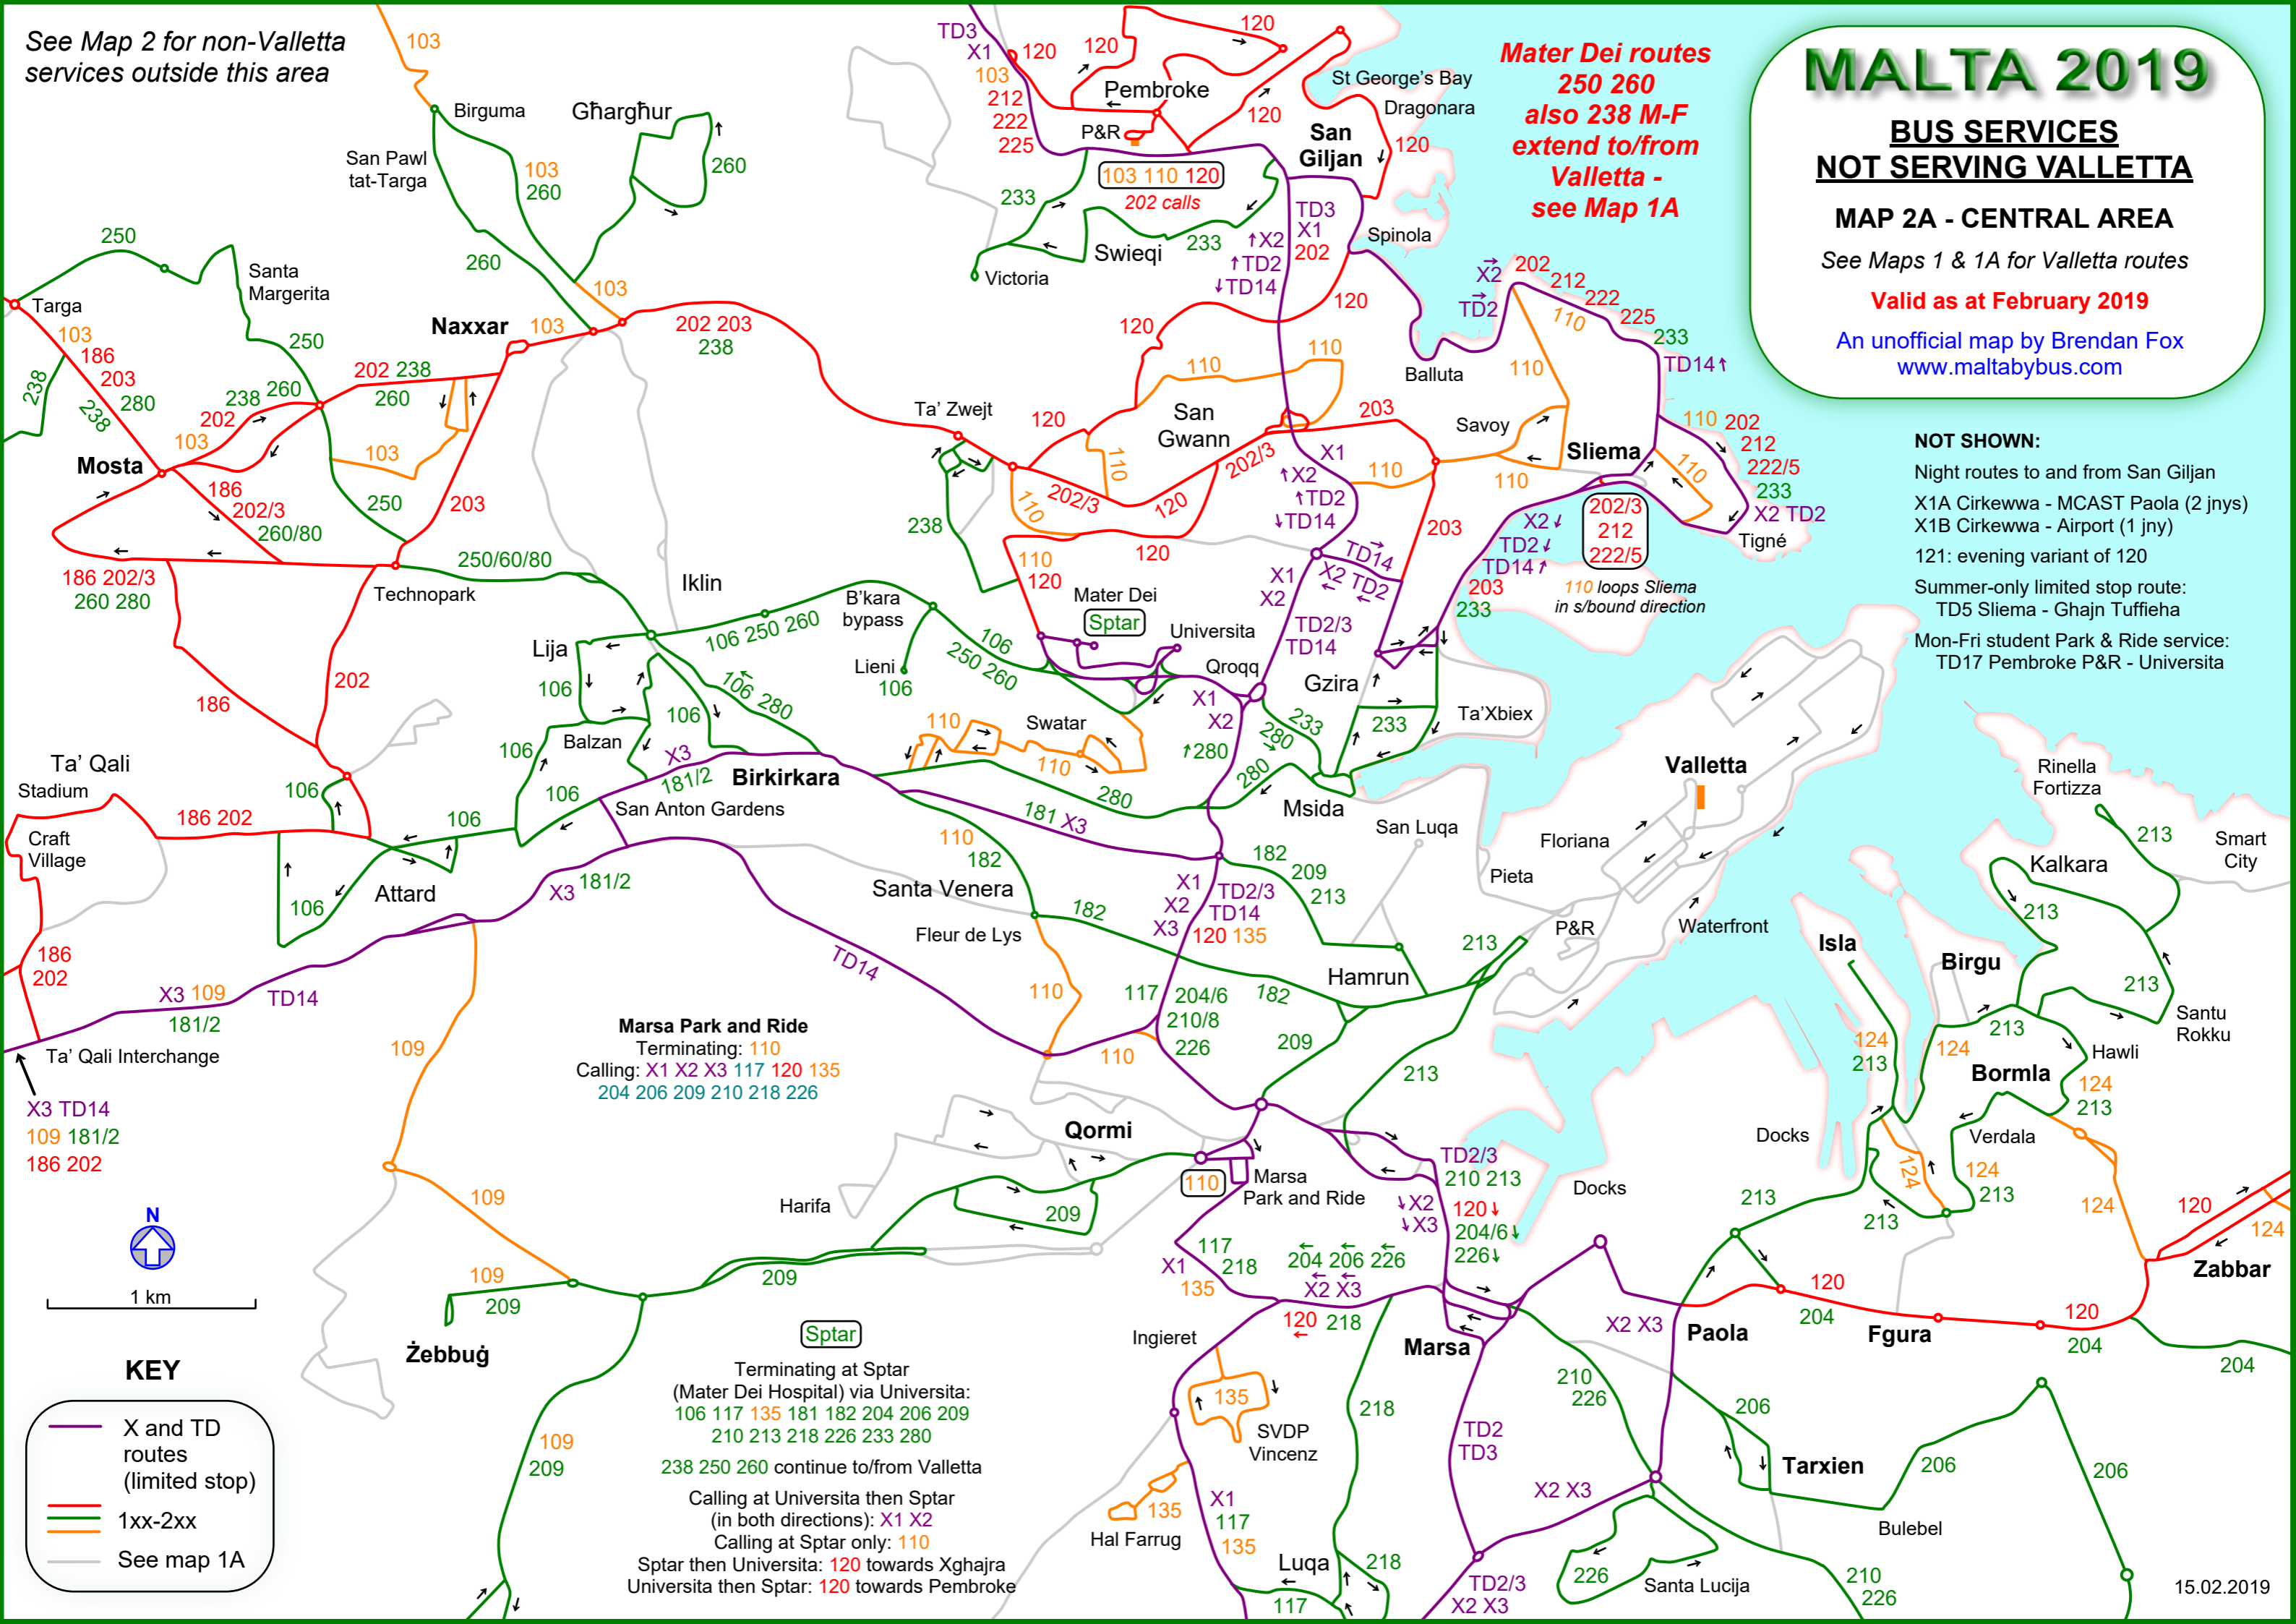

See Map 2 for non-Valletta services outside this area

MALTA 2019

BUS SERVICES NOT SERVING VALLETTA

MAP 2A - CENTRAL AREA

See Maps 1 & 1A for Valletta routes

Valid as at February 2019

An unofficial map by Brendan Fox
www.maltabybus.com

NOT SHOWN:

- Night routes to and from San Giljan
- X1A Cirkewwa - MCAST Paola (2 jnys)
- X1B Cirkewwa - Airport (1 jny)
- 121: evening variant of 120
- Summer-only limited stop route:
TD5 Sliema - Ghajn Tuffieha
- Mon-Fri student Park & Ride service:
TD17 Pembroke P&R - Universita

Mater Dei routes
250 260
also 238 M-F
extend to/from
Valletta -
see Map 1A

Marsa Park and Ride
Terminating: 110
Calling: X1 X2 X3 117 120 135
204 206 209 210 218 226

Sptar
Terminating at Sptar
(Mater Dei Hospital) via Universita:
106 117 135 181 182 204 206 209
210 213 218 226 233 280
238 250 260 continue to/from Valletta
Calling at Universita then Sptar
(in both directions): X1 X2
Calling at Sptar only: 110
Sptar then Universita: 120 towards Xghajra
Universita then Sptar: 120 towards Pembroke

KEY

- X and TD routes (limited stop)
- 1xx-2xx
- See map 1A