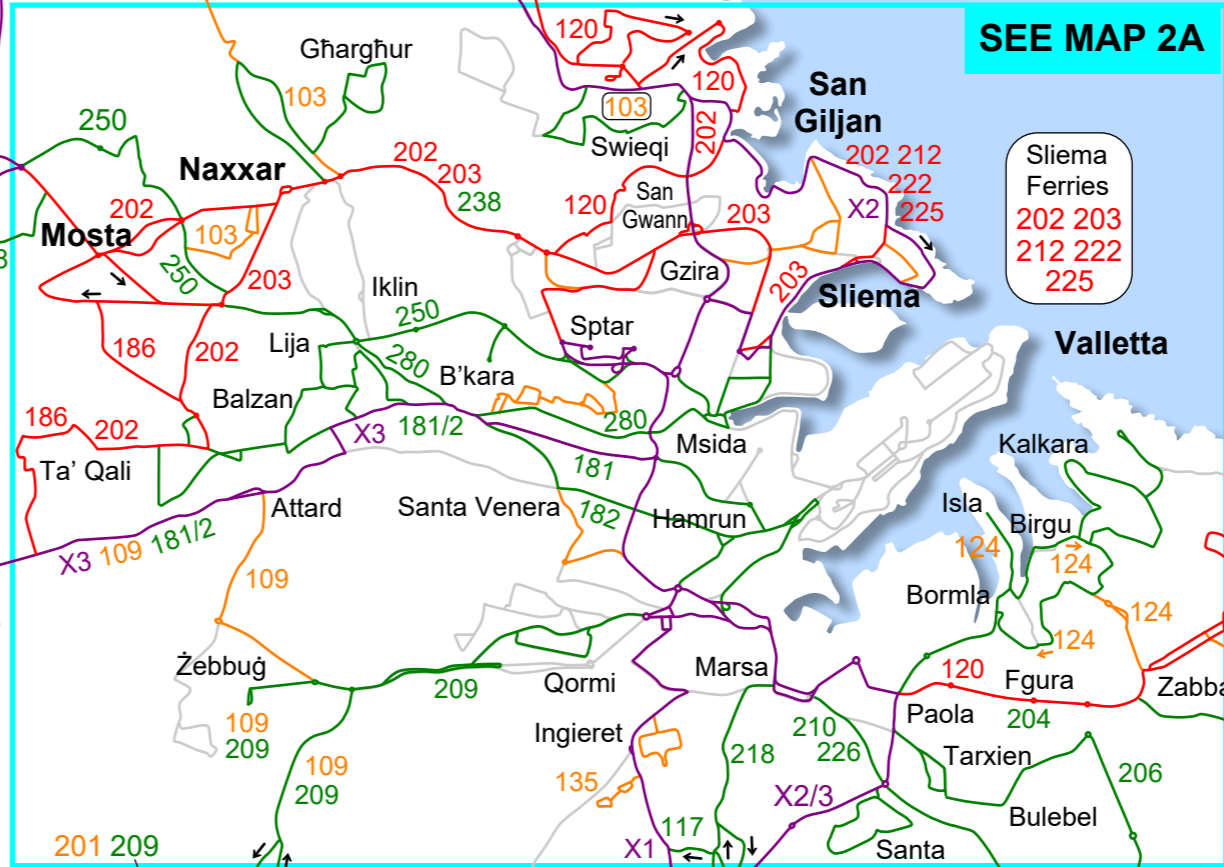

X1 101
221 222

Cirkewwa

Marfa

Armier

Paradise Bay

Ghadira

Popeye Village

Mellieha

Sliema

Valletta

Bahrija

Mtarfa

Rabat

Ghar Barka

Tal Virtu

Dingli

NOT SHOWN:

- Night routes to and from San Giljan
- X1A: Cirkewwa - MCAST Paola (2 jnys)
- 121: evening variant of 120
- Summer-only limited stop routes:
TD2 Airport - Sliema

KEY

- X1-X3
- 1xx-2xx
- See map 1

Uni

All green routes (+135) terminate at Mater Dei Hospital via Universita (238 250 continue to Valletta)

119 124
135 204