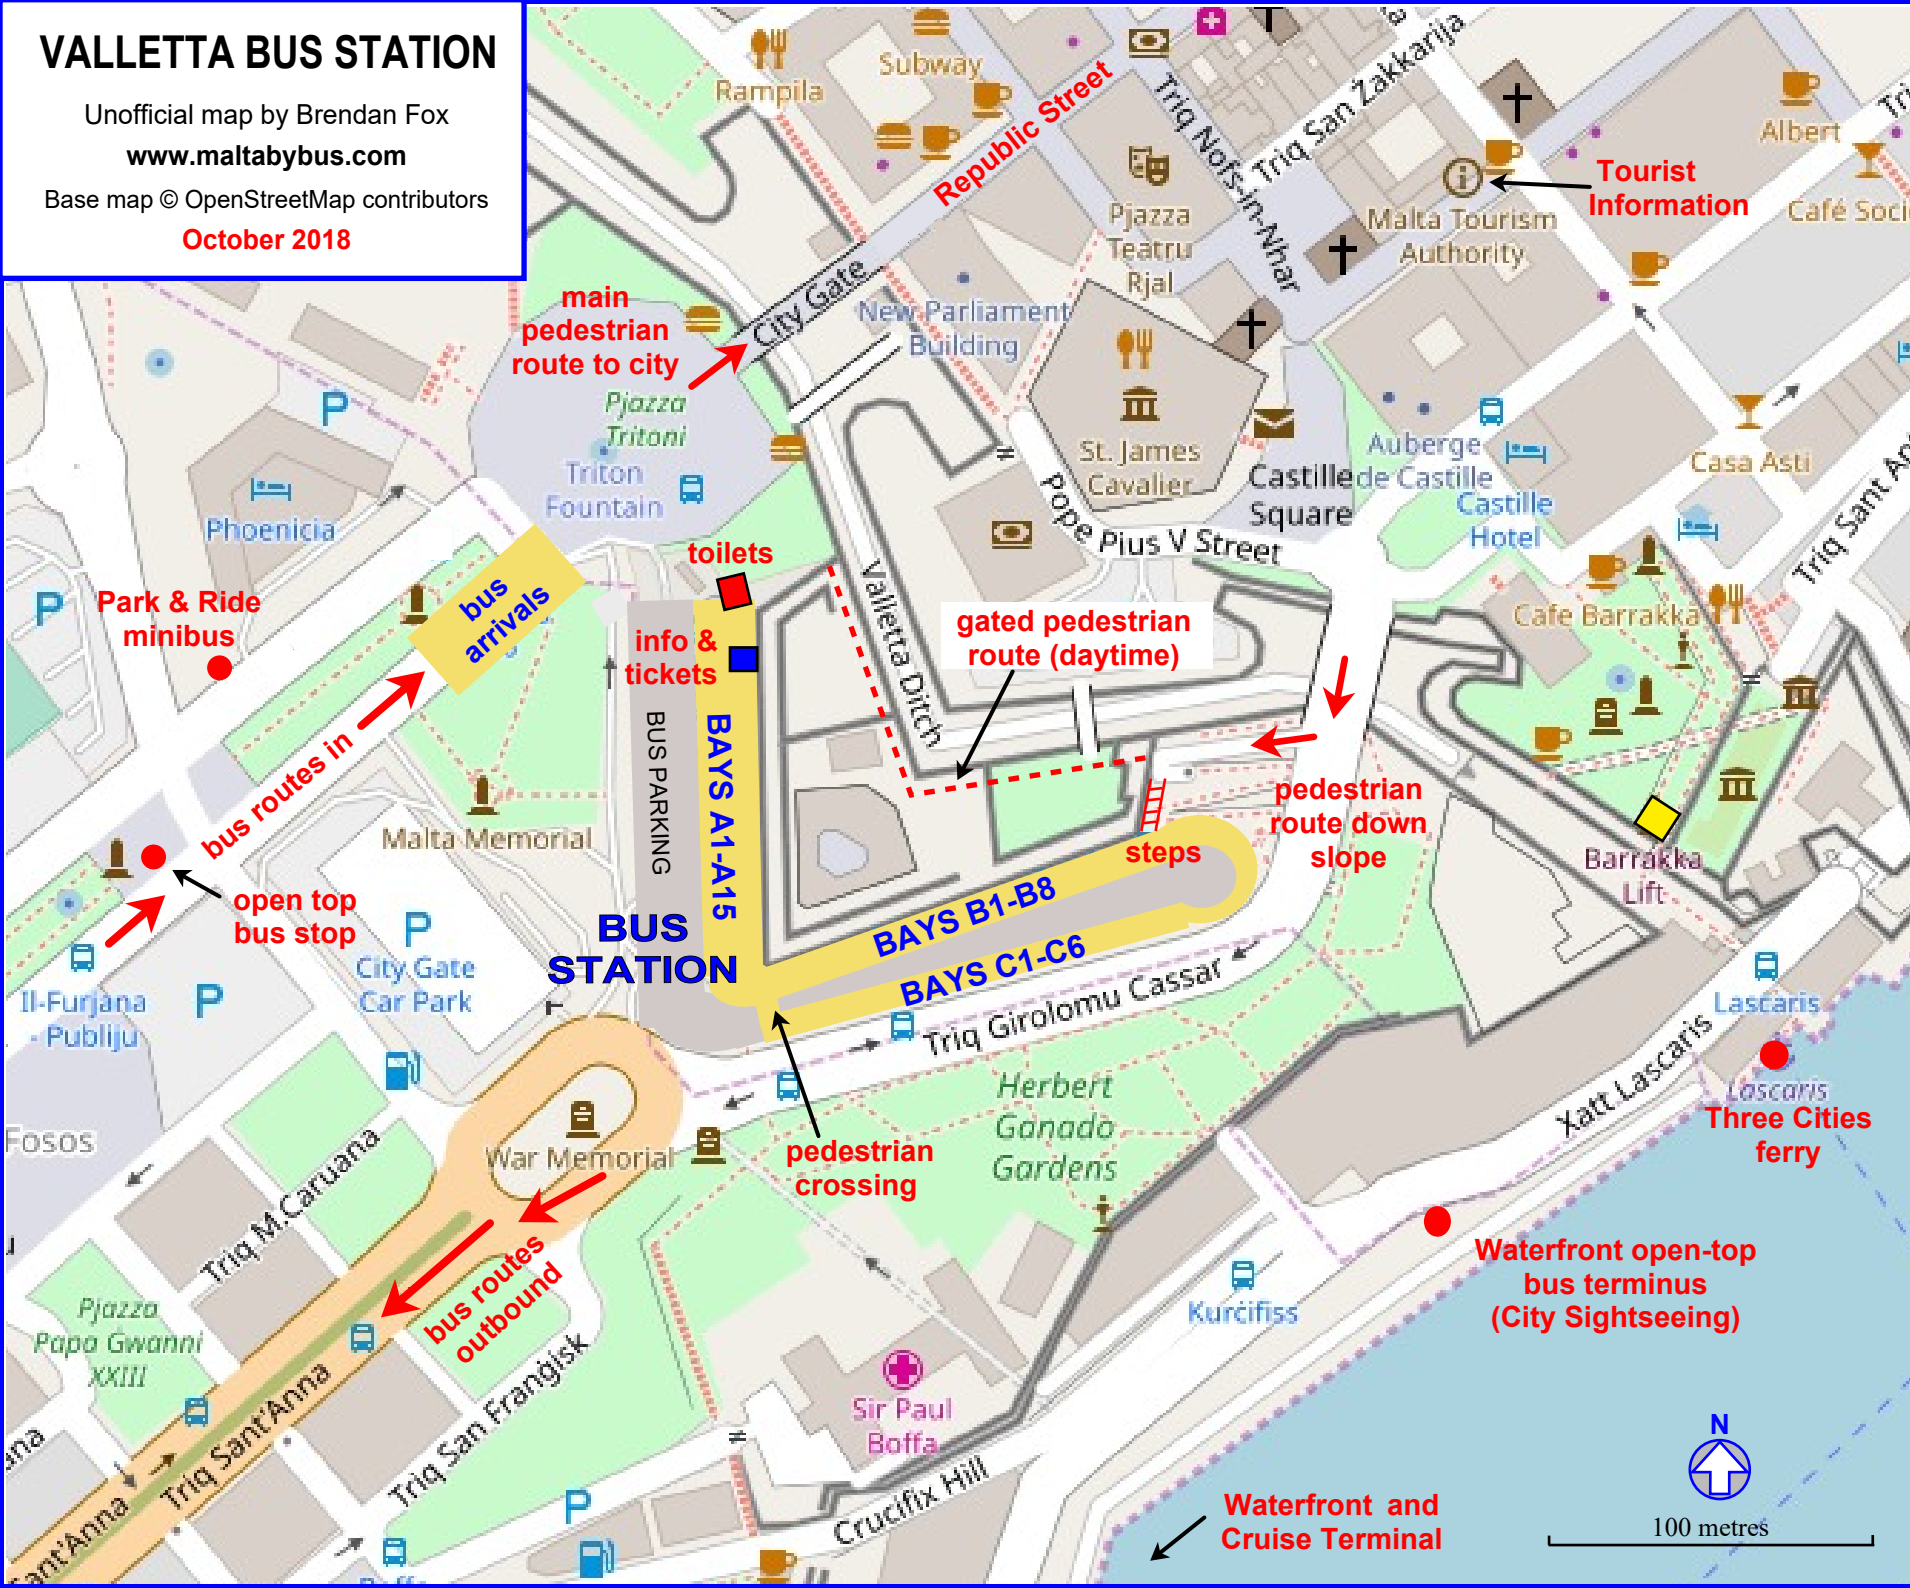

VALLETTA BUS STATION

Unofficial map by Brendan Fox

www.maltabybus.com

Base map © OpenStreetMap contributors

October 2018

BUS STATION BAYS

BAY	ROUTES
A1	122 130 133 N13
A2	1 2
A3	3 4
A4	71 73
A5	72 74
A6	81 85 TD10
A7	82
A8	80 84
A9	83 88
A10	90 94
A11	91
A12	92 93
A13	13 13A
A14	14 16 TD13
A15	15
B1	
B2	
B3	21 22 X4
B4	24 25 32 35
B5	31 45 48
B6	41 42 49 250
B7	44 47 238 TD9
B8	43 46 260
C1	50 58 58A
C2	51 52 53
C3	54 56
C4	61
C5	62
C6	63 64

Buses may depart from an adjacent bay if the bay is occupied