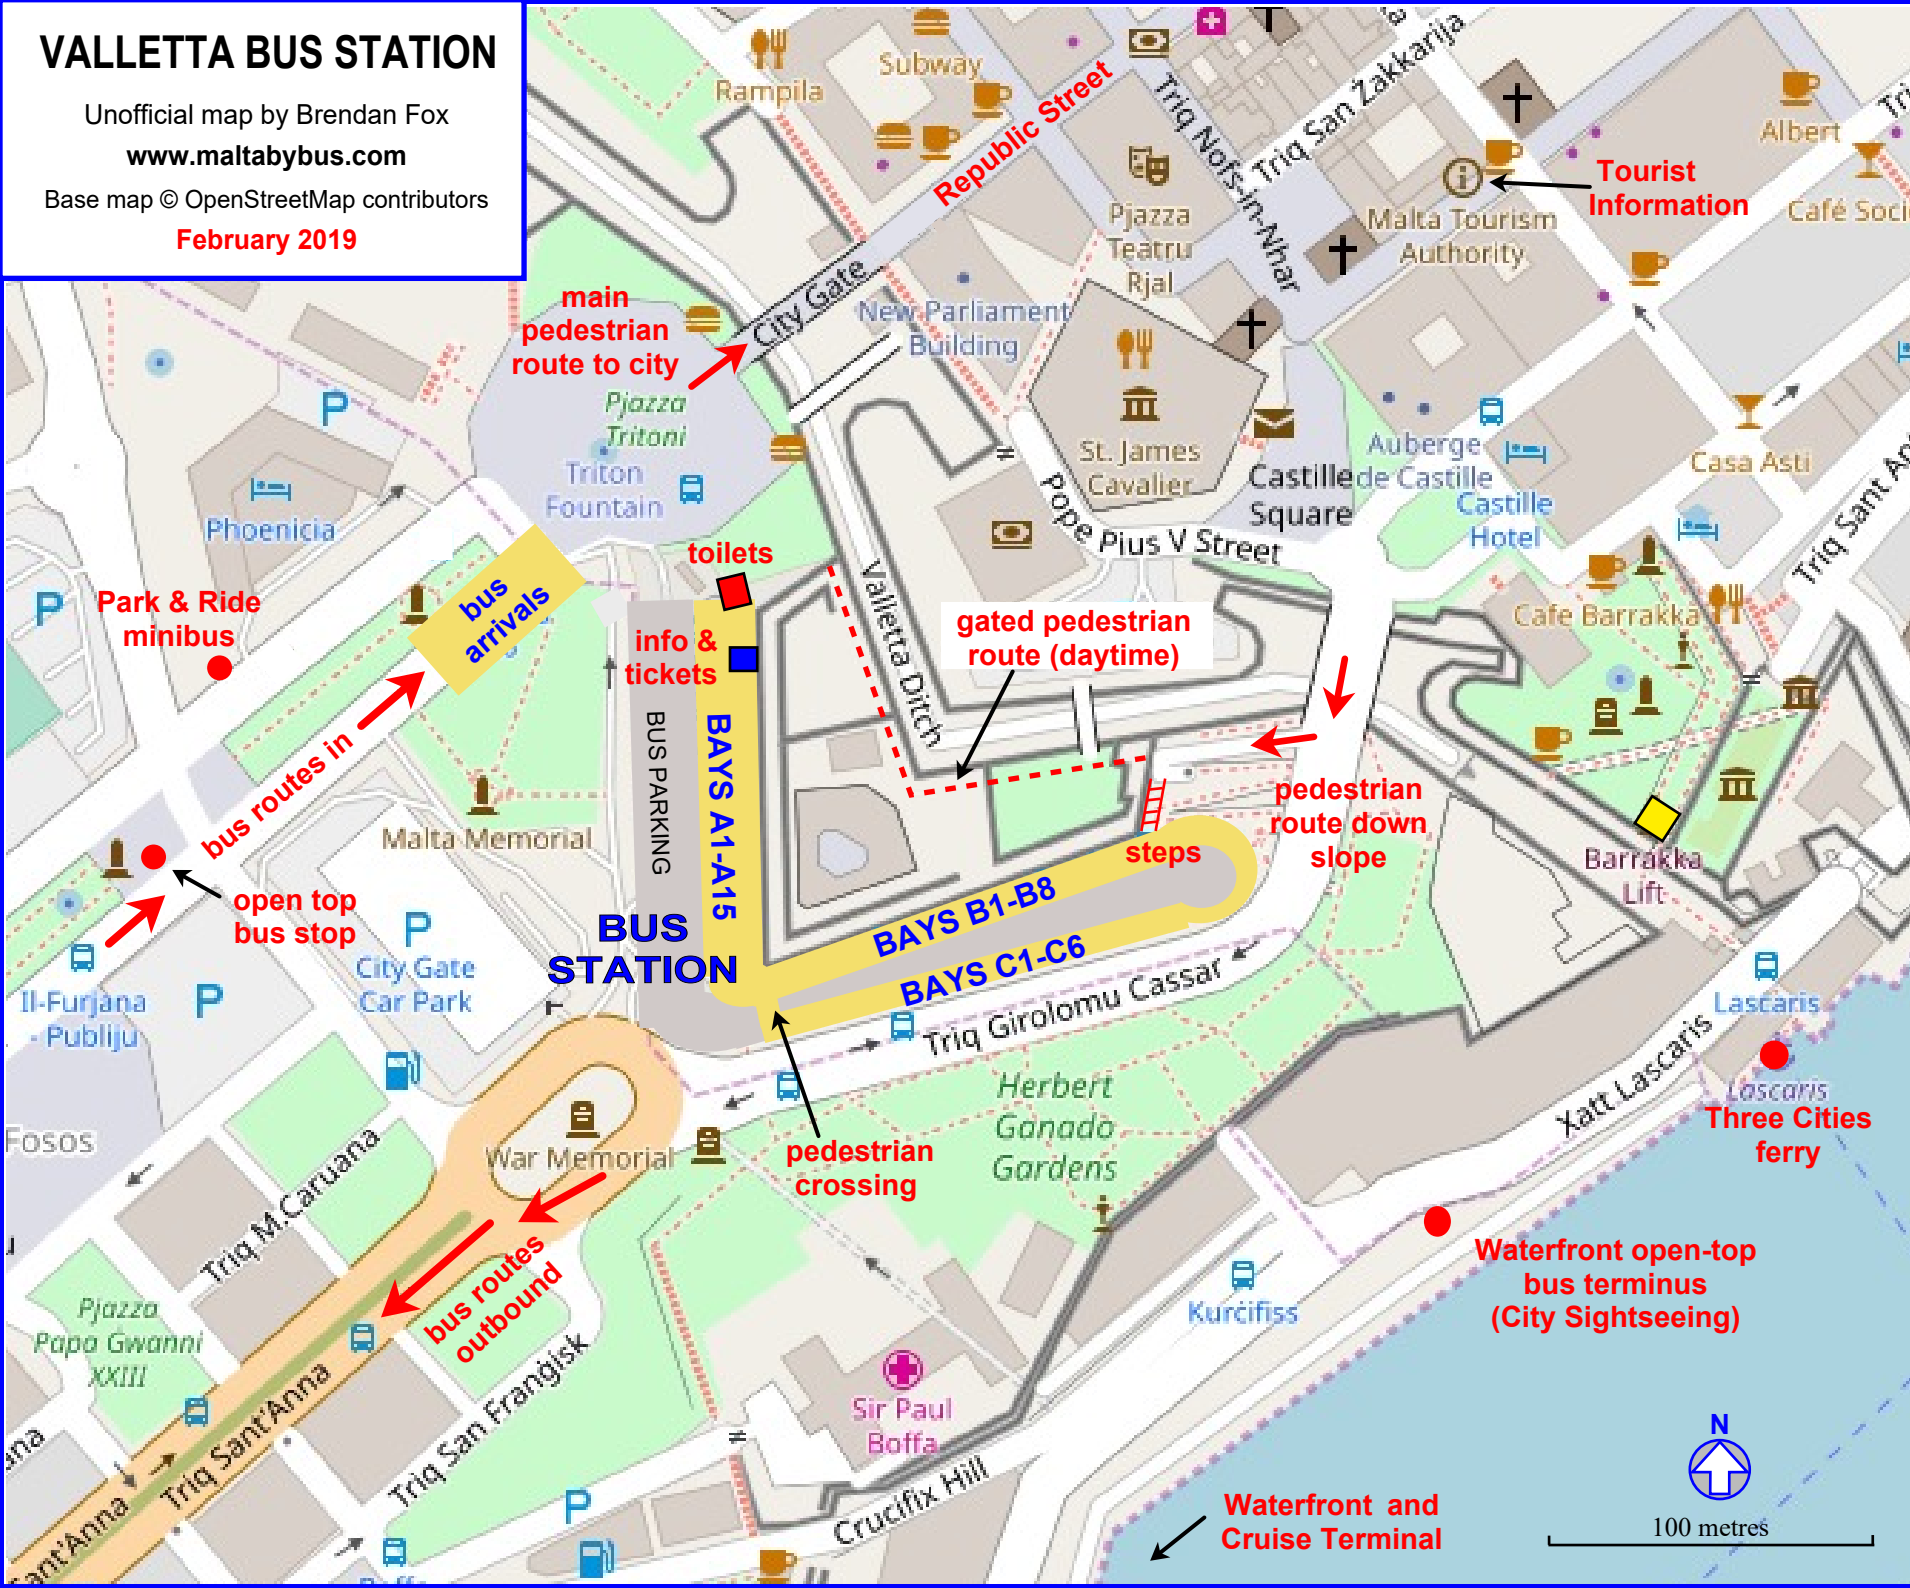

# VALLETTA BUS STATION

Unofficial map by Brendan Fox

[www.maltabybus.com](http://www.maltabybus.com)

Base map © OpenStreetMap contributors

February 2019

## BUS STATION BAYS

BAY	ROUTES
A1	122 130 133 N13
A2	1 2
A3	3 4
A4	71 73
A5	72 74
A6	81 85 TD10
A7	82
A8	80 84
A9	83 88
A10	90 94
A11	91
A12	92 93
A13	13 13A
A14	14 16
A15	15 TD13
B1	
B2	
B3	21 22 X4
B4	24 25 32 35
B5	31 45 48
B6	41 42 49 250
B7	44 47 238
B8	43 46 260
C1	50 58 58A
C2	51 52 53
C3	54 56
C4	61
C5	62
C6	63 64

Buses may depart from an adjacent bay if the bay is occupied