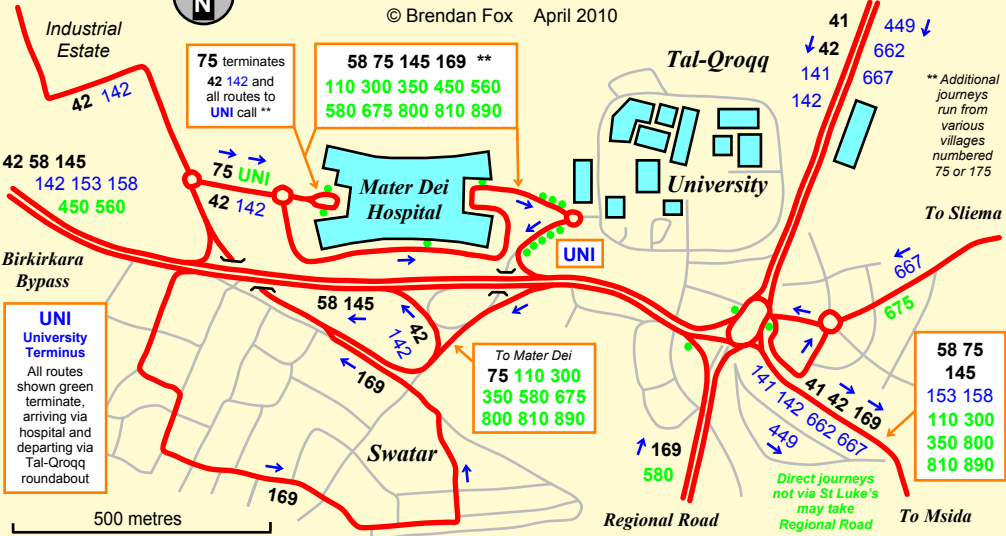

To San Gwann

MATER DEI HOSPITAL / UNIVERSITY

© Brendan Fox April 2010

Regional Road

500 metres

110 University / Mater Dei routes **58** Main Valletta routes **667** Infrequent Valletta routes