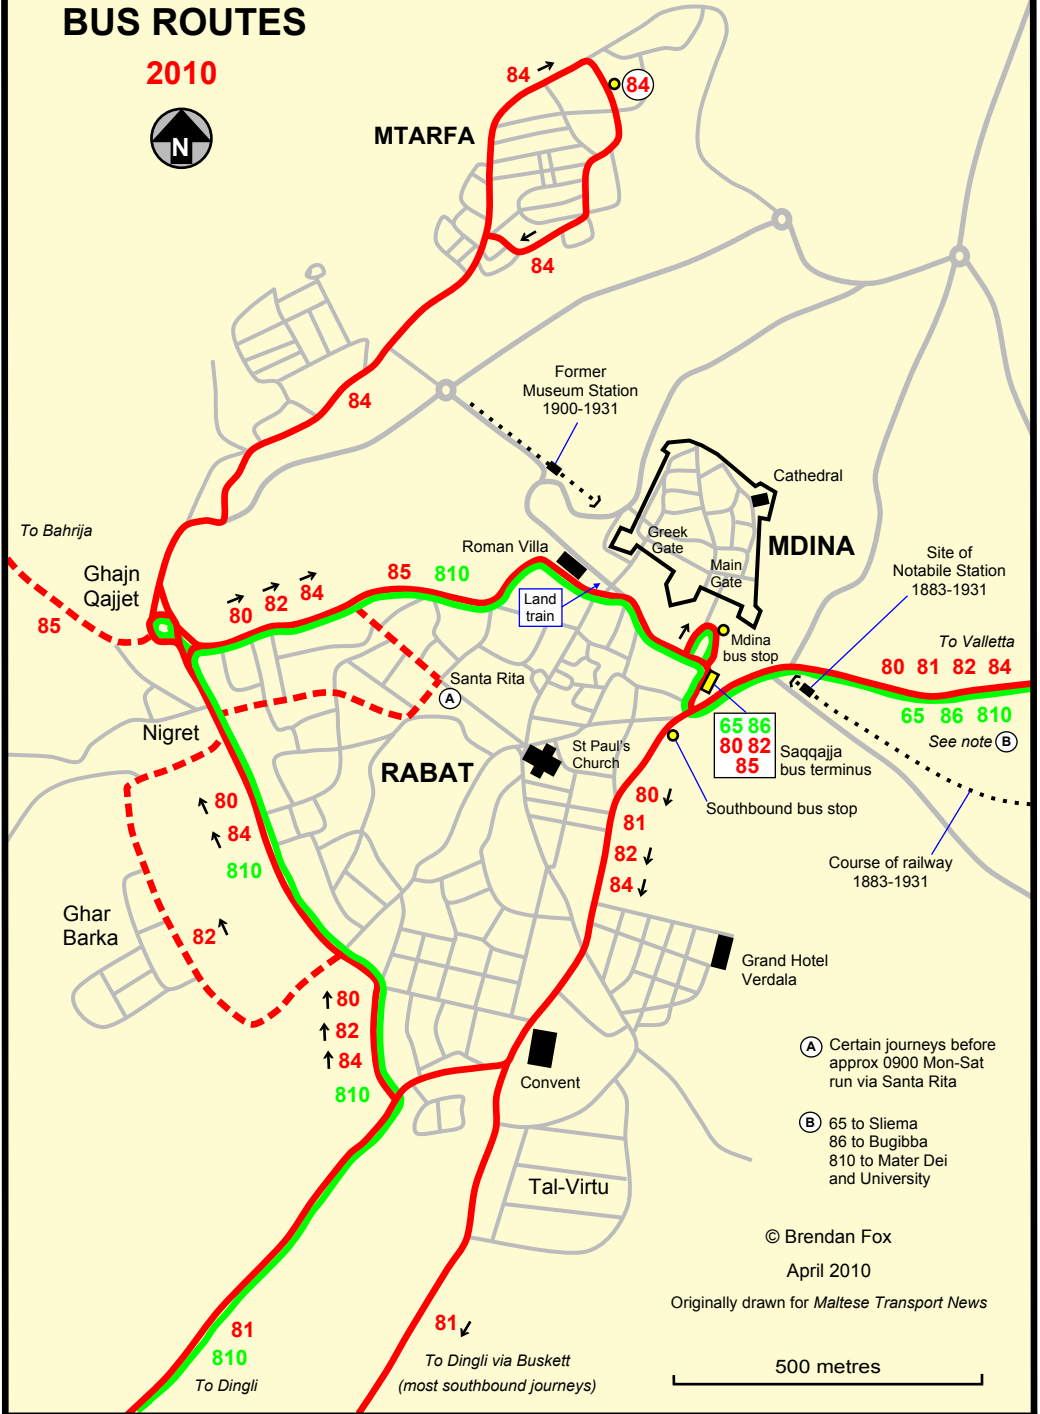

RABAT BUS ROUTES

2010

(A) Certain journeys before approx 0900 Mon-Sat run via Santa Rita

(B) 65 to Sliema
86 to Bugibba
810 to Mater Dei and University

© Brendan Fox

April 2010

Originally drawn for *Maltese Transport News*

500 metres

81
810
To Dingli

81
To Dingli via Buskett
(most southbound journeys)