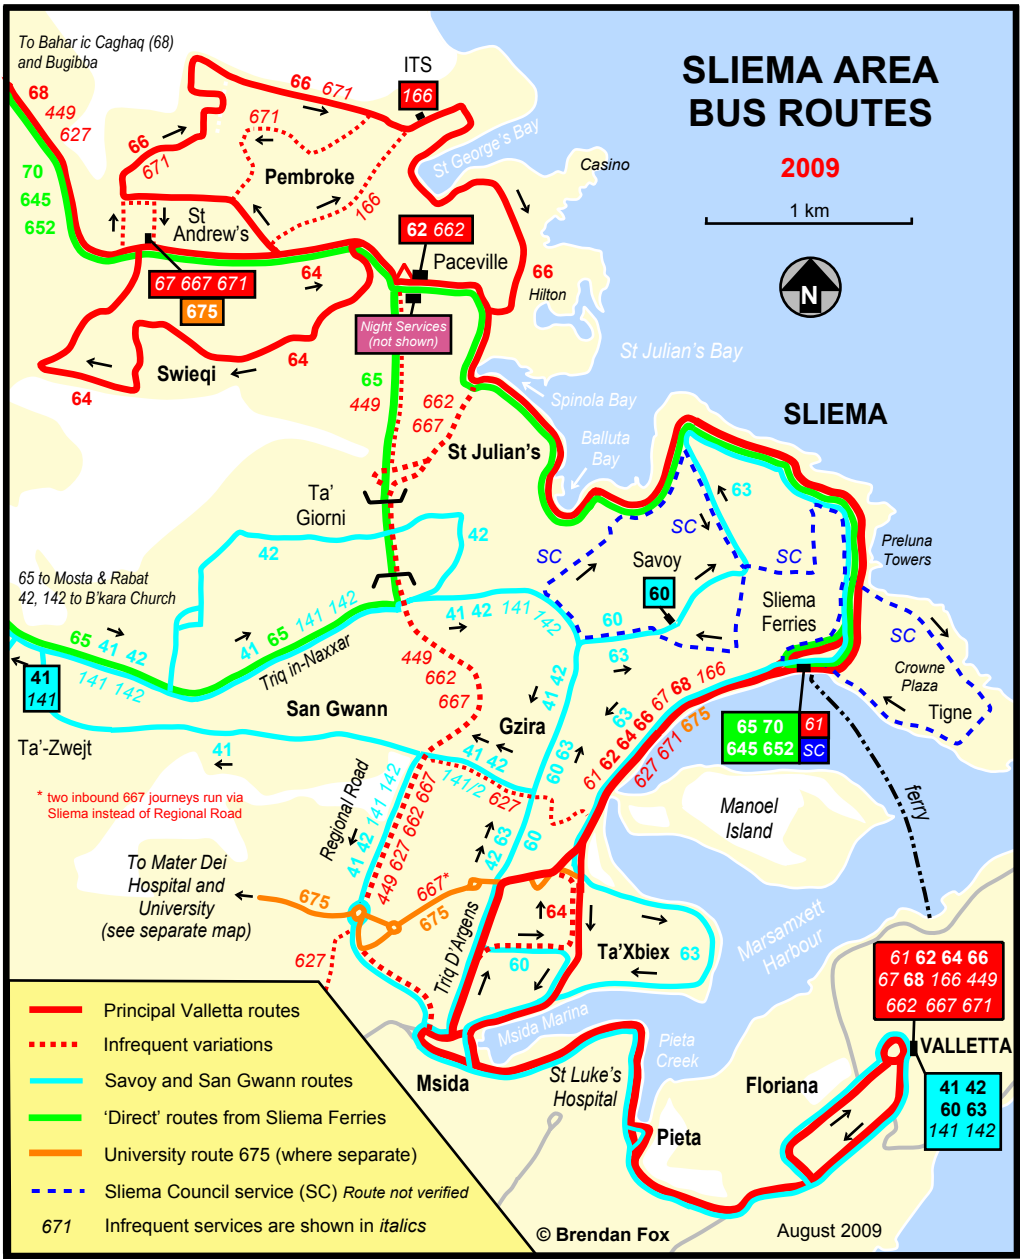

SLIEMA AREA BUS ROUTES

2009

1 km

To Bahar ic Caghaq (68) and Bugibba

65 to Mosta & Rabat
42, 142 to B'kara Church

* two inbound 667 journeys run via Sliema instead of Regional Road

To Mater Dei Hospital and University (see separate map)

- Principal Valletta routes
- - - Infrequent variations
- Savoy and San Gwann routes
- 'Direct' routes from Sliema Ferries
- University route 675 (where separate)
- - - Sliema Council service (SC) *Route not verified*
- 671* Infrequent services are shown in italics