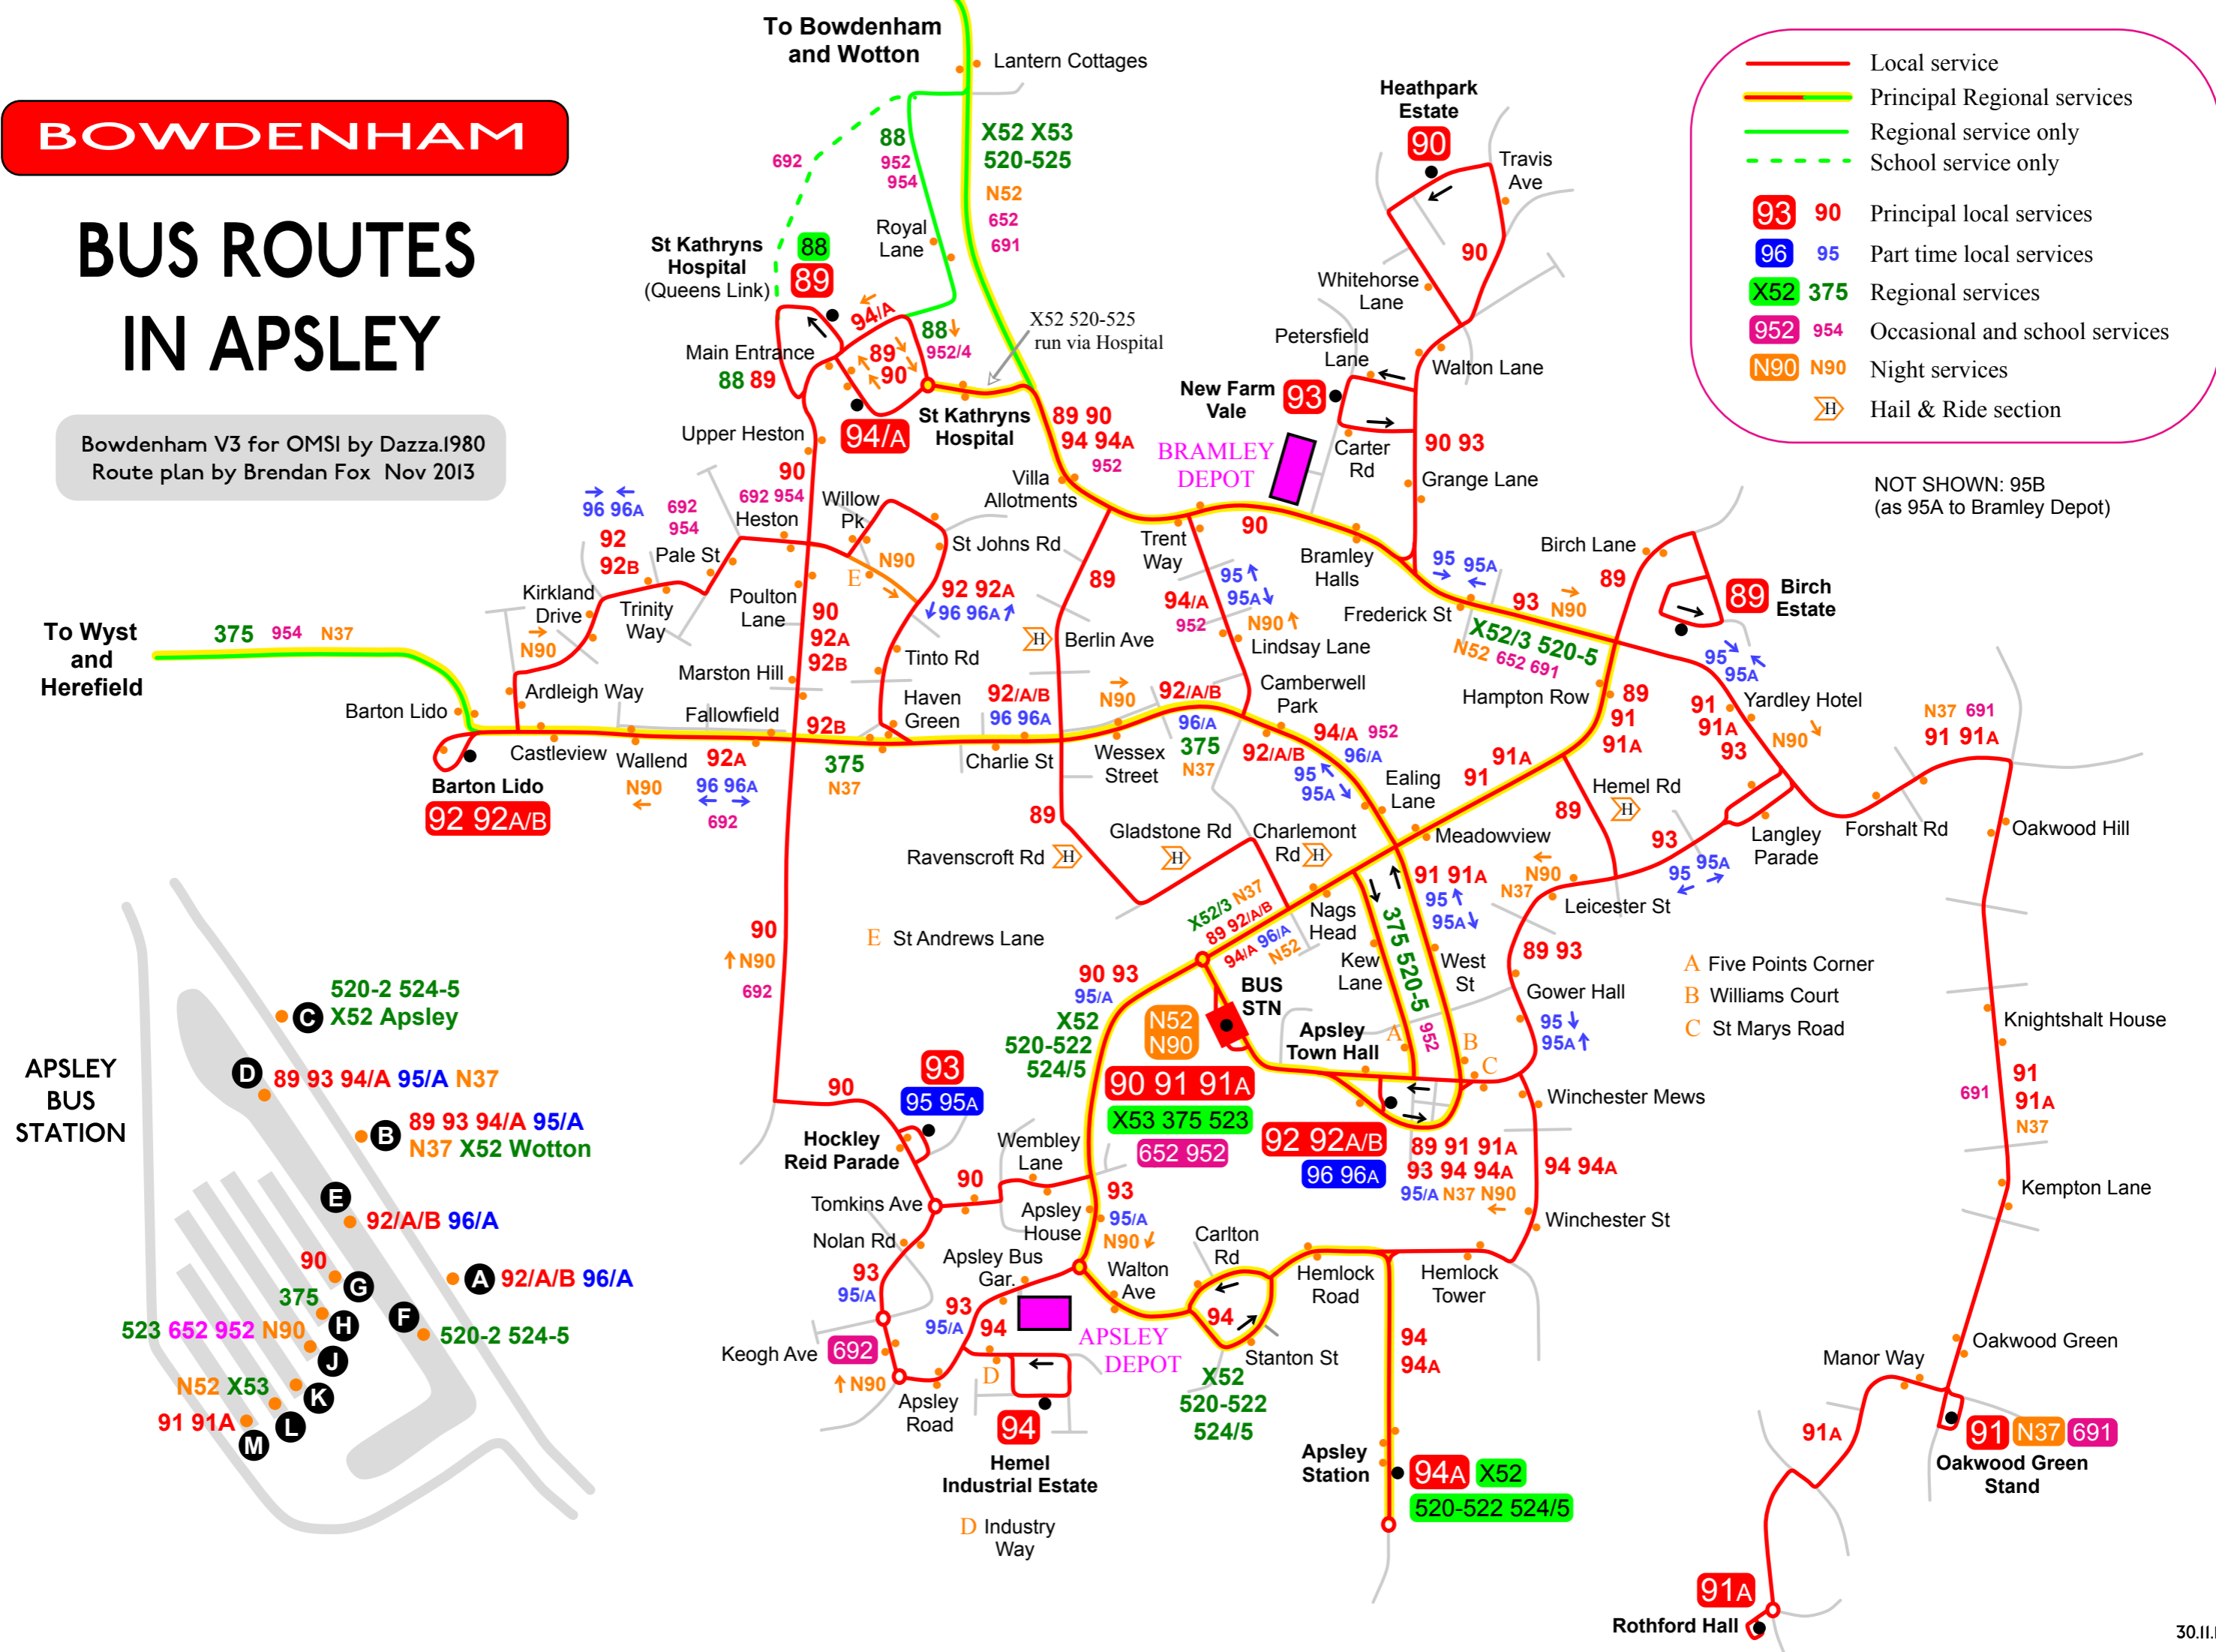

# BOWDENHAM

## BUS ROUTES IN APSLEY

Bowdenham V3 for OMSI by Dazza.1980  
Route plan by Brendan Fox Nov 2013

- Local service
- Principal Regional services
- Regional service only
- School service only
- 93 90 Principal local services
- 96 95 Part time local services
- X52 375 Regional services
- 952 954 Occasional and school services
- N90 N90 Night services
- Hail & Ride section

NOT SHOWN: 95B  
(as 95A to Bramley Depot)

- A Five Points Corner
- B Williams Court
- C St Marys Road

**APSLEY BUS STATION**

- D 89 93 94/A 95/A N37
- B 89 93 94/A 95/A N37 X52 Wotton
- E 92/A/B 96/A
- G 90
- F 520-2 524-5
- A 92/A/B 96/A
- H 375
- I 523 652 952 N90
- J 91 91A
- K N52 X53
- L 91 91A
- M 91 91A