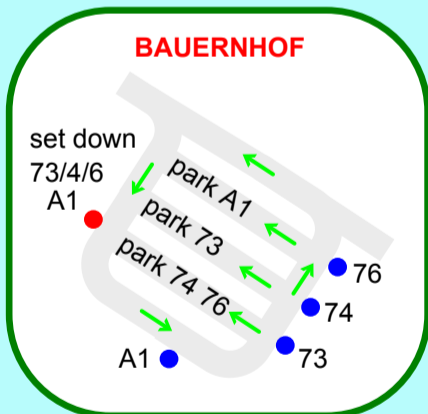

GREAT GRUNDORF

NORTHERN AREA BUS ROUTES

Great Grundorf 2
 by 3D Transport Studio
 for OMSI bus simulator
 Route plan by Brendan Fox
www.globestudios.co.uk