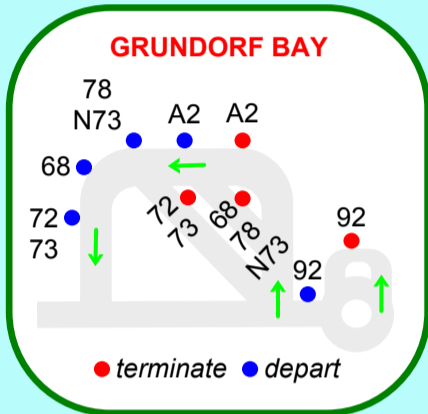

GREAT GRUNDORF

NORTHERN AREA BUS ROUTES

Great Grundorf 2
 by 3D Transport Studio
 for OMSI bus simulator
 Route plan by Brendan Fox
www.globestudios.co.uk