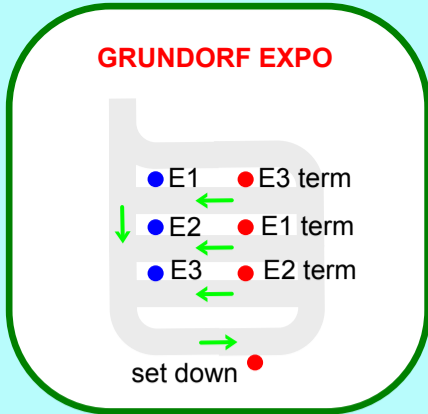

GREAT GRUNDORF

NORTHERN AREA BUS ROUTES

Great Grundorf 2
 by 3D Transport Studio
 for OMSI bus simulator
 Route plan by Brendan Fox
www.globestudios.co.uk