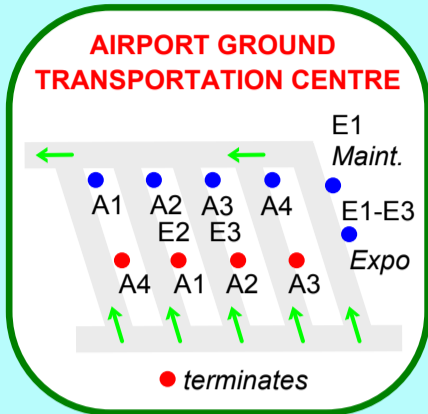

GREAT GRUNDORF

NORTHERN AREA BUS ROUTES

Great Grundorf 2
 by 3D Transport Studio
 for OMSI bus simulator
 Route plan by Brendan Fox
www.globestudios.co.uk