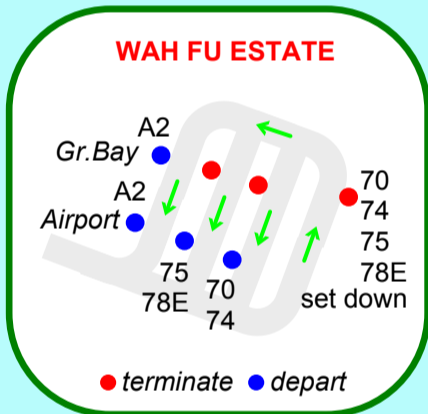

GREAT GRUNDORF

NORTHERN AREA BUS ROUTES

Great Grundorf 2
 by 3D Transport Studio
 for OMSI bus simulator
 Route plan by Brendan Fox
www.globestudios.co.uk