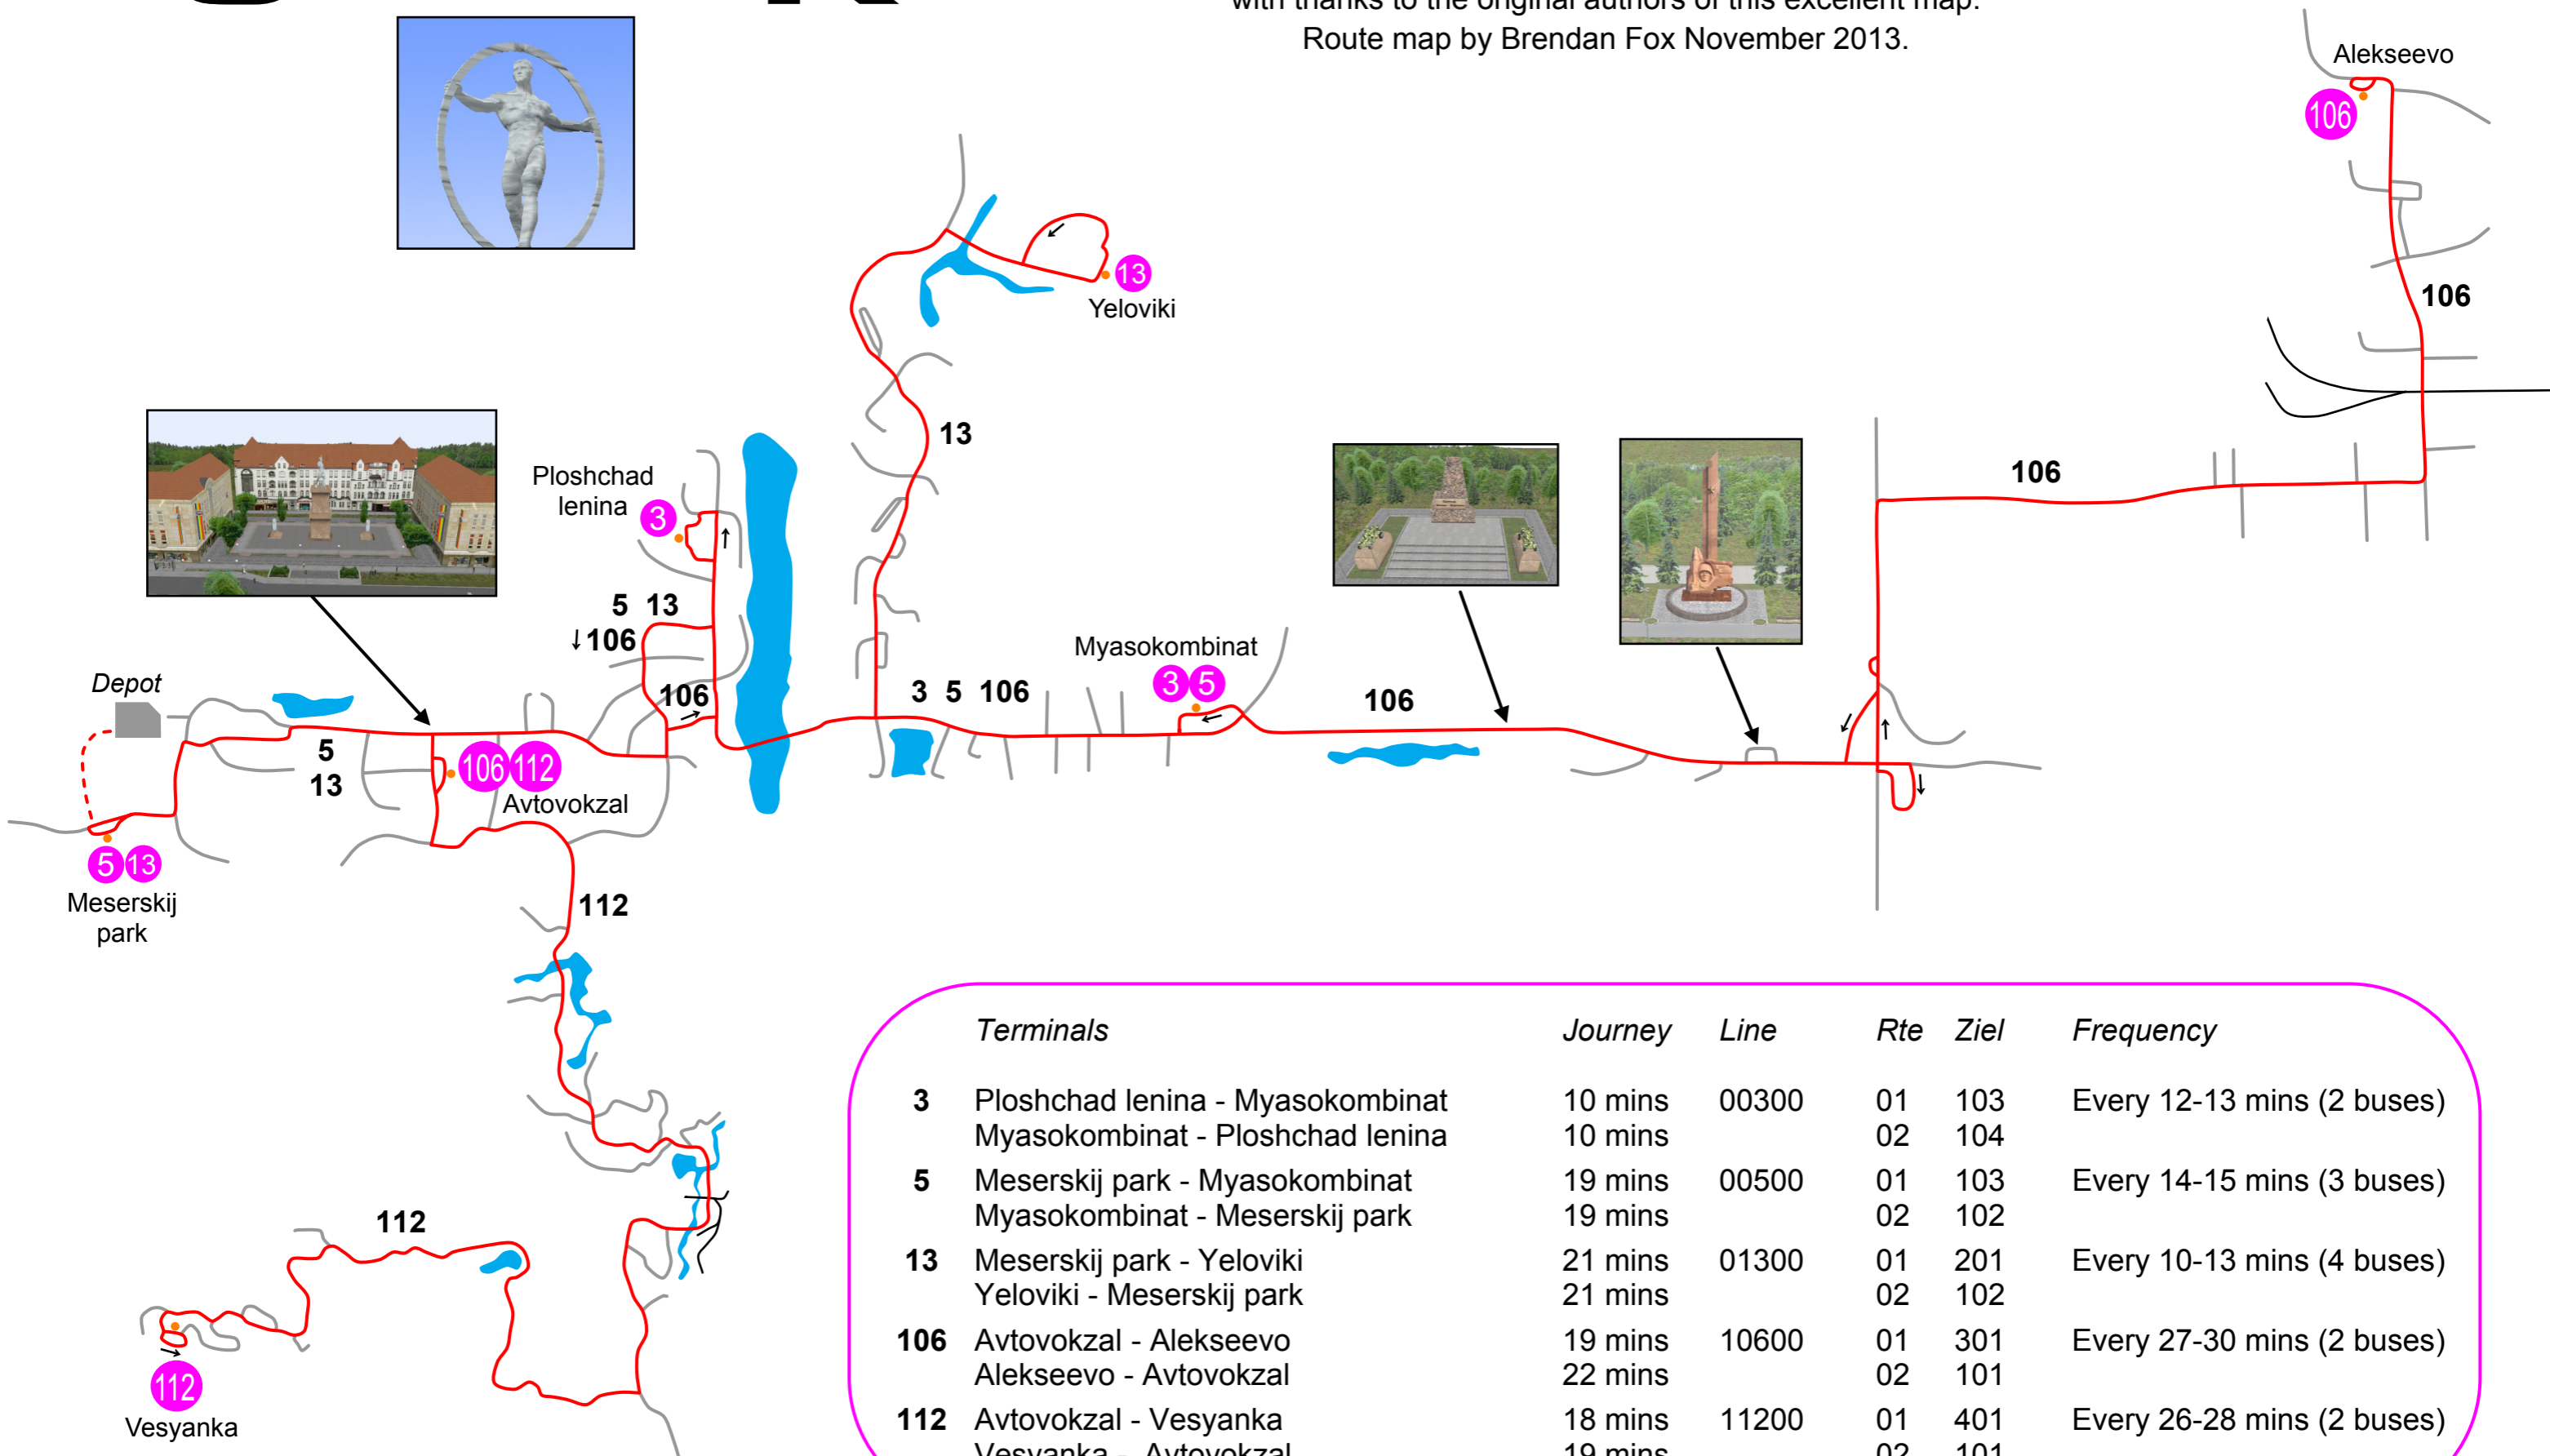

OMNINSK

Route Map of Omninsk version 1.0 (April 2012) for OMSI by Alex Azarh
with thanks to the original authors of this excellent map.
Route map by Brendan Fox November 2013.

<i>Terminals</i>	<i>Journey</i>	<i>Line</i>	<i>Rte</i>	<i>Ziel</i>	<i>Frequency</i>
3 Ploshchad lenina - Myasokombinat	10 mins	00300	01	103	Every 12-13 mins (2 buses)
Myasokombinat - Ploshchad lenina	10 mins		02	104	
5 Meserskij park - Myasokombinat	19 mins	00500	01	103	Every 14-15 mins (3 buses)
Myasokombinat - Meserskij park	19 mins		02	102	
13 Meserskij park - Yeloviki	21 mins	01300	01	201	Every 10-13 mins (4 buses)
Yeloviki - Meserskij park	21 mins		02	102	
106 Avtovokzal - Alekseevo	19 mins	10600	01	301	Every 27-30 mins (2 buses)
Alekseevo - Avtovokzal	22 mins		02	101	
112 Avtovokzal - Vesnyanka	18 mins	11200	01	401	Every 26-28 mins (2 buses)
Vesnyanka - Avtovokzal	19 mins		02	101	