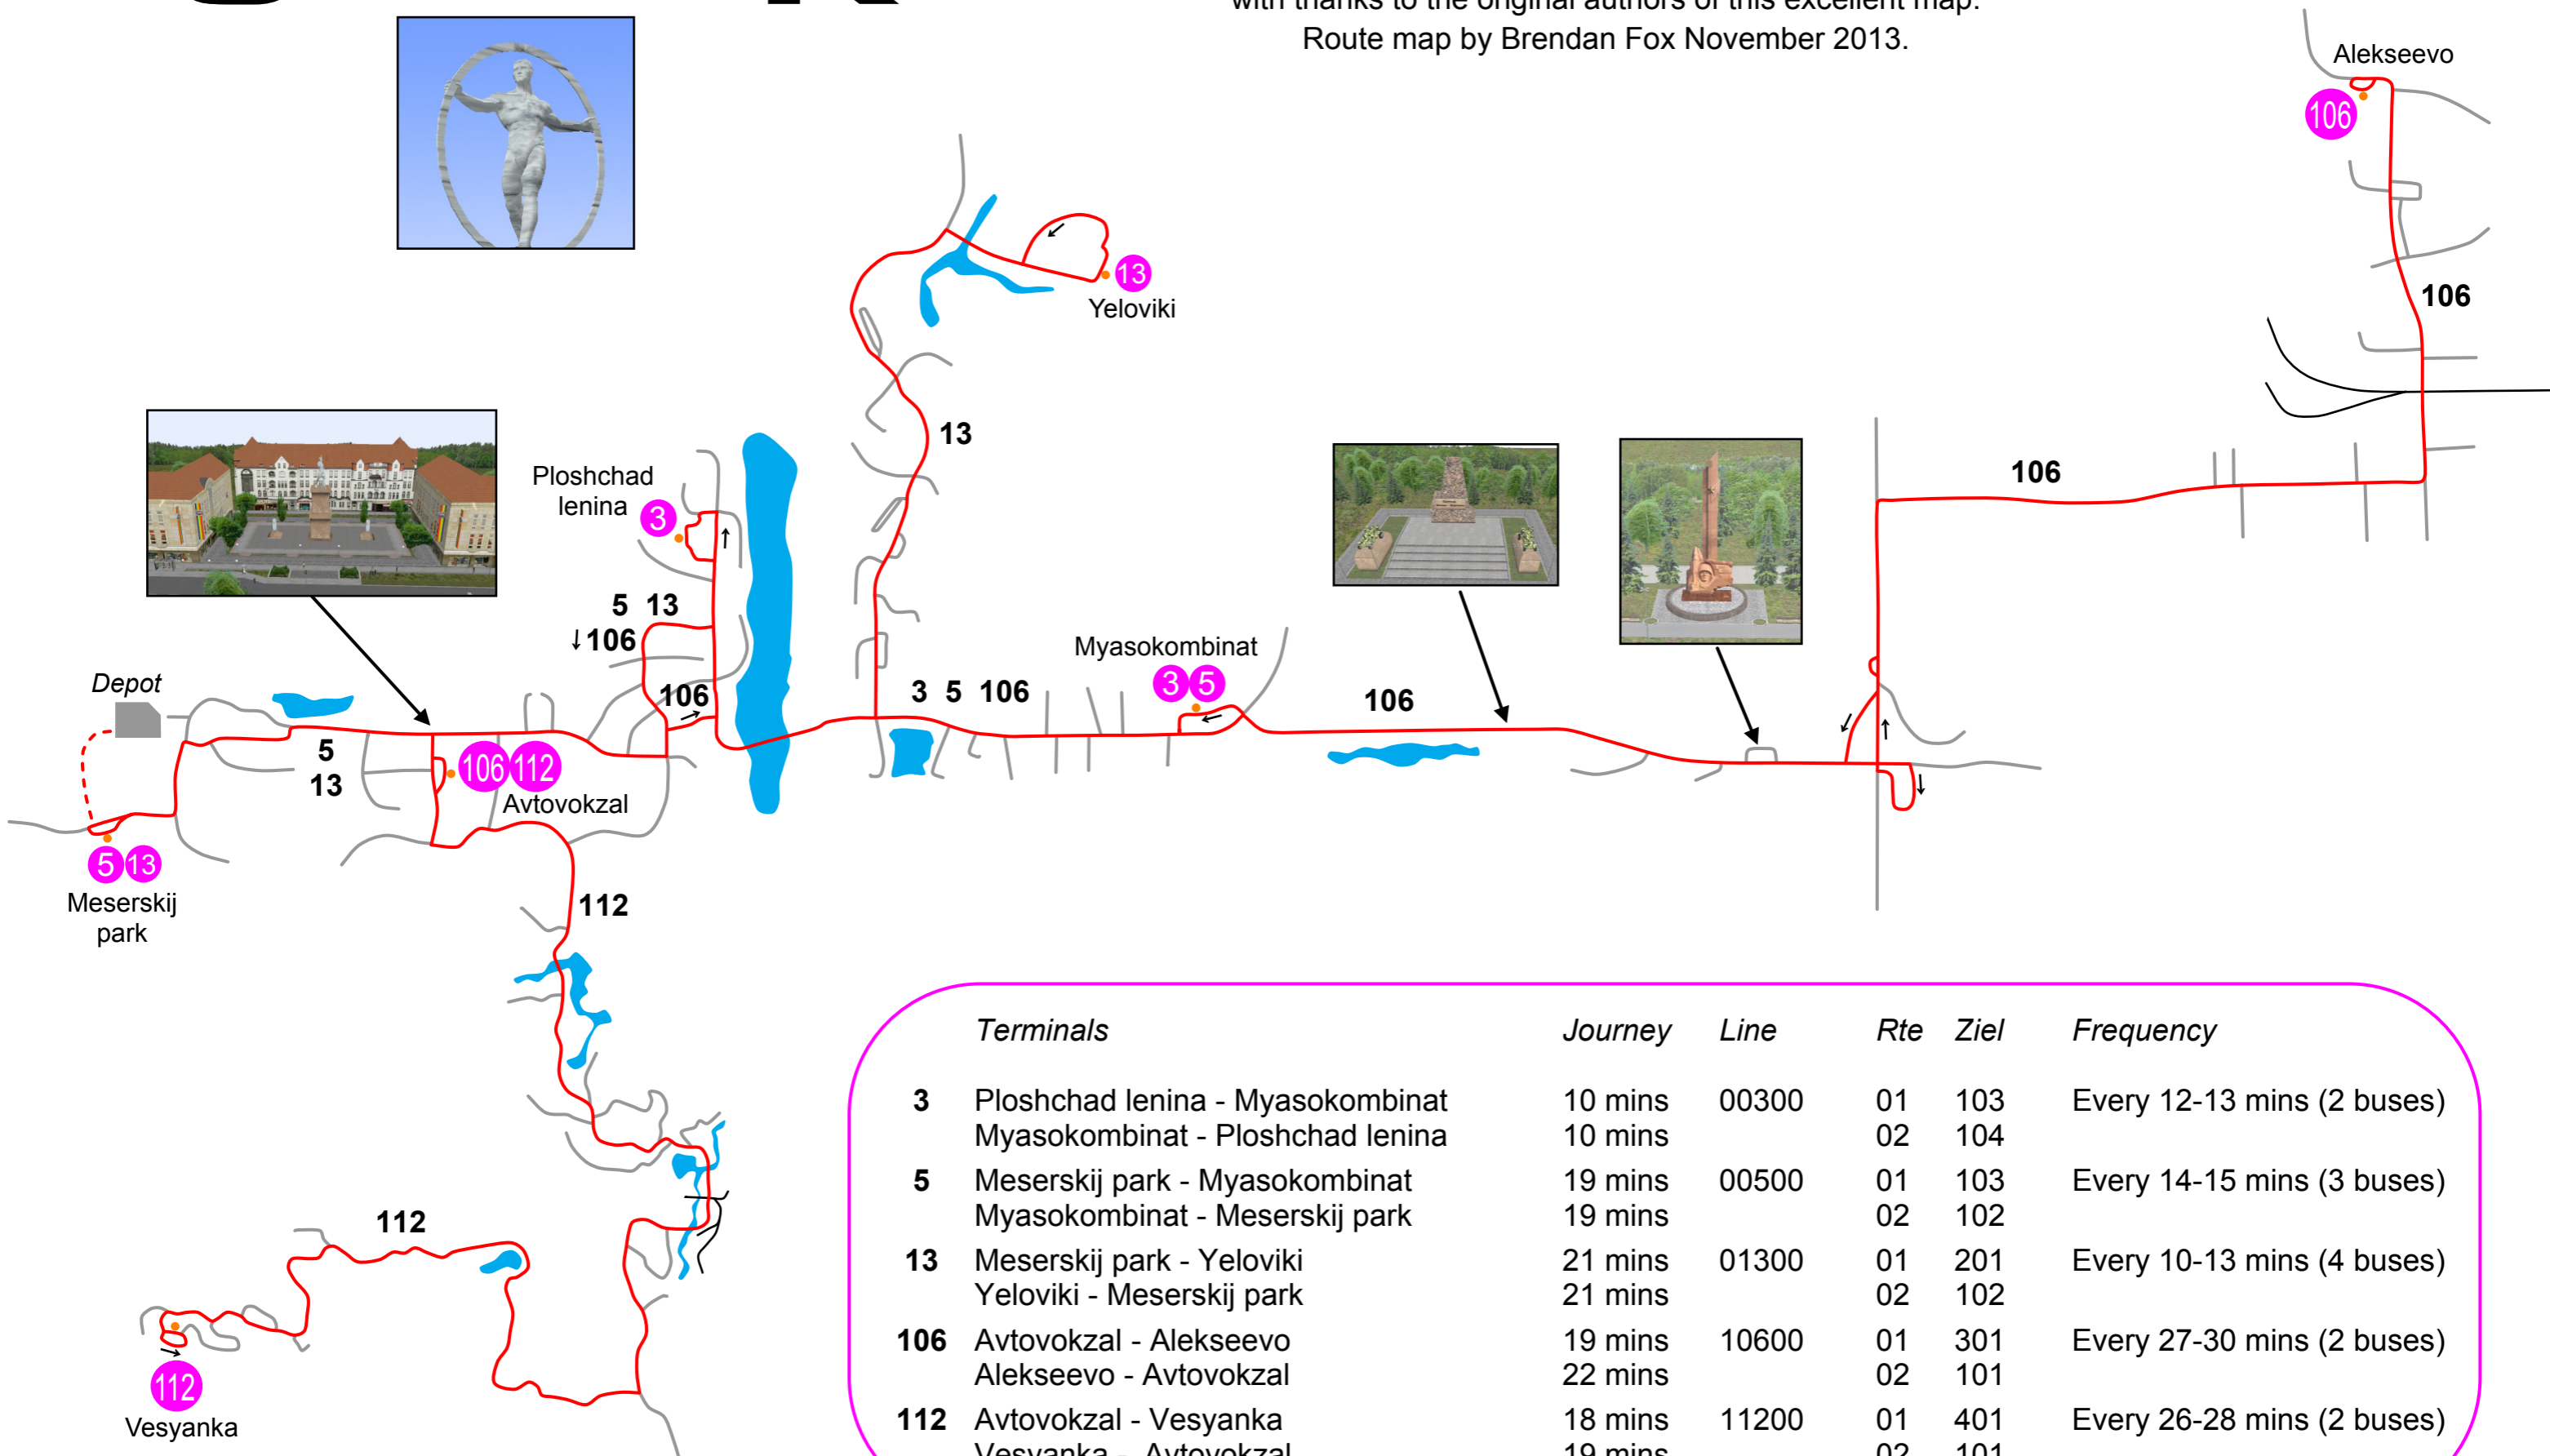

OMNINSK

Route Map of Omninsk version 1.0 (April 2012) for OMSI by Alex Azarh
with thanks to the original authors of this excellent map.
Route map by Brendan Fox November 2013.

Terminals	Journey	Line	Rte	Ziel	Frequency
3 Ploshchad lenina - Myasokombinat Myasokombinat - Ploshchad lenina	10 mins	00300	01	103	Every 12-13 mins (2 buses)
	10 mins		02	104	
5 Meserskij park - Myasokombinat Myasokombinat - Meserskij park	19 mins	00500	01	103	Every 14-15 mins (3 buses)
	19 mins		02	102	
13 Meserskij park - Yeloviki Yeloviki - Meserskij park	21 mins	01300	01	201	Every 10-13 mins (4 buses)
	21 mins		02	102	
106 Avtovokzal - Alekseevo Alekseevo - Avtovokzal	19 mins	10600	01	301	Every 27-30 mins (2 buses)
	22 mins		02	101	
112 Avtovokzal - Vesnyanka Vesnyanka - Avtovokzal	18 mins	11200	01	401	Every 26-28 mins (2 buses)
	19 mins		02	101	