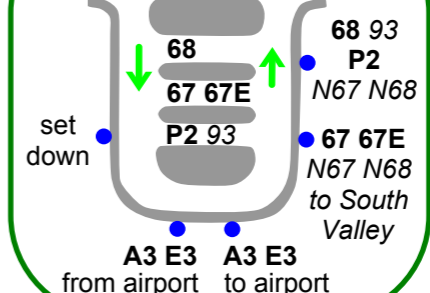

A3 E3 66
67 67E

70
 Yat Lam Estate

E3 P3 67E 69

E3 P3 67E 69

P3 67E
69

KEY

- Express routes
- Local routes
- Sundays only
- 67** Terminus
- 67E** Peak hour only
- A3** Airport Express
- Bus stop

Great Grundorf 2
 for OMSI bus simulator
 OMSI map by
3D Transport Studio
 Route plan by **Brendan Fox**
www.globestudios.co.uk

Mid Levels Plaza
P2 67
67E 68
 calling:
A3 E3

A3 E3

P2
67 67E 68

A3

E3 P2
67 67E 68

SOUTH VALLEY STATION

MID LEVELS PLAZA

RIVER SIDE