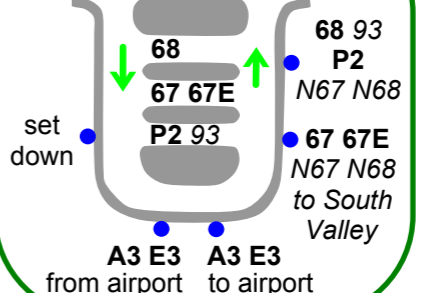

A3 E3 66
67 67E

70
 Yat Lam Estate

E3 P3 67E 69

E3 P3 67E 69

P3 67E
69

KEY

- Express routes
- Local routes
- Sundays only
- 67** Terminus
- 67E** Peak hour only
- A3** Airport Express
- Bus stop

Great Grundorf 2
 for OMSI bus simulator
 OMSI map by
3D Transport Studio
 Route plan by **Brendan Fox**
www.globestudios.co.uk

Mid Levels Plaza
P2 67
67E 68
 calling:
A3 E3

A3 E3
P2
67 67E 68

A3
 South Valley Hospital

E3 P2
67 67E 68

SOUTH VALLEY STATION

MID LEVELS PLAZA

RIVER SIDE