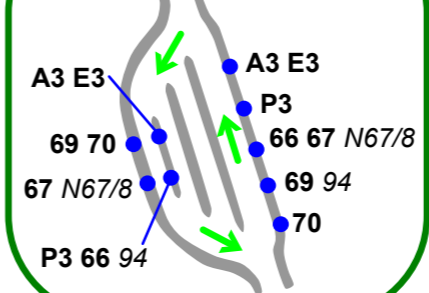

A4 P1 P2 P3
 to Hong Shing Port

A3 A4 E3
P1 68 69

A4 P1
P2 P3

A3 E3
P3 69

66
 South Valley Railway Station

A3 E3
P3 66
67 69 70

P2
68

DAYTIME ROUTES

A3 E3 66
67 67E

70
 Yat Lam Estate

E3 P3 67E 69

E3 P3 67E 69

P3 67E
69

KEY

- Express routes
- Local routes
- Sundays only
- 67** Terminus
- 67E** Peak hour only
- A3** Airport Express
- Bus stop

Great Grundorf 2
 for OMSI bus simulator
 OMSI map by
3D Transport Studio
 Route plan by **Brendan Fox**
www.globestudios.co.uk

Mid Levels Plaza
P2 67
67E 68
 calling:
A3 E3

A3 E3
P2
67 67E 68

A3
 South Valley Hospital

E3 P2
67 67E 68

SOUTH VALLEY STATION

MID LEVELS PLAZA

RIVER SIDE