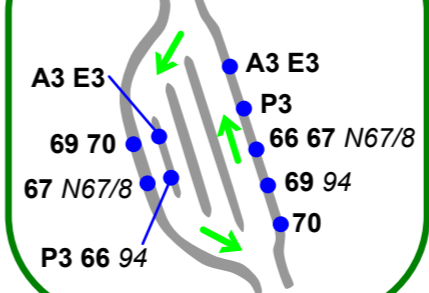

A3 E3 66
67 67E

70
 Yat Lam Estate

E3 P3 67E 69

E3 P3 67E 69

P3 67E
69

KEY

- Express routes
- Local routes
- Sundays only
- 67** Terminus
- 67E** Peak hour only
- A3** Airport Express
- Bus stop

Great Grundorf 2
 for OMSI bus simulator
 OMSI map by
3D Transport Studio
 Route plan by **Brendan Fox**
www.globestudios.co.uk

Mid Levels Plaza
P2 67
67E 68
 calling:
A3 E3

A3 E3

P2
67 67E 68

A3

E3 P2
67 67E 68

SOUTH VALLEY STATION

MID LEVELS PLAZA

RIVER SIDE