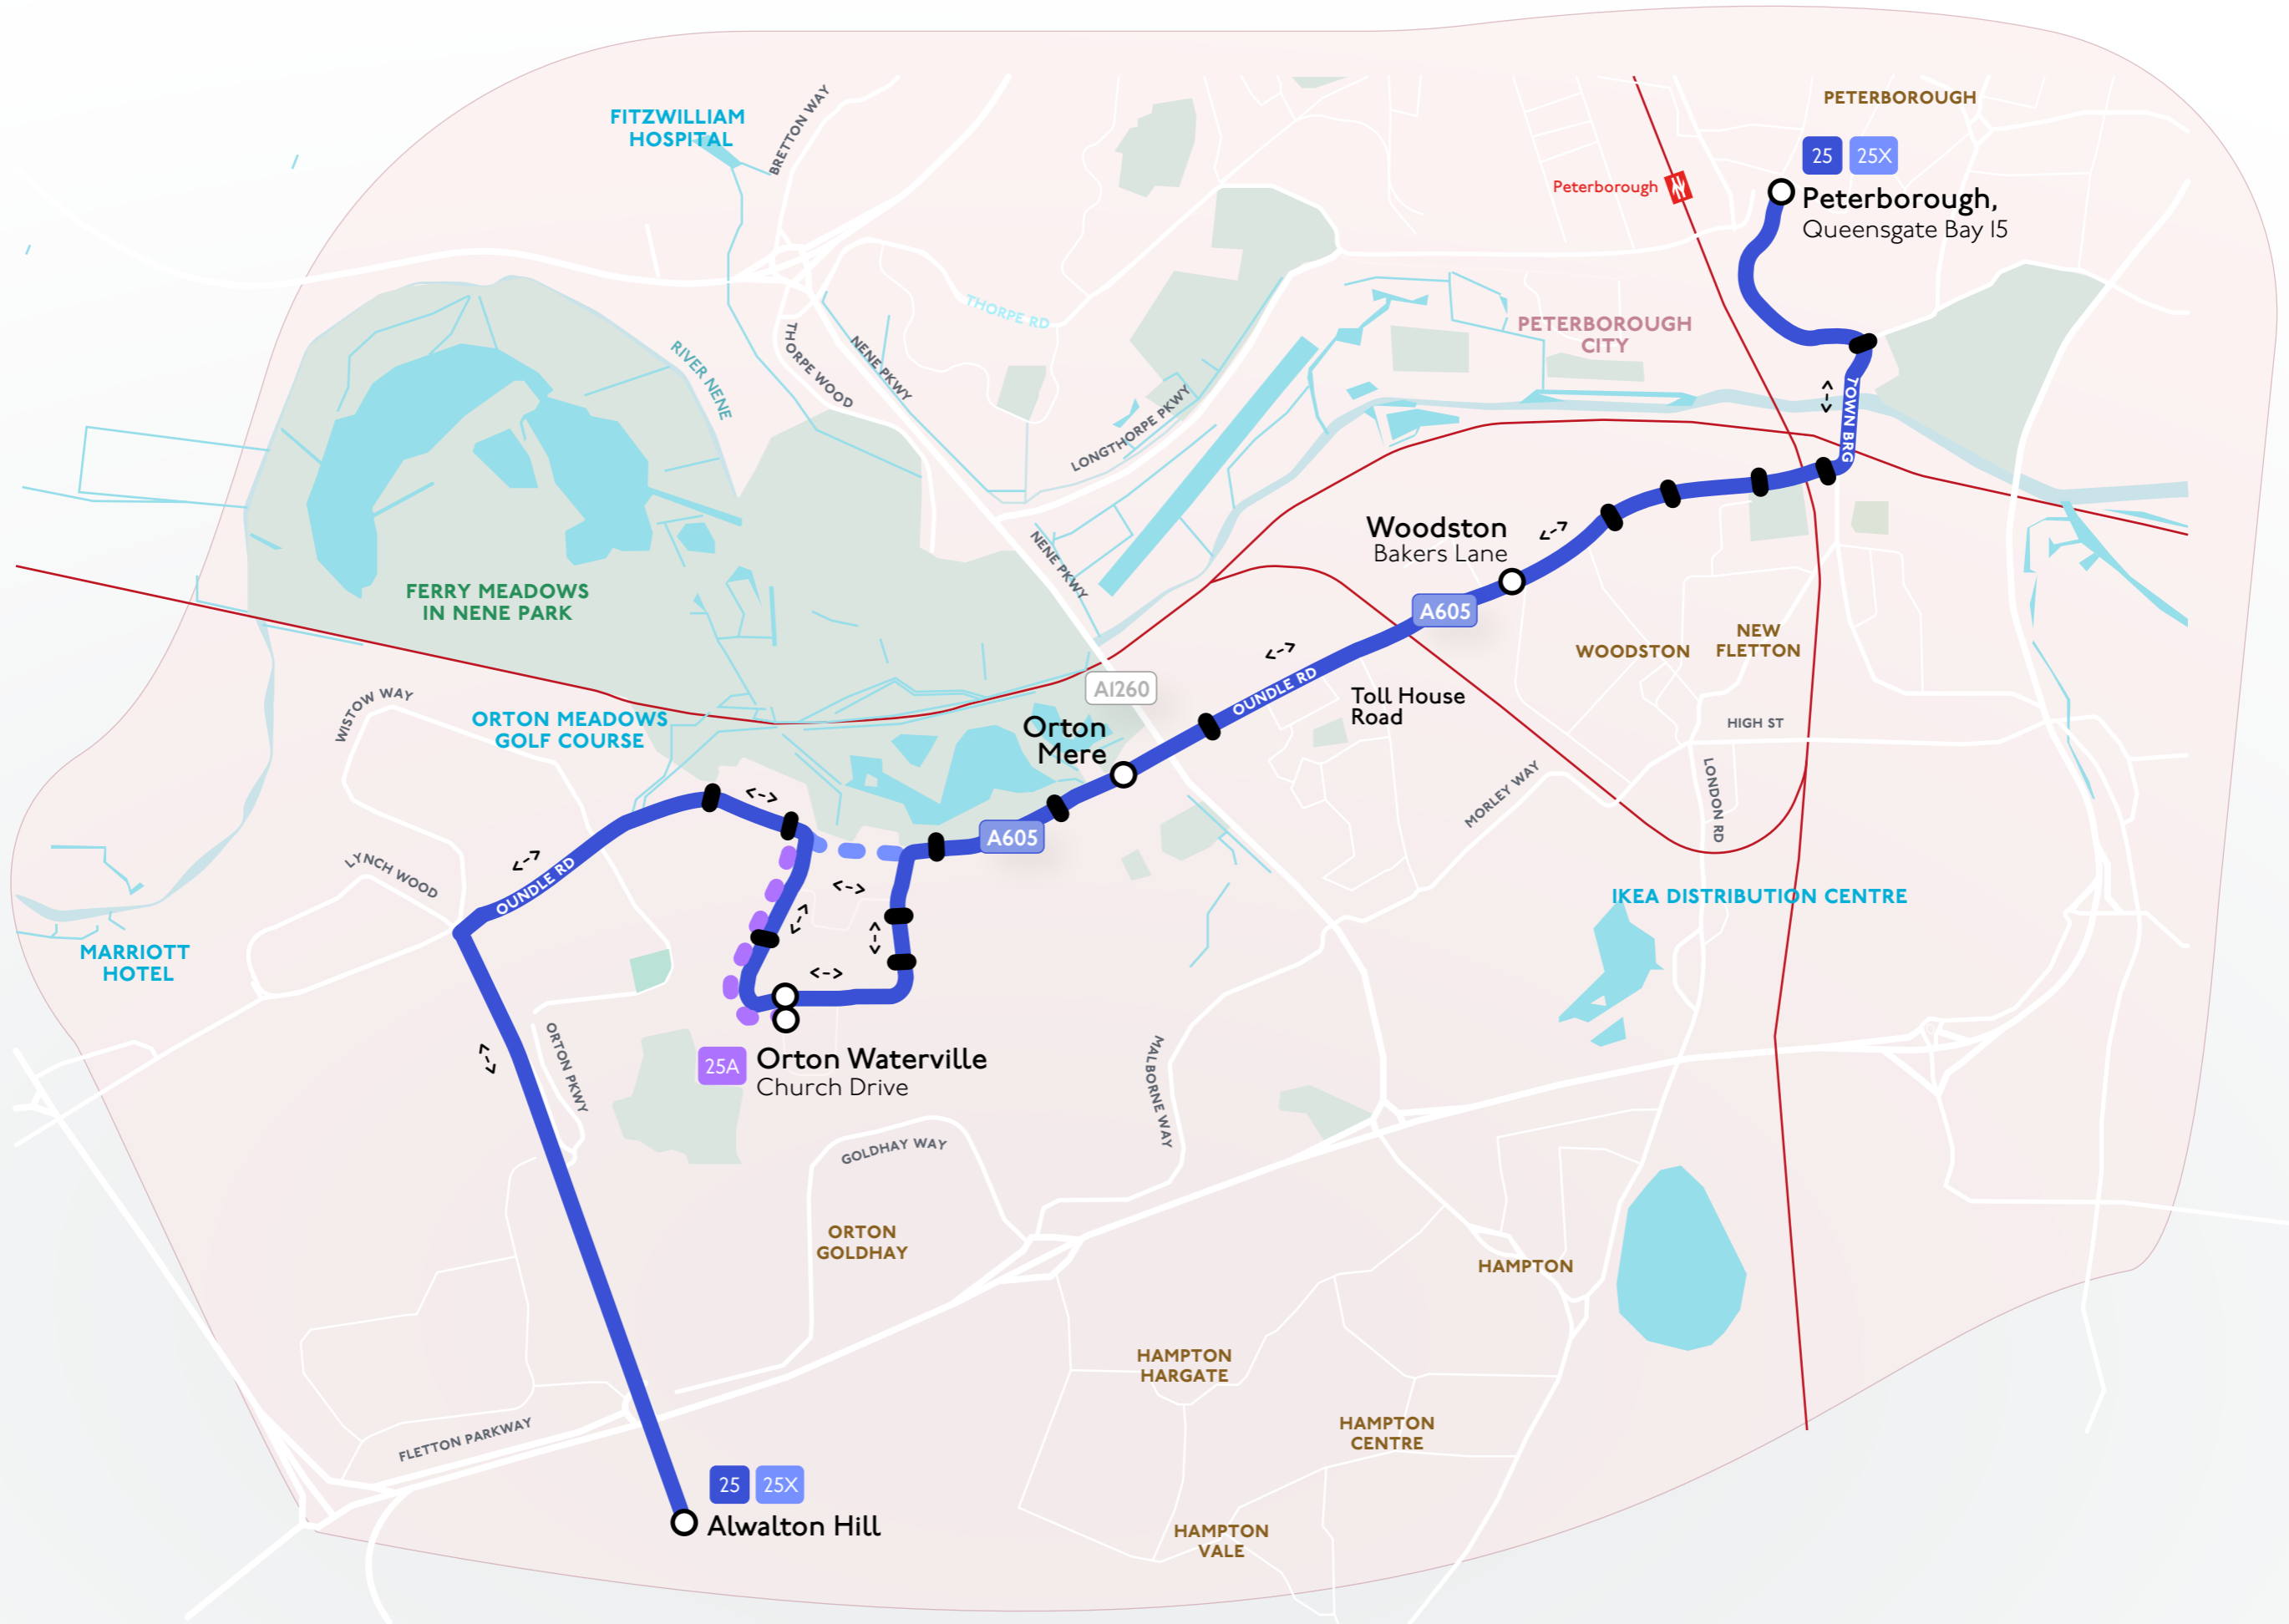

25 25A 25X ROUTE MAP

Valid from Tuesday 2nd January 2024

Fare Zones:

PETERBOROUGH CITY

- 25
- 25A
- 25X
- Timing Point Stop
- Intermediate Stop
- 25 Route Terminus
- National Rail Line / Station