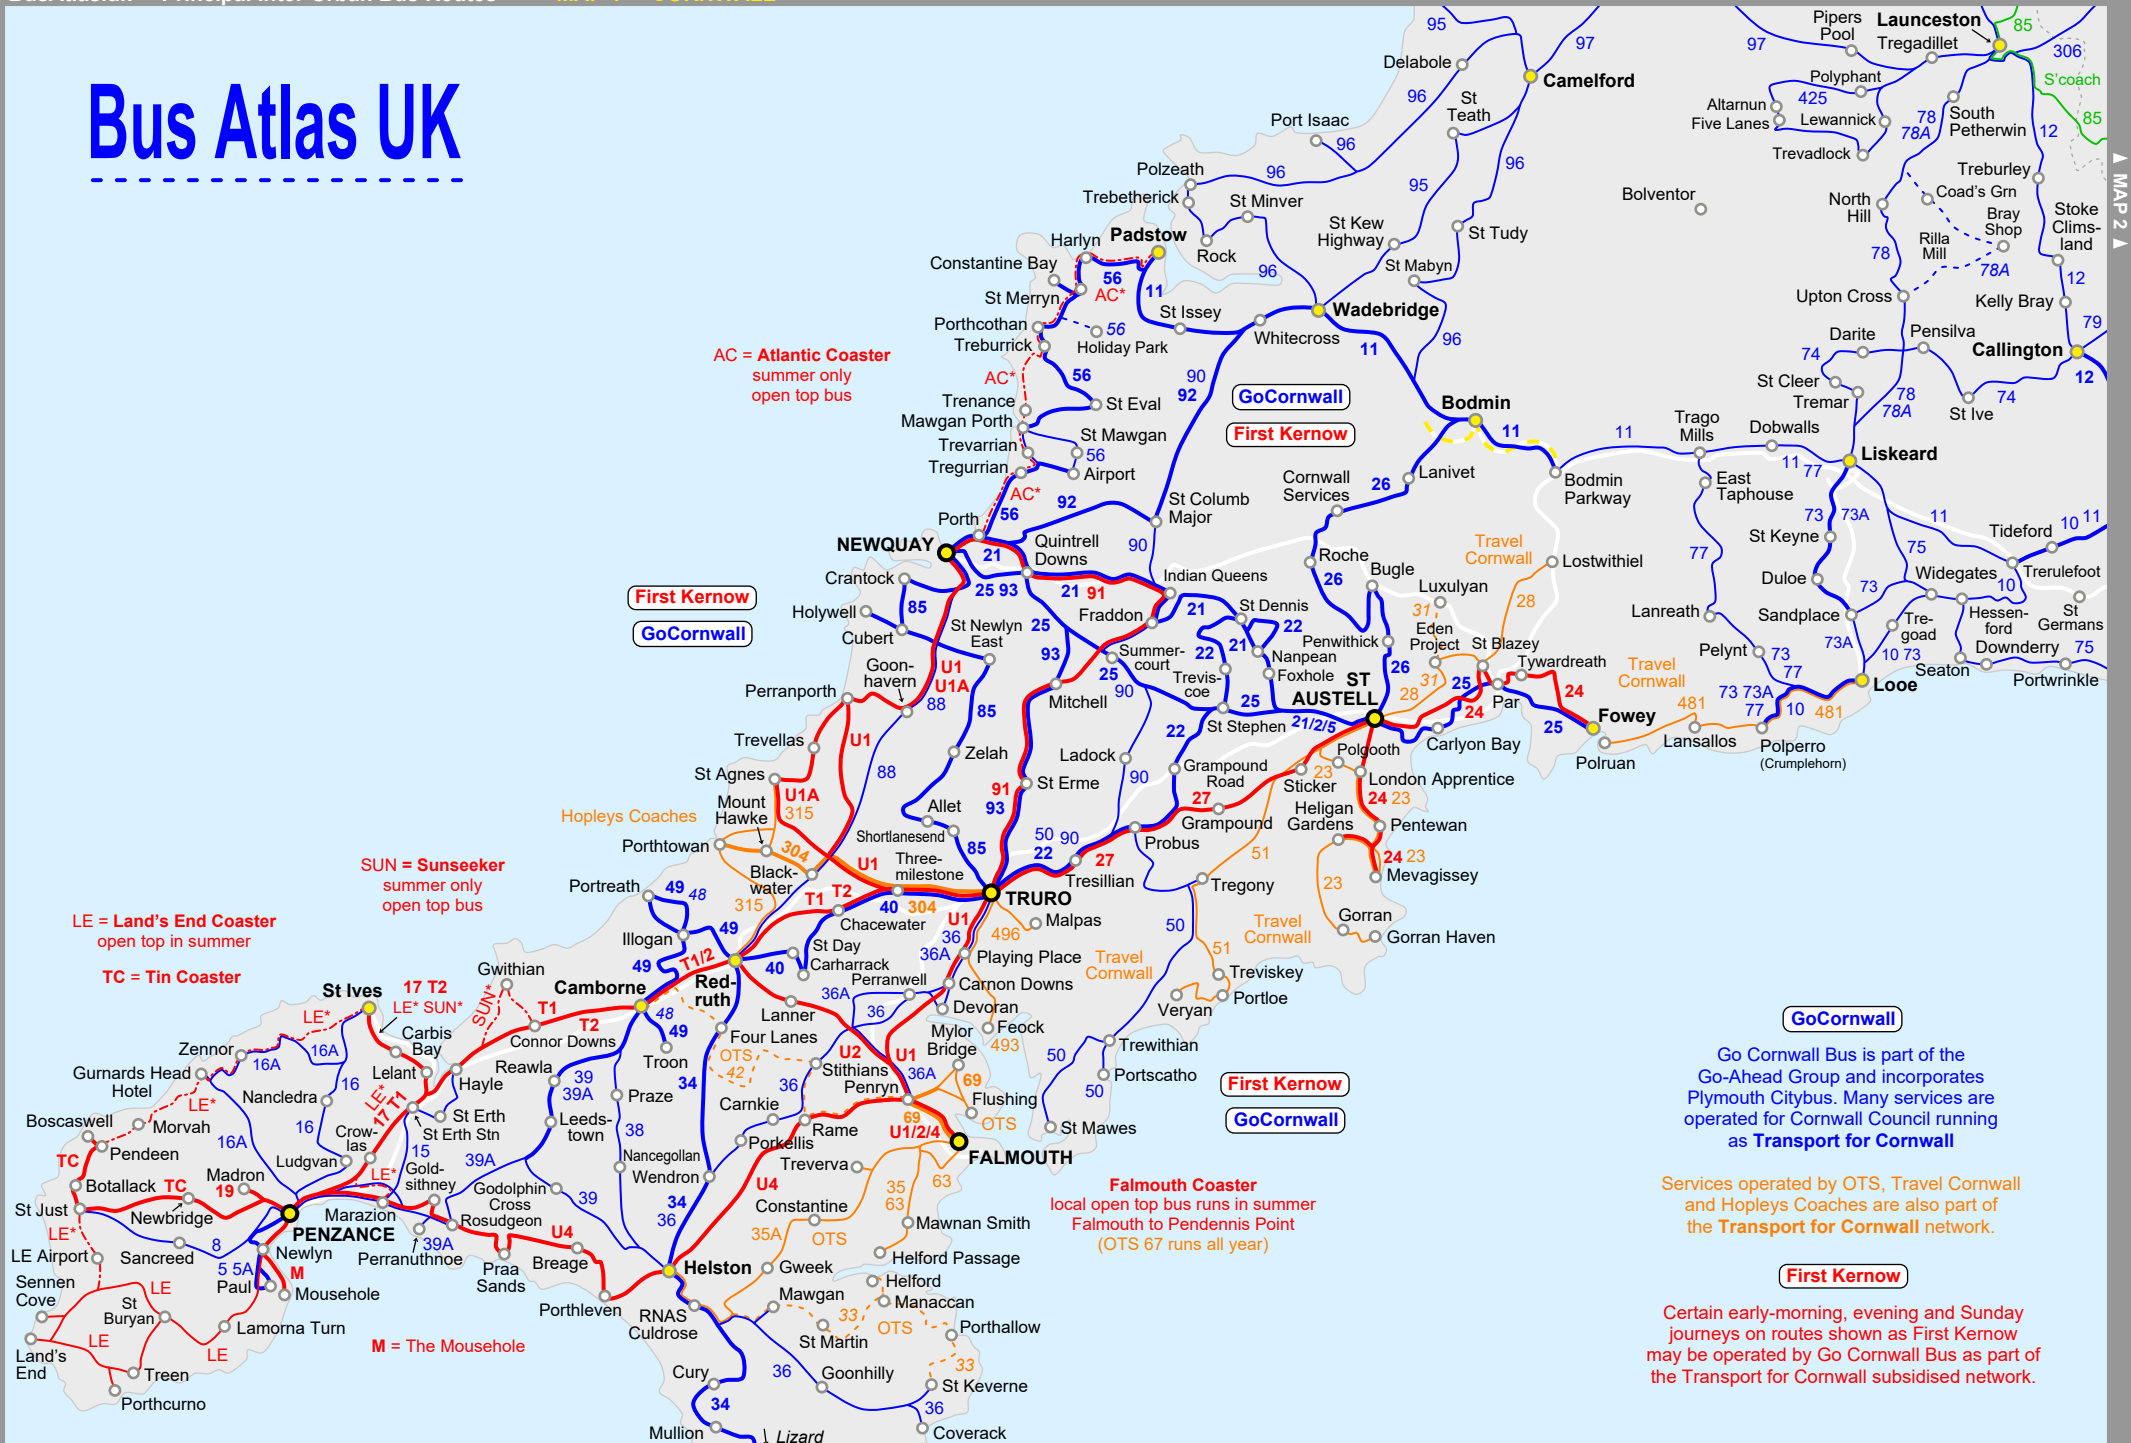

Bus Atlas UK

Go Cornwall Bus is part of the Go-Ahead Group and incorporates Plymouth Citybus. Many services are operated for Cornwall Council running as **Transport for Cornwall**

Services operated by OTS, Travel Cornwall and Hopleys Coaches are also part of the **Transport for Cornwall** network.

First Kernow

Certain early-morning, evening and Sunday journeys on routes shown as First Kernow may be operated by Go Cornwall Bus as part of the Transport for Cornwall subsidised network.