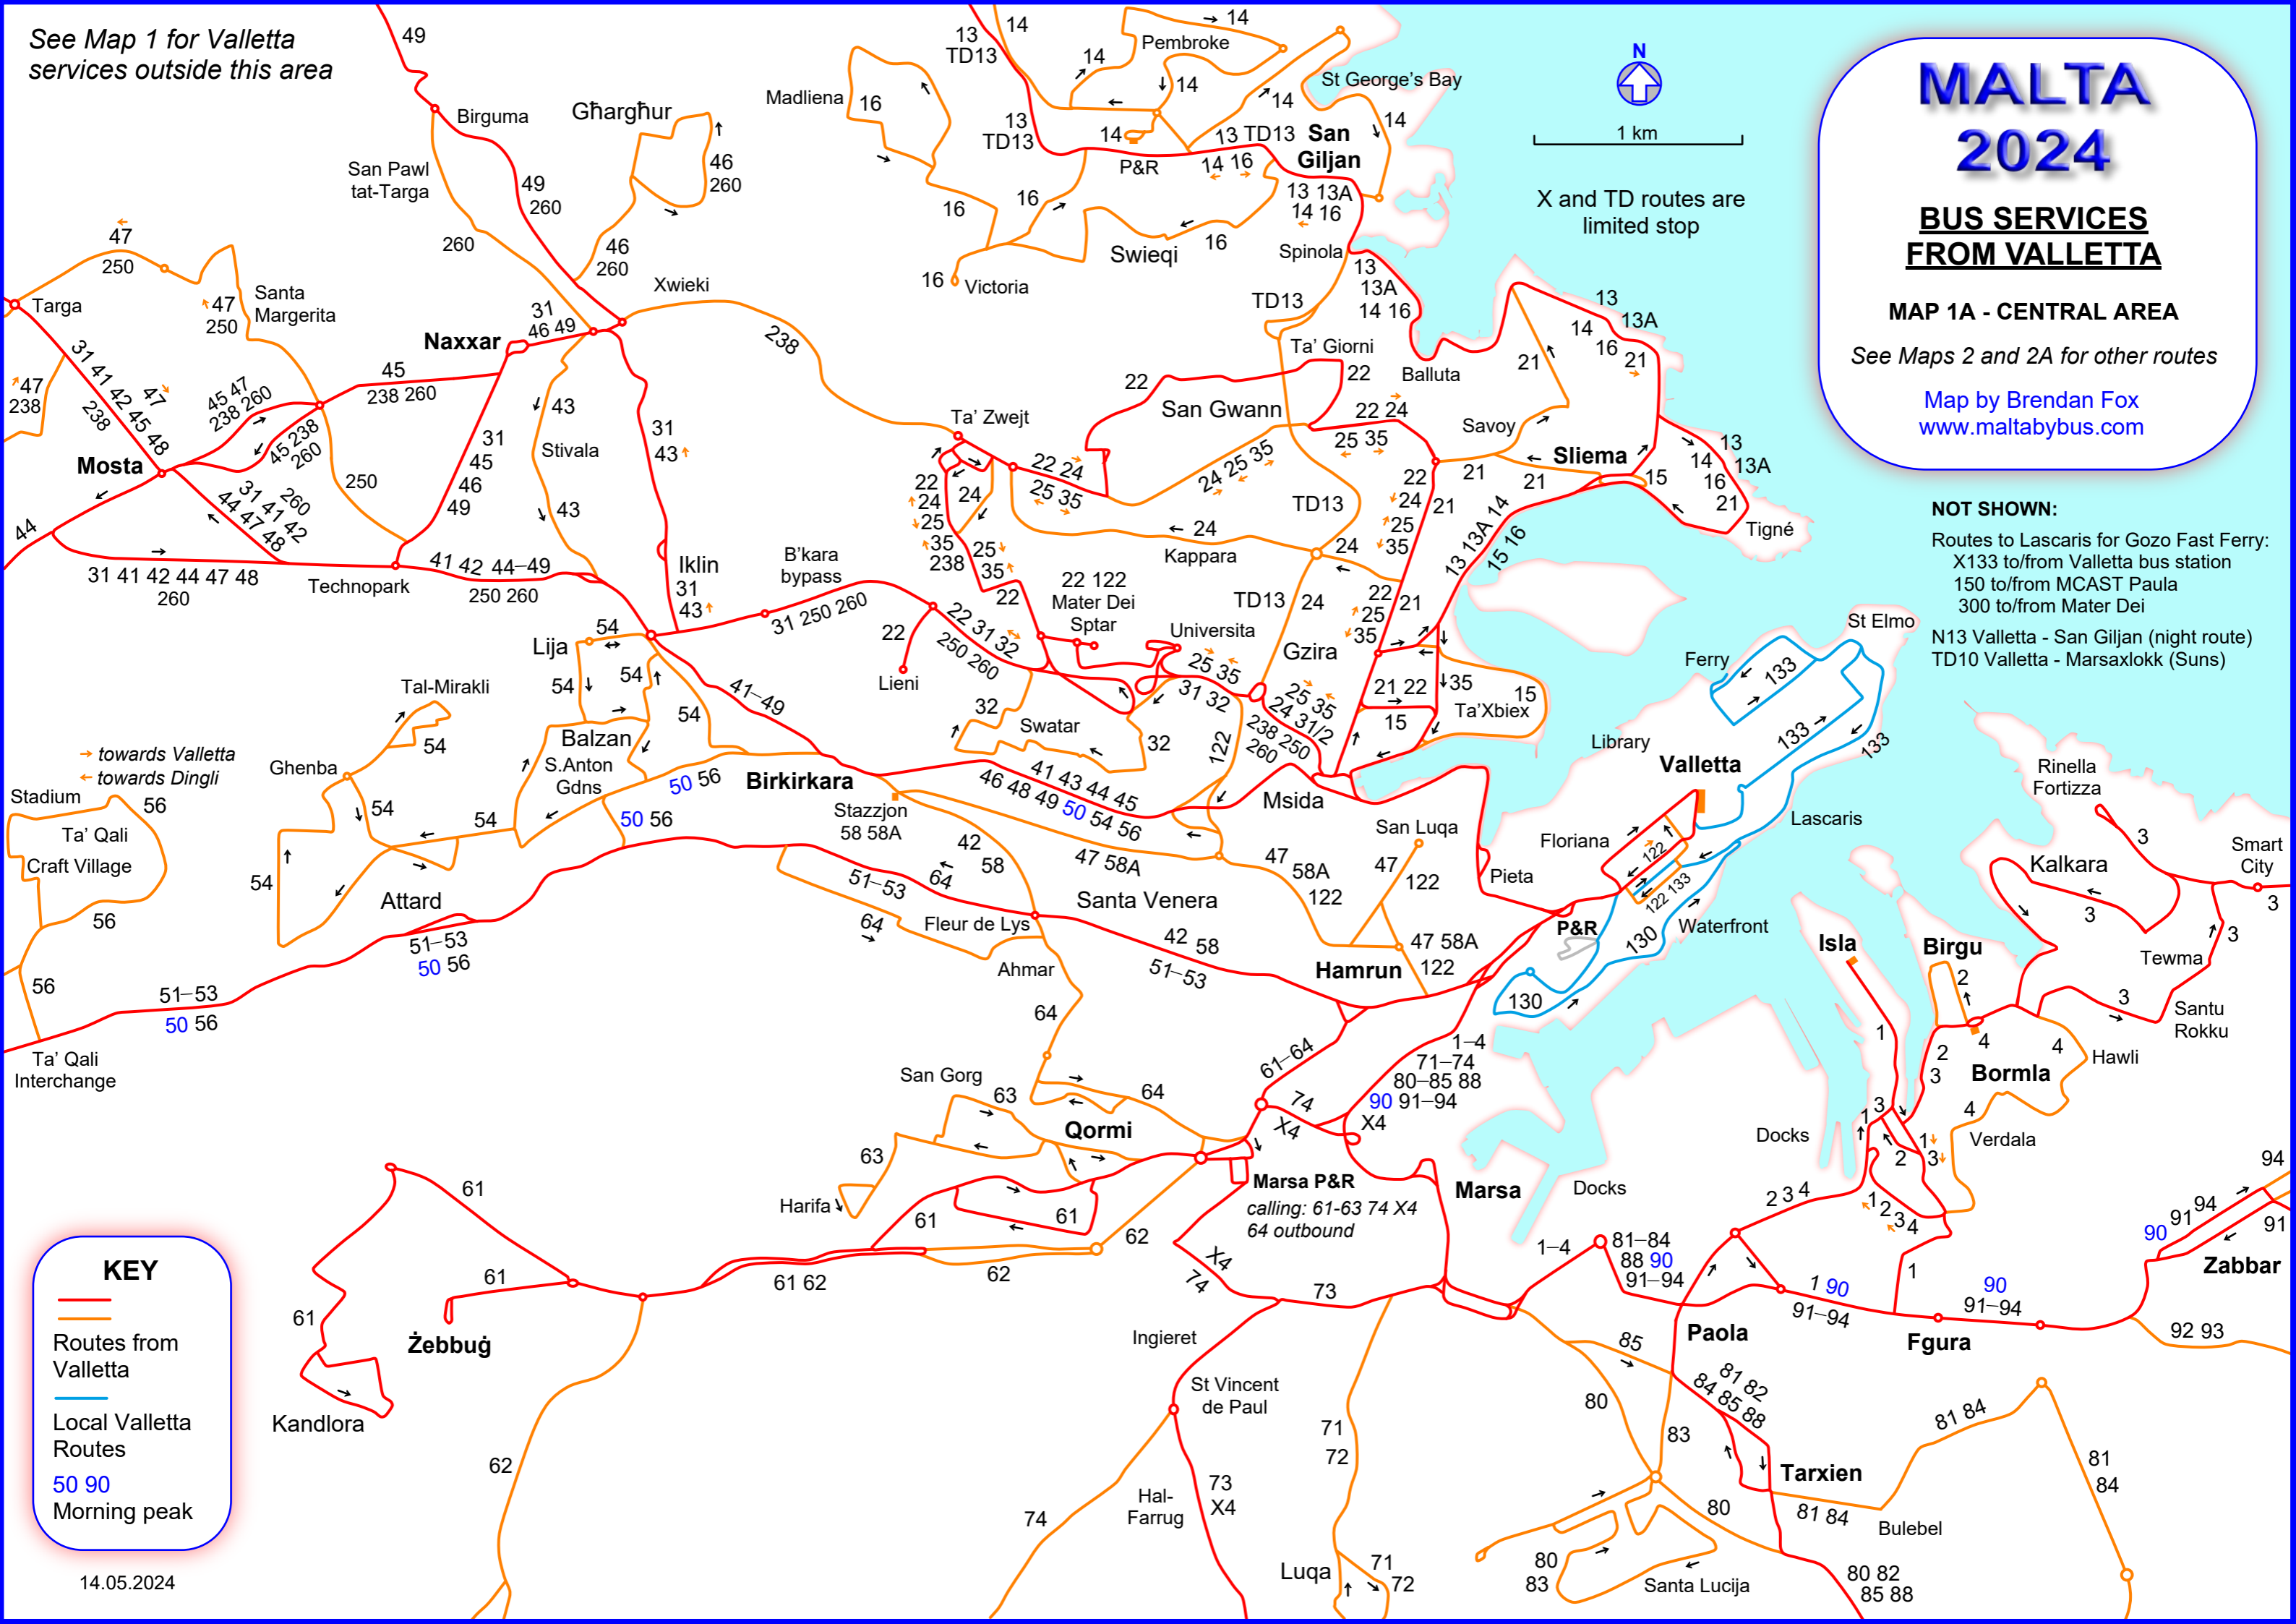

See Map 1 for Valletta services outside this area

### MAP 1A - CENTRAL AREA

See Maps 2 and 2A for other routes

Map by Brendan Fox  
[www.maltabybus.com](http://www.maltabybus.com)

X and TD routes are limited stop

#### NOT SHOWN:

- Routes to Lascaris for Gozo Fast Ferry:
  - X133 to/from Valletta bus station
  - 150 to/from MCAST Paula
  - 300 to/from Mater Dei
- N13 Valletta - San Giljan (night route)
- TD10 Valletta - Marsaxlokk (Suns)

**KEY**

- Red line: Routes from Valletta
- Orange line: Local Valletta Routes
- Blue line: Morning peak (50, 90)