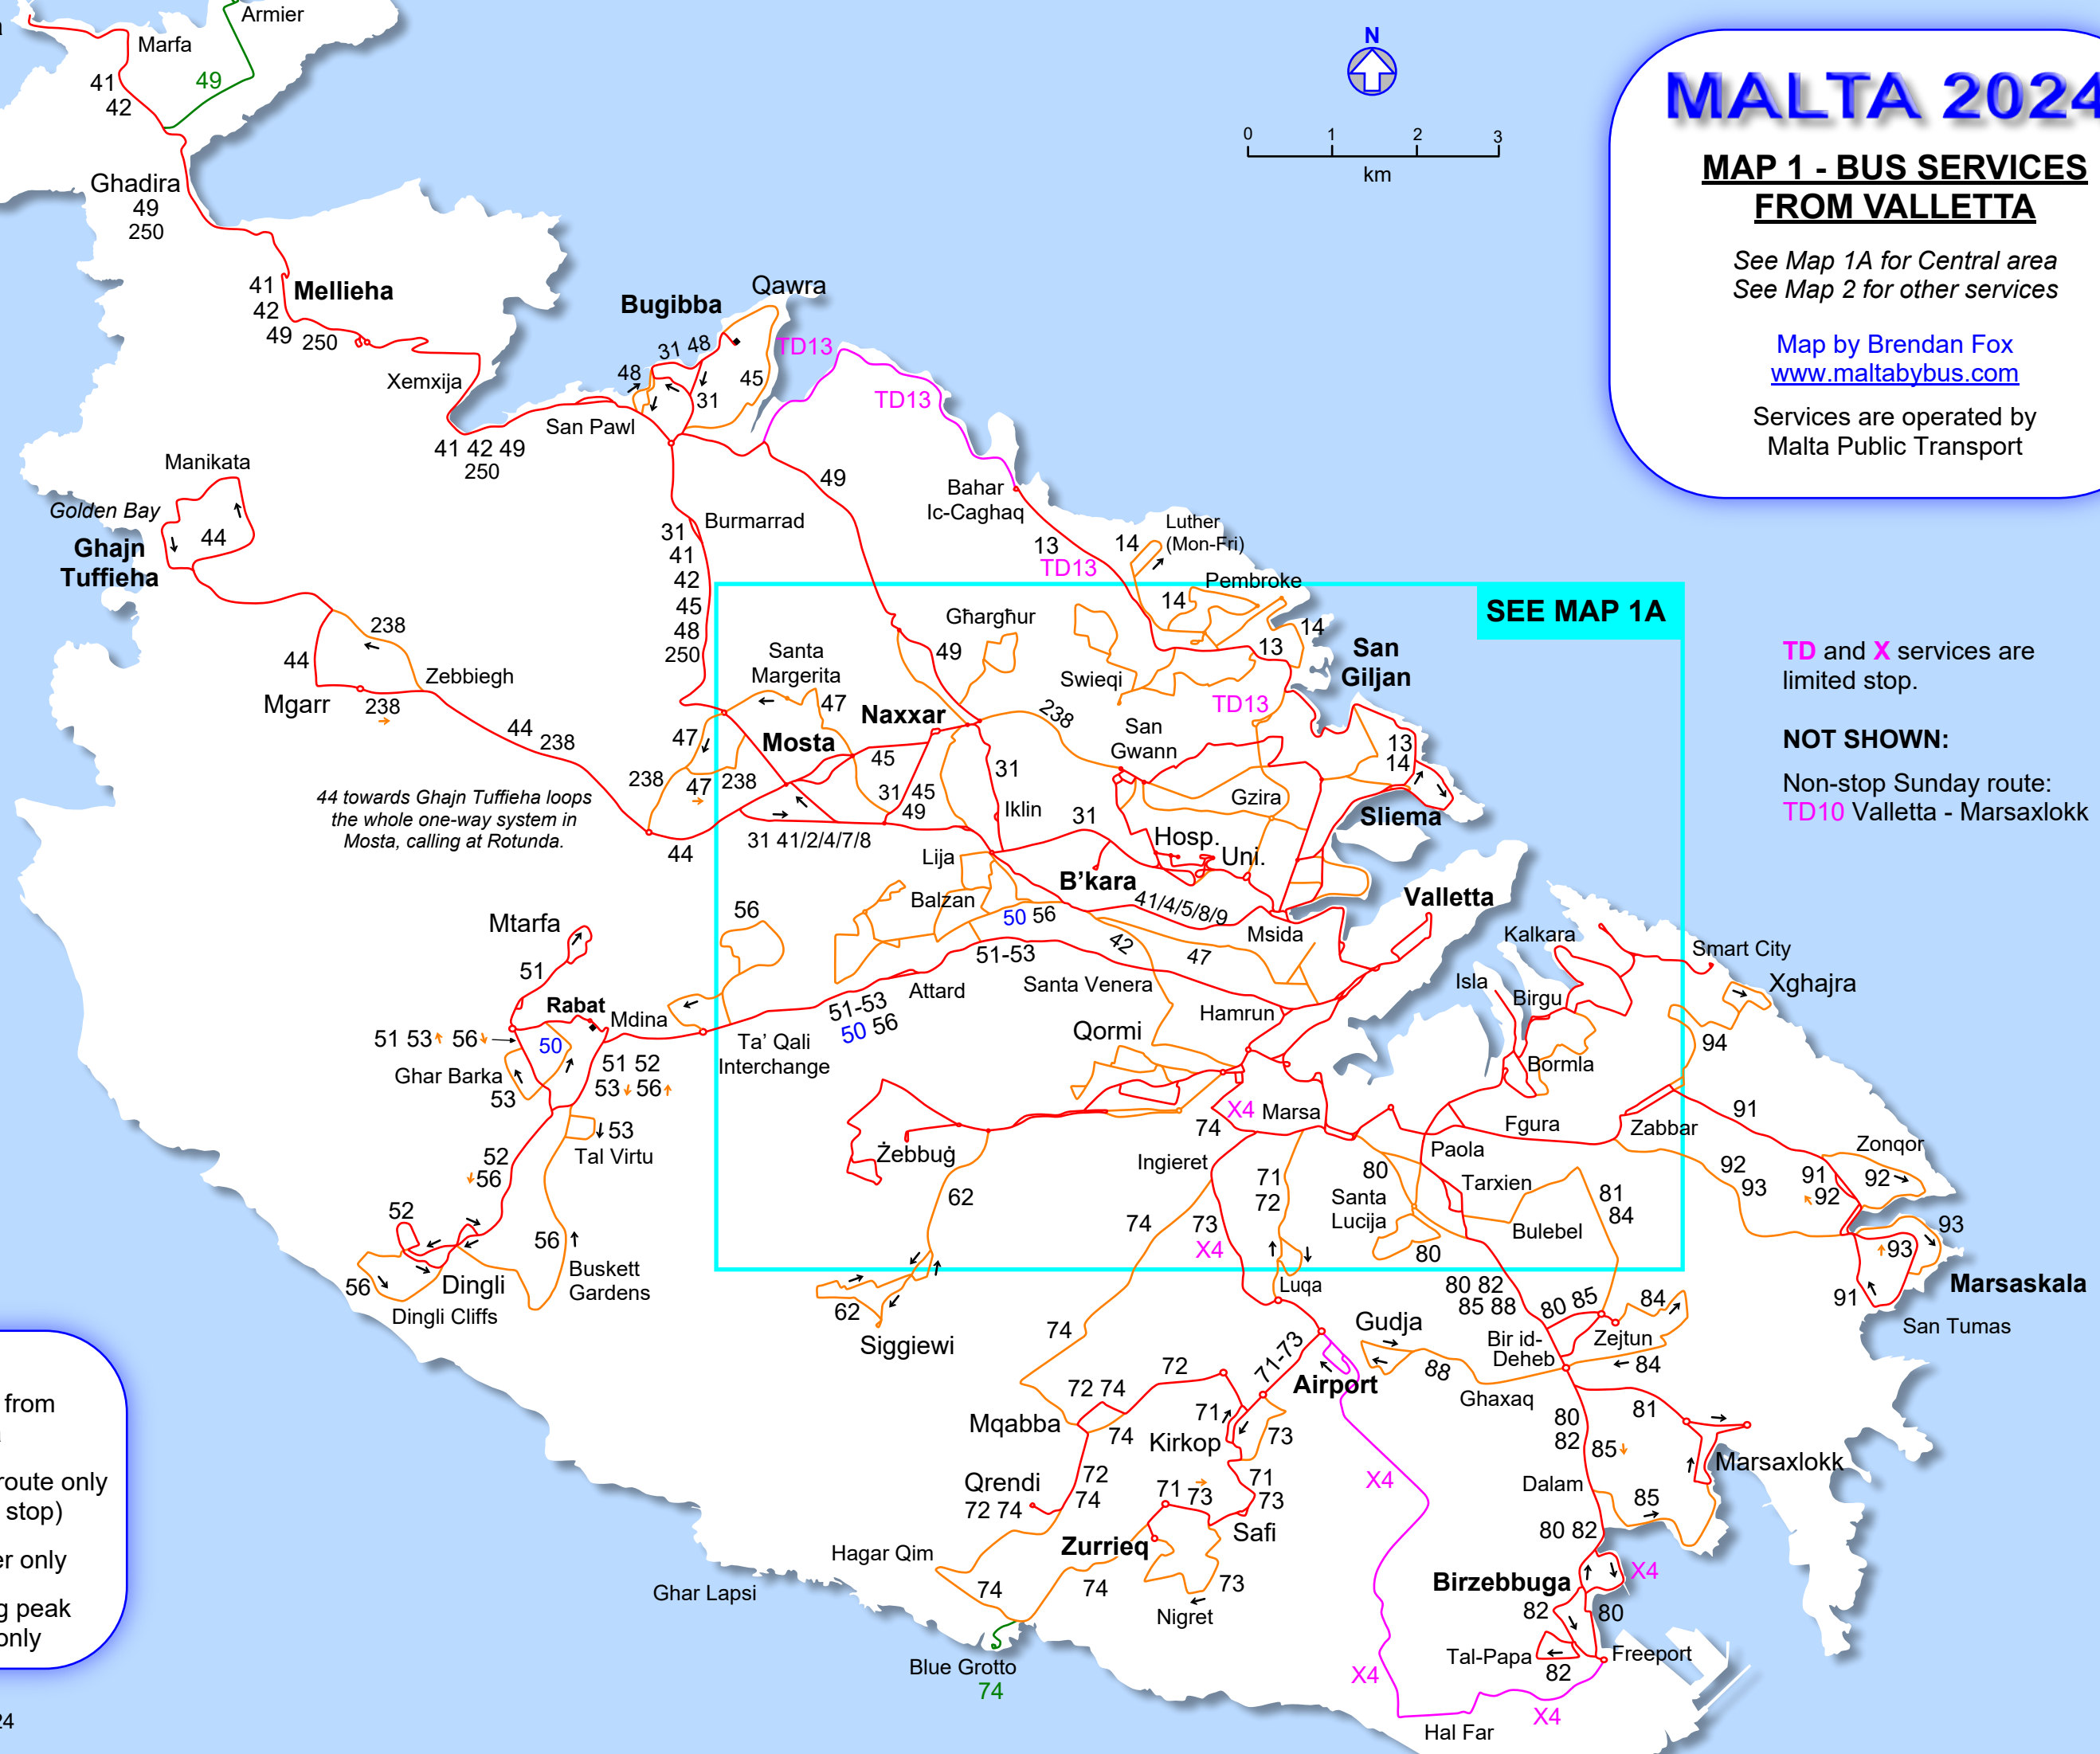

Cirkewwa Marfa Armier

## MAP 1 - BUS SERVICES FROM VALLETTA

See Map 1A for Central area  
See Map 2 for other services

Map by Brendan Fox  
[www.maltabybus.com](http://www.maltabybus.com)

Services are operated by  
Malta Public Transport

SEE MAP 1A

TD and X services are limited stop.

NOT SHOWN:  
Non-stop Sunday route:  
TD10 Valletta - Marsaxlokk

44 towards Ghajn Tuffieha loops the whole one-way system in Mosta, calling at Rotunda.

**KEY**

- Routes from Valletta
- Routes from Valletta
- X / TD route only (limited stop)
- Summer only
- Morning peak period only