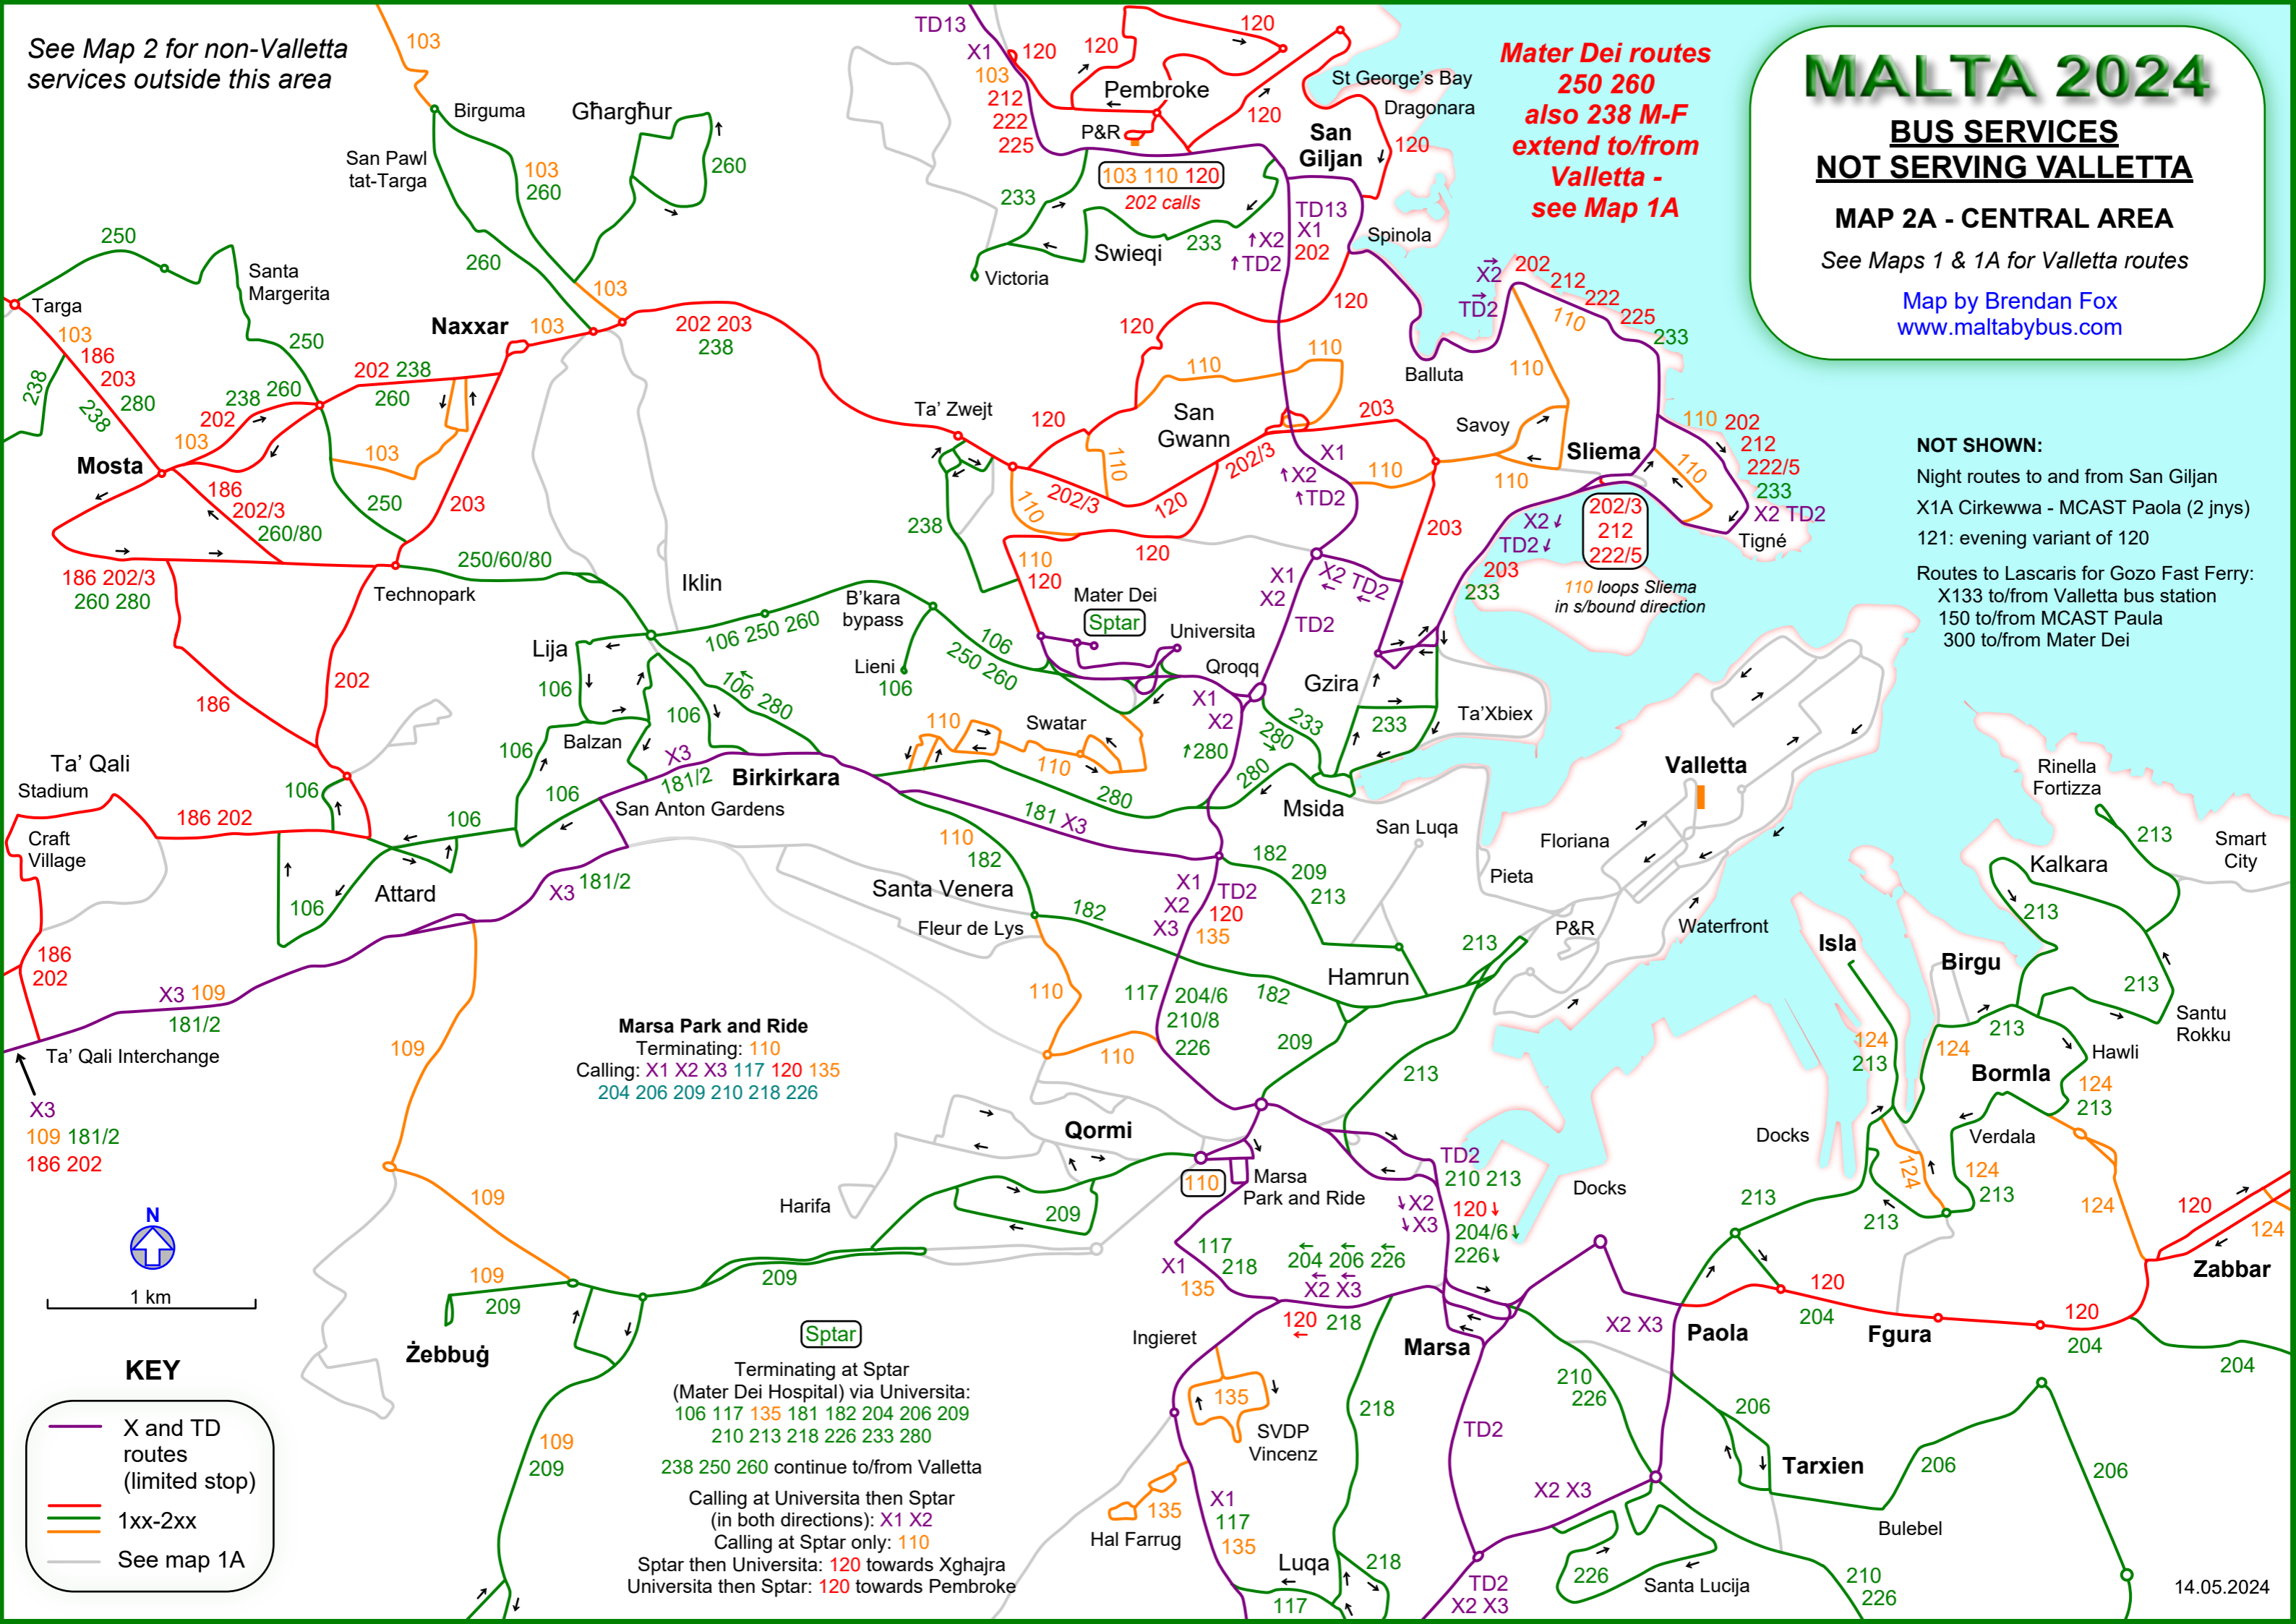

See Map 2 for non-Valletta services outside this area

MALTA 2024

BUS SERVICES NOT SERVING VALLETTA

MAP 2A - CENTRAL AREA

See Maps 1 & 1A for Valletta routes

Map by Brendan Fox
www.maltabybus.com

Mater Dei routes
250 260
also 238 M-F
extend to/from
Valletta -
see Map 1A

NOT SHOWN:

Night routes to and from San Giljan
X1A Cirkewwa - MCAST Paola (2 jnys)
121: evening variant of 120

Routes to Lascaris for Gozo Fast Ferry:
X133 to/from Valletta bus station
150 to/from MCAST Paula
300 to/from Mater Dei

KEY

- X and TD routes (limited stop)
- 1xx-2xx
- See map 1A

Marsa Park and Ride
Terminating: 110
Calling: X1 X2 X3 117 120 135
204 206 209 210 218 226

Sptar
Terminating at Sptar (Mater Dei Hospital) via Universita:
106 117 135 181 182 204 206 209
210 213 218 226 233 280
238 250 260 continue to/from Valletta
Calling at Universita then Sptar (in both directions): X1 X2
Calling at Sptar only: 110
Sptar then Universita: 120 towards Xghajra
Universita then Sptar: 120 towards Pembroke