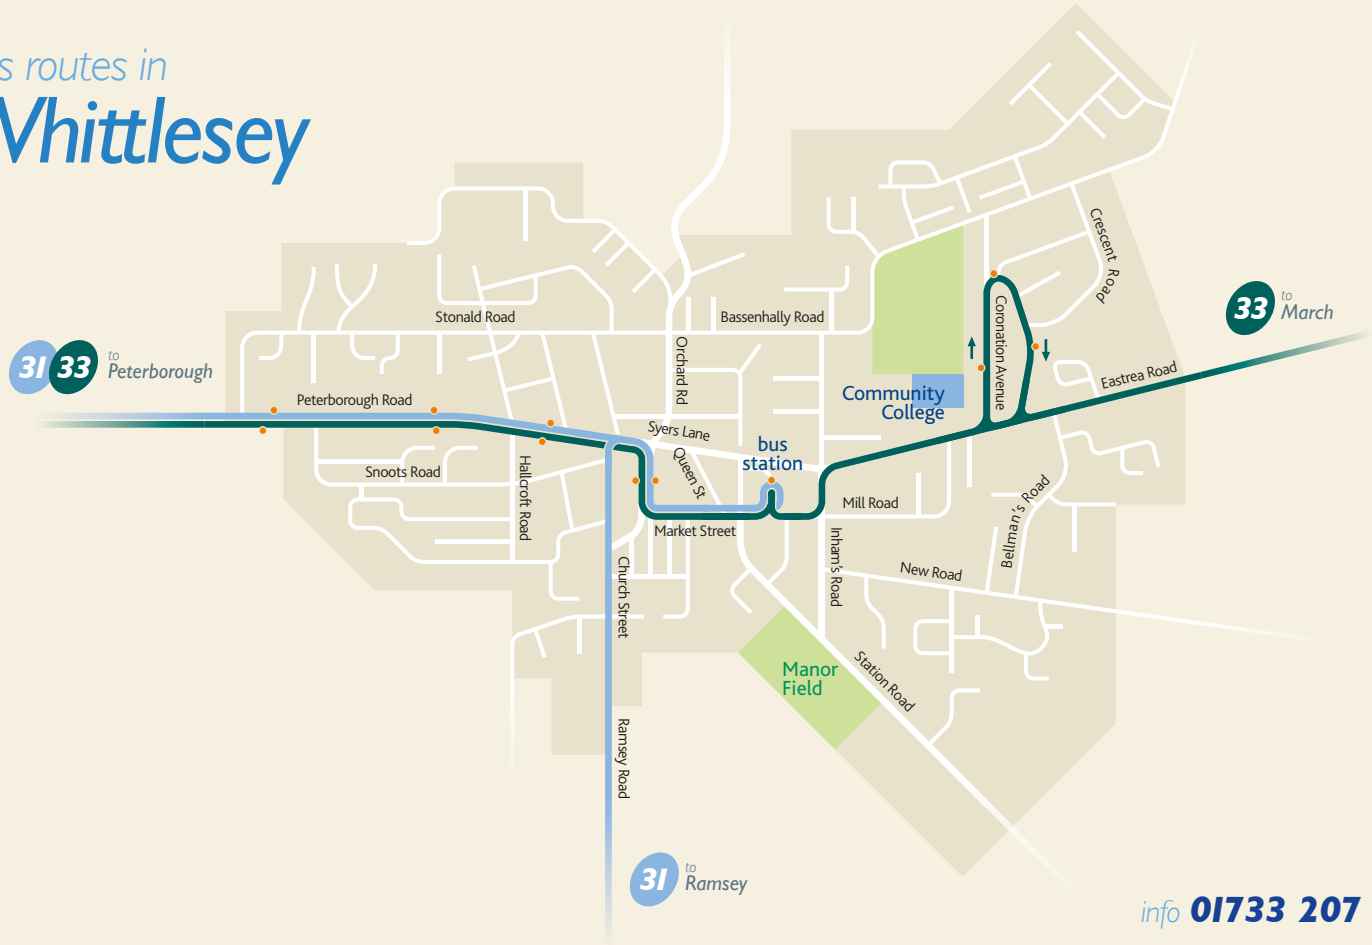

bus routes in
Whittlesey

info **01733 207 860**

www.stagecoachbus.com

peterborough.enquiries@stagecoachbus.com