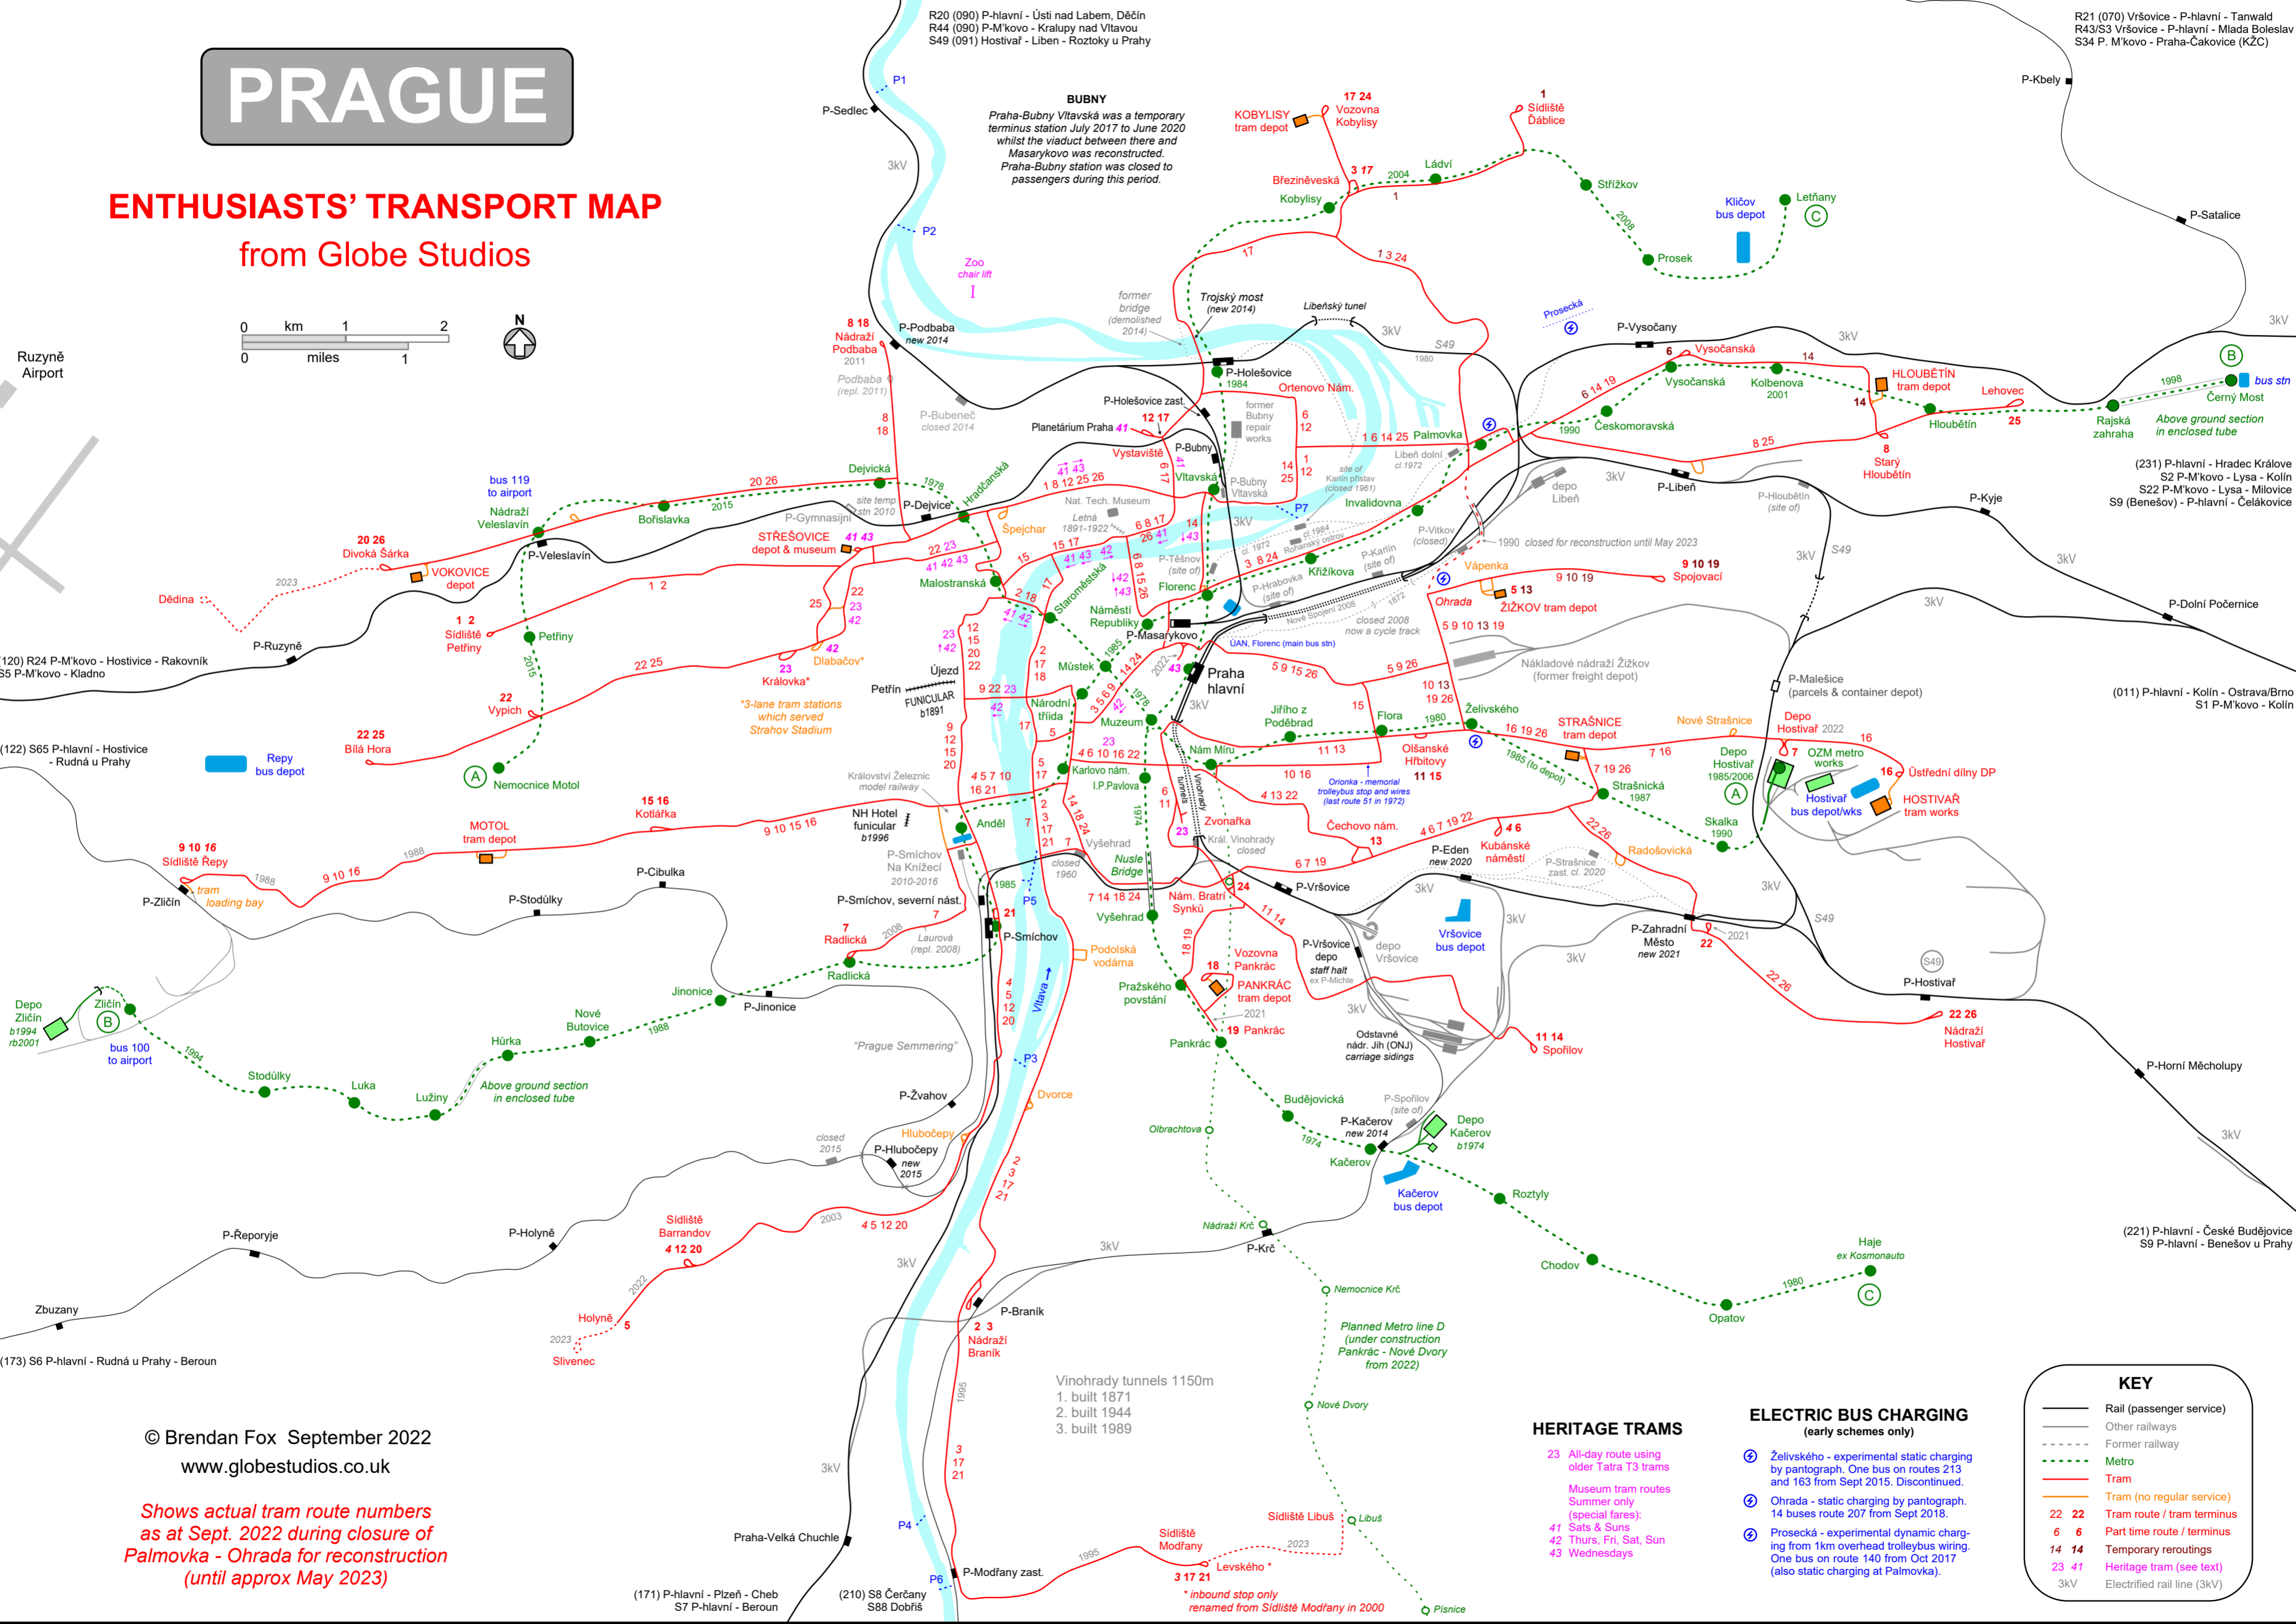

PRAGUE

ENTHUSIASTS' TRANSPORT MAP from Globe Studios

R20 (090) P-hlavní - Ústí nad Labem, Děčín
R44 (090) P-M'kovo - Kralupy nad Vltavou
S49 (091) Hostivař - Liben - Roztoky u Prahy

R21 (070) Vršovice - P-hlavní - Tanvald
R43/S3 Vršovice - P-hlavní - Mlada Boleslav
S34 P. M'kovo - Praha-Čakovice (KŽC)

BUBNY
Praha-Bubny Vltavská was a temporary terminus station July 2017 to June 2020 whilst the viaduct between there and Masarykovo was reconstructed. Praha-Bubny station was closed to passengers during this period.

Vinohrady tunnels 1150m
1. built 1871
2. built 1944
3. built 1989

HERITAGE TRAMS

- 23 All-day route using older Tatra T3 trams
- Museum tram routes Summer only (special fares):
 - 41 Sats & Suns
 - 42 Thurs, Fri, Sat, Sun
 - 43 Wednesdays

(122) S65 P-hlavní - Hostivice - Rudná u Prahy

(173) S6 P-hlavní - Rudná u Prahy - Beroun

(171) P-hlavní - Plzeň - Cheb
S7 P-hlavní - Beroun

(210) S8 Čerčany
S88 Dobříš

(011) P-hlavní - Kolín - Ostrava/Brno
S1 P-M'kovo - Kolín